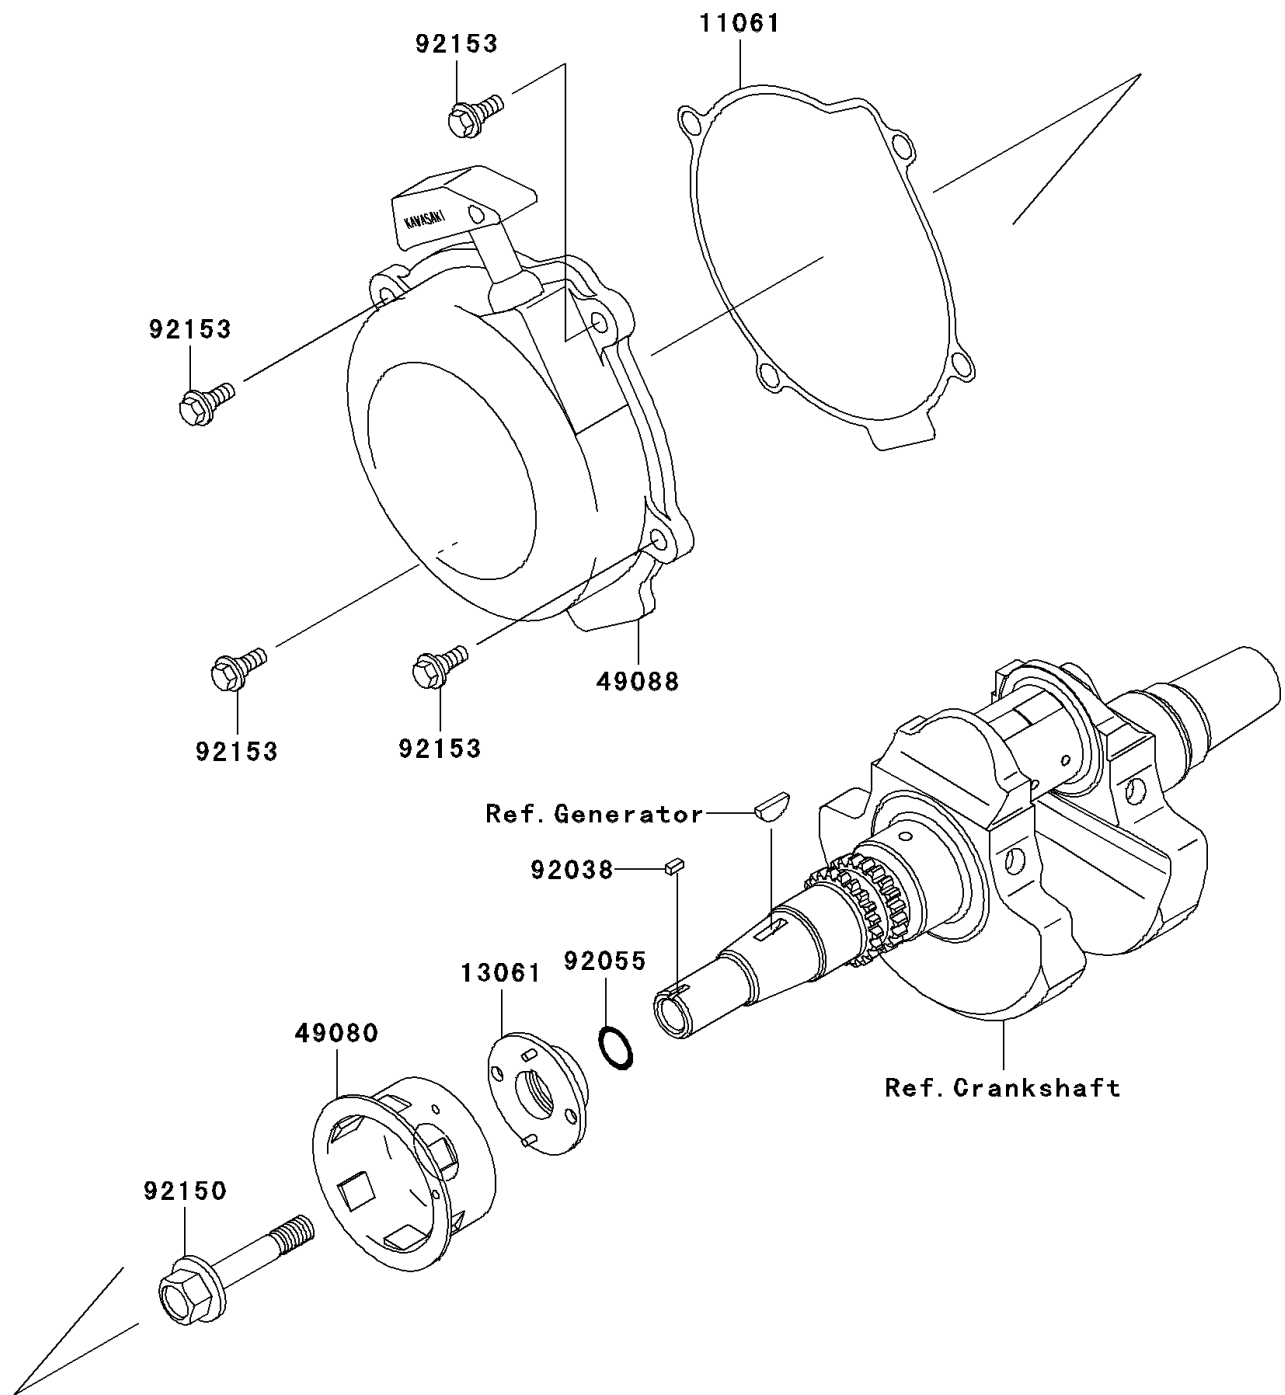

2006 Brute Force® 650 4x4 Realtree Hardwoods Green® HD™ PARTS DIAGRAM

Recoil Starter(-VF650AE640351)

E3040

2006 Brute Force® 650 4x4 Realtree Hardwoods Green® HD™ PARTS LIST

Recoil Starter(-VF650AE640351)

ITEM NAME	PART NUMBER	QUANTITY
GASKET (Ref # 11061)	11061-1153	1
BOSS (Ref # 13061)	13061-1873	1
PULLEY-STARTING (Ref # 49080)	49080-1061	1
STARTER-RECOIL (Ref # 49088)	49088-1058	1
KEY,SUNK (Ref # 92038)	92038-1051	1
RING-O,19.8X2.2 (Ref # 92055)	92055-1215	1
BOLT,12X65 (Ref # 92150)	92150-1987	1
BOLT,FLANGED,6X16 (Ref # 92153)	92153-7007	1