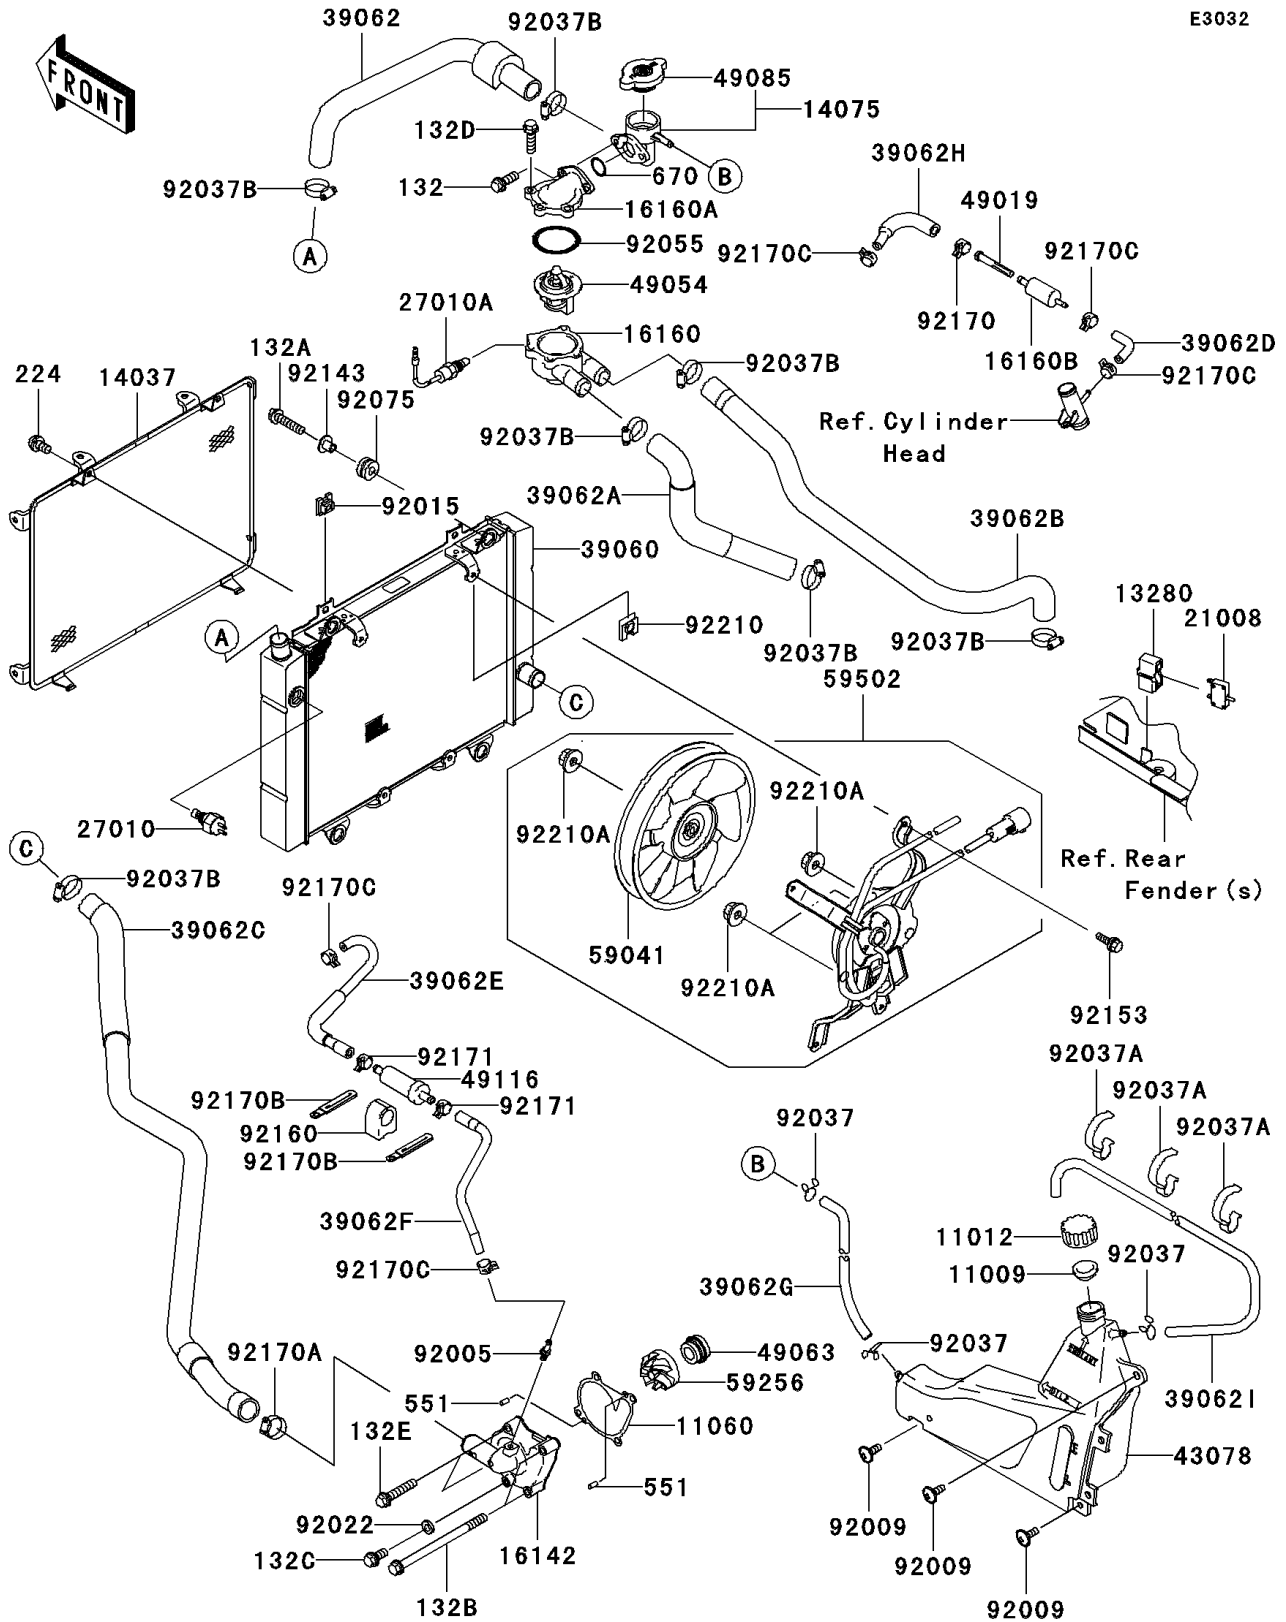

2006 Brute Force® 650 4x4 Realtree Hardwoods Green® HD™ PARTS DIAGRAM

Radiator

E3032

2006 Brute Force® 650 4x4 Realtree Hardwoods Green® HD™ PARTS LIST

Radiator

ITEM NAME	PART NUMBER	QUANTITY
GASKET,RESERVOIR TANK CAP (Ref # 11009)	11009-1145	1
CAP (Ref # 11012)	11012-1084	1
GASKET,WATER PUMP (Ref # 11060)	11060-1964	1
HOLDER,BREAKER (Ref # 13280)	13280-0082	1
SCREEN,RADIATOR (Ref # 14037)	14037-1283	1
CAP-ASSY,RADIATOR (Ref # 14075)	14075-1085	1
COVER-PUMP,WATER (Ref # 16142)	16142-0002	1
BODY,THERMOSTAT,LWR (Ref # 16160)	16160-1112	1
BODY,THERMOSTAT,UPP (Ref # 16160A)	16160-1113	1
BODY (Ref # 16160B)	16160-1359	1
BREAKER,FAN MOTOR (Ref # 21008)	21008-0001	1
SWITCH,FAN (Ref # 27010)	27010-1202	1
SWITCH,SENSOR WATER (Ref # 27010A)	27010-1346	1
RADIATOR (Ref # 39060)	39060-0011	1
HOSE-COOLING,THERMO-RADIATOR (Ref # 39062)	39062-0081	1
HOSE-COOLING,HEAD,FR-THERMO (Ref # 39062A)	39062-0181	1
HOSE-COOLING,HEAD,RR-THERMO (Ref # 39062B)	39062-0182	1
HOSE-COOLING,RADIATOR-PUMP (Ref # 39062C)	39062-0183	1
HOSE-COOLING,HEAD-FILTER (Ref # 39062D)	39062-1816	1
HOSE-COOLING,CARB-VALVE (Ref # 39062E)	39062-1817	1
HOSE-COOLING,VALVE-WATER PUMP (Ref # 39062F)	39062-1818	1
HOSE-COOLING,THERMO-RESERV (Ref # 39062G)	39062-1823	1
HOSE-COOLING,FILTER-CARB (Ref # 39062H)	39062-1858	1
HOSE-COOLING,5.5X10.5X1030 (Ref # 39062I)	39062-1872	1
RESERVOIR (Ref # 43078)	43078-1171	1
FILTER-WATER (Ref # 49019)	49019-1068	1
THERMOSTAT (Ref # 49054)	49054-1055	1
SEAL-MECHANICAL,WATER (Ref # 49063)	49063-1055	1
CAP-ASSY-PRESSURE (Ref # 49085)	49085-1066	1