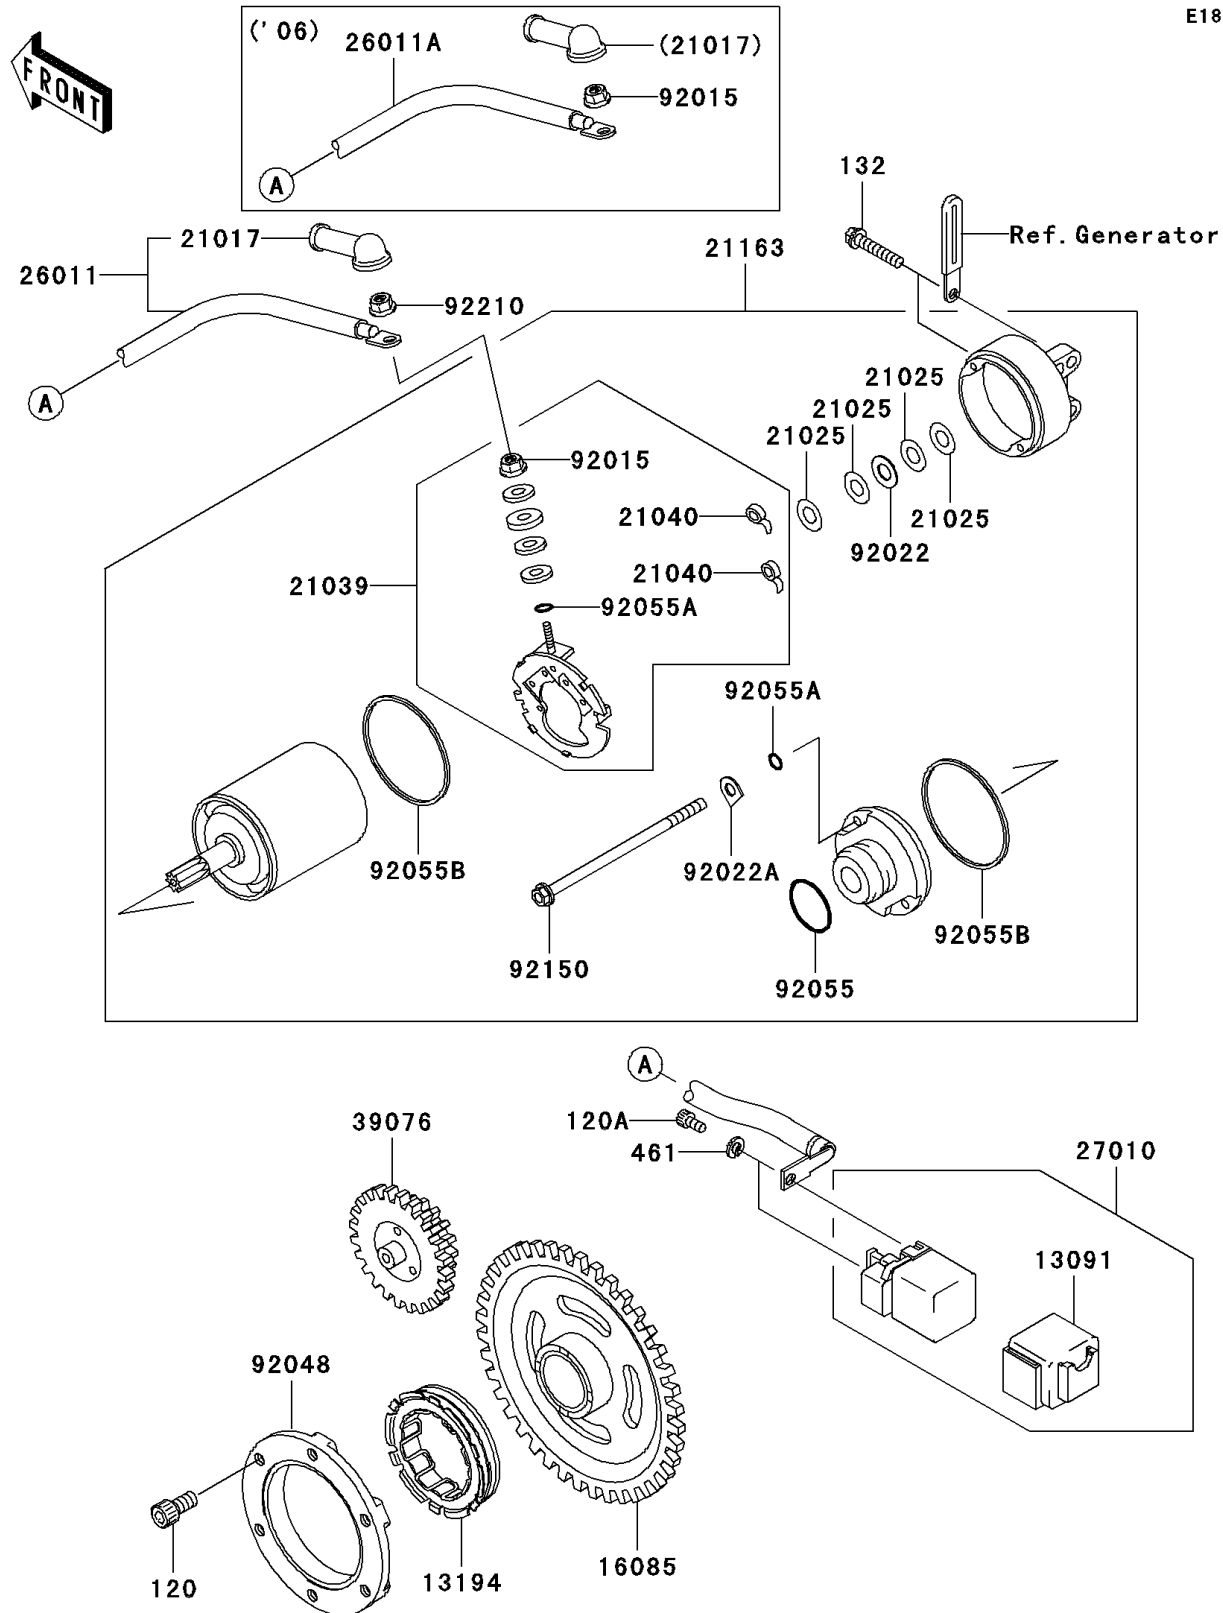

2006 Brute Force® 650 4x4 Realtree Hardwoods Green® HD™ PARTS DIAGRAM

Starter Motor(E6F/E7F/E8F)

E1840

2006 Brute Force® 650 4x4 Realtree Hardwoods Green® HD™ PARTS LIST

Starter Motor(E6F/E7F/E8F)

ITEM NAME	PART NUMBER	QUANTITY
BOLT-SOCKET,8X16 (Ref # 120)	120CA0816	1
BOLT-SOCKET,5X10 (Ref # 120A)	120CB0510	1
BOLT-FLANGED-SMALL,6X30 (Ref # 132)	132BD0630	1
WASHER-SPRING,5MM,BLACK (Ref # 461)	461DB0500	1
HOLDER (Ref # 13091)	13091-1992	1
CLUTCH-ONEWAY (Ref # 13194)	13194-1094	1
GEAR,STARTER (Ref # 16085)	16085-1238	1
GROMMET,STARTER TERMINAL (Ref # 21017)	21017-017	1
WASHER,9.1X18X0.2 (Ref # 21025)	21025-011	1
BRUSH,CARBON (Ref # 21039)	21039-1063	1
SPRING-BRUSH (Ref # 21040)	21040-1057	1
STARTER-ELECTRIC (Ref # 21163)	21163-1320	1
WIRE-LEAD (Ref # 26011A)	26011-1814	1
SWITCH,MAGNETIC (Ref # 27010)	27010-1376	1
LIMITER,STARTER (Ref # 39076)	39076-0005	1
NUT,STARTER MOTOR (Ref # 92015)	92015-1476	1
WASHER,9.1X18X0.8 (Ref # 92022)	92022-1132	1
WASHER,LOCK,T=2.0 (Ref # 92022A)	92022-1458	1
RACE,ONE WAY CLUTCH (Ref # 92048)	92048-0002	1
RING-O (Ref # 92055)	92055-1276	1
RING-O,4.5X2.0 (Ref # 92055A)	92055-1370	1
RING-O,STARTER MOTOR (Ref # 92055B)	92055-1381	1
BOLT (Ref # 92150)	92150-1243	1