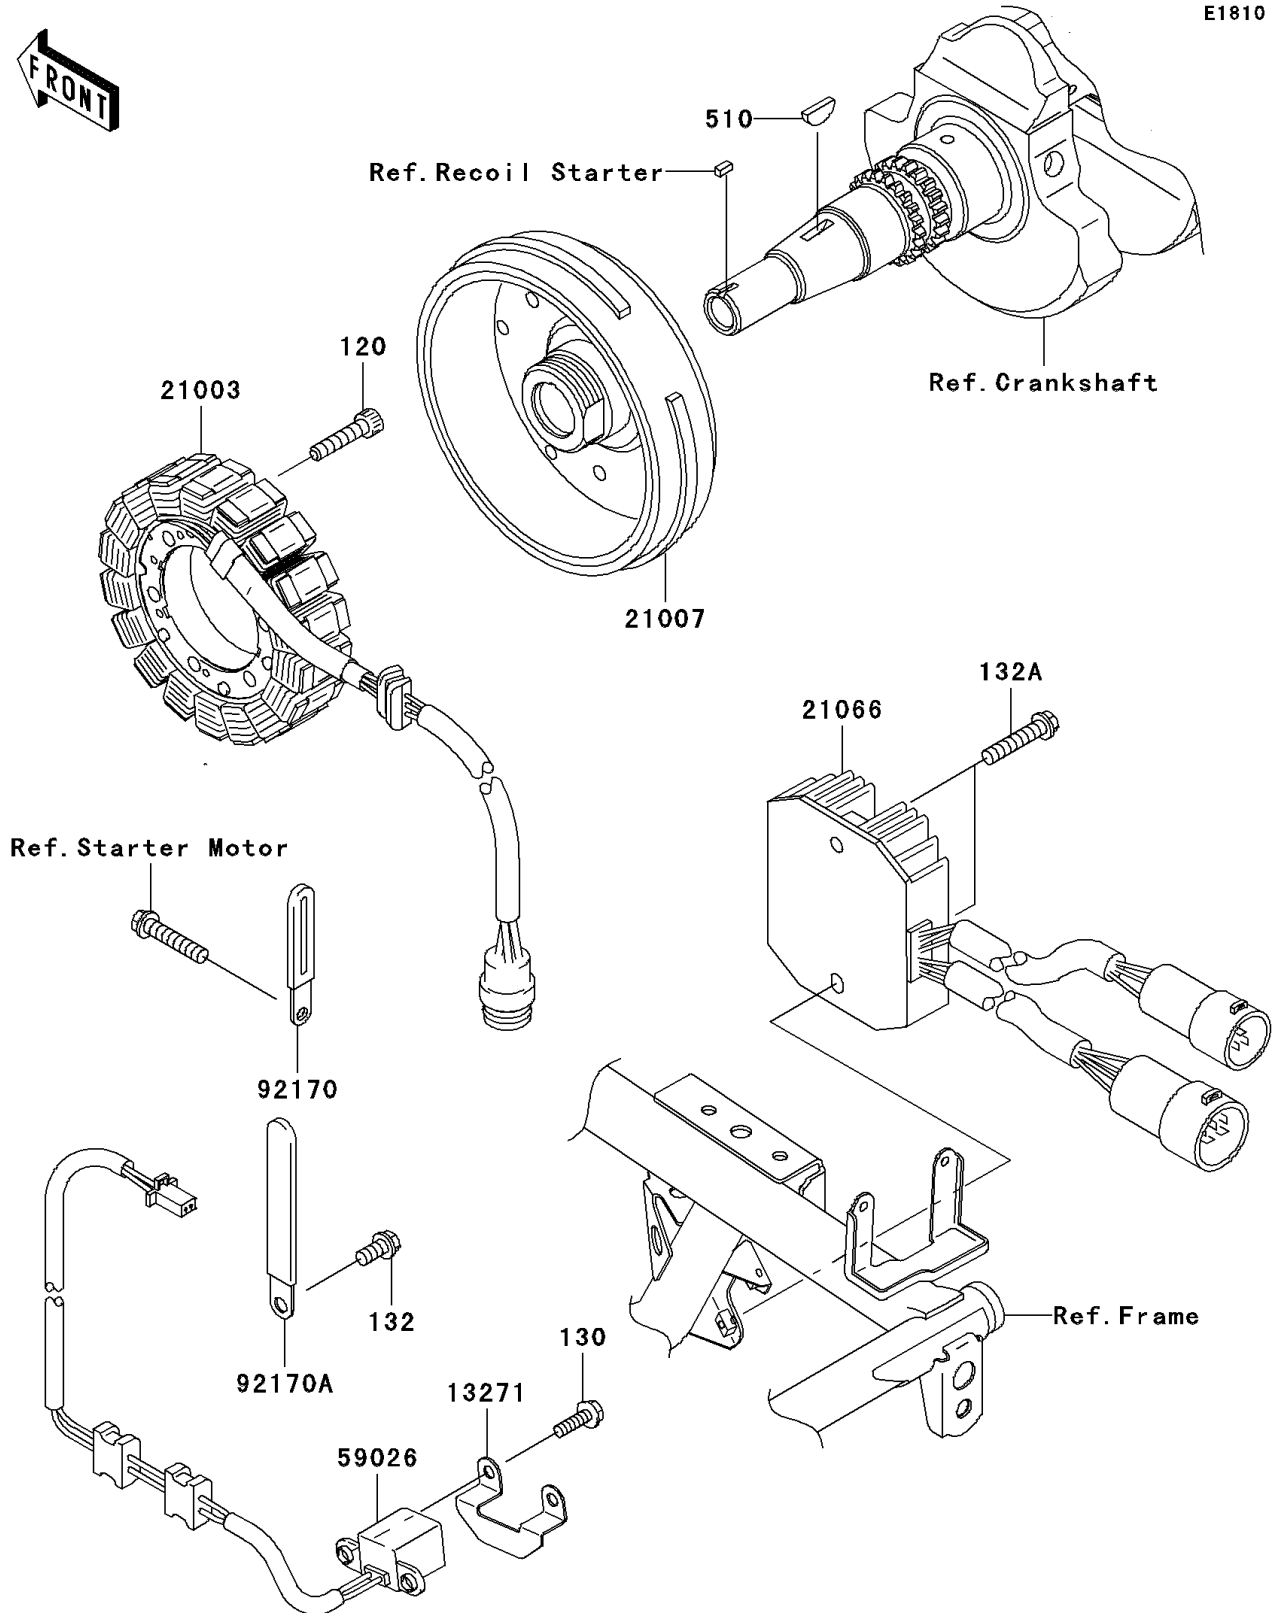

## 2006 Brute Force® 650 4x4 Realtree Hardwoods Green® HD™ PARTS DIAGRAM

Generator

E1810

## 2006 Brute Force® 650 4x4 Realtree Hardwoods Green® HD™ PARTS LIST

Generator

ITEM NAME	PART NUMBER	QUANTITY
BOLT-SOCKET,6X28 (Ref # 120)	120CA0628	1
BOLT-FLANGED,5X16 (Ref # 130)	130BA0516	1
BOLT-FLANGED-SMALL,6X12 (Ref # 132)	132BD0612	1
BOLT-FLANGED-SMALL,6X30 (Ref # 132A)	132BD0630	1
KEY-WOODRUFF (Ref # 510)	510A4200	1
PLATE (Ref # 13271)	13271-1369	1
STATOR (Ref # 21003)	21003-1359	1
ROTOR (Ref # 21007)	21007-1367	1
REGULATOR-VOLTAGE (Ref # 21066)	21066-1112	1
COIL-PULSING (Ref # 59026)	59026-1159	1
CLAMP (Ref # 92170)	92170-1514	1
CLAMP (Ref # 92170A)	92170-1925	1