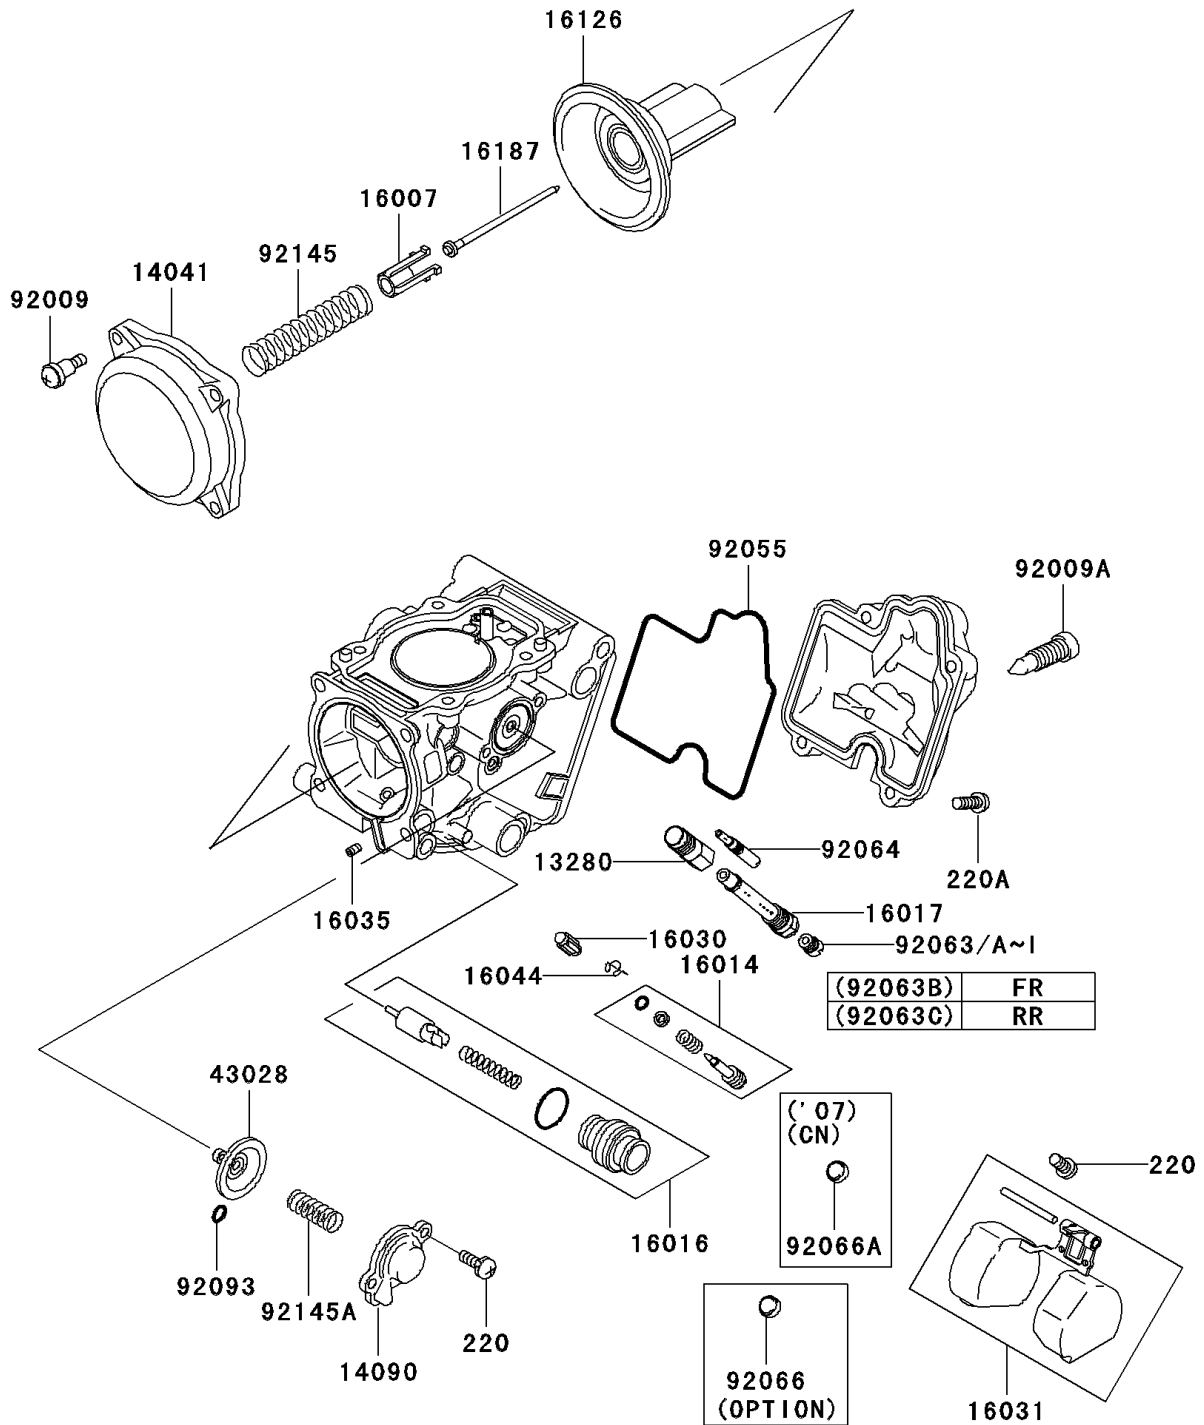

2006 Brute Force® 650 4x4 Realtree Hardwoods Green® HD™ PARTS DIAGRAM

Carburetor Parts

E1612

2006 Brute Force® 650 4x4 Realtree Hardwoods Green® HD™ PARTS LIST

Carburetor Parts

ITEM NAME	PART NUMBER	QUANTITY
HOLDER,JET (Ref # 13280)	13280-1096	1
CAP-CHAMBER,MIXING (Ref # 14041)	14041-1090	1
COVER,AIR CUT VALVE (Ref # 14090)	14090-1984	1
SEAT-SPRING,THROTTLE VALVE (Ref # 16007)	16007-1120	1
SCREW-PILOT AIR (Ref # 16014)	16014-1105	1
PLUNGER (Ref # 16016)	16016-1117	1
JET-NEEDLE (Ref # 16017)	16017-1441	1
VALVE-FLOAT (Ref # 16030)	16030-1007	1
FLOAT (Ref # 16031)	16031-1097	1
JET-AIR,LEAK (Ref # 16035)	16035-1055	1
CLAMP,FLOAT VALVE (Ref # 16044)	16044-007	1
VALVE,VACUUM (Ref # 16126)	16126-1226	1
NEEDLE-JET,NAZH (Ref # 16187)	16187-1199	1
DIAPHRAGM,AIR CUT VALVE (Ref # 43028)	43028-1085	1
SCREW,4X4.4 (Ref # 92009)	92009-1549	1
SCREW,DRAIN,6X0.75 (Ref # 92009A)	92009-1551	1
RING-O,FLOAT CHAMBER (Ref # 92055)	92055-1589	1
JET-MAIN,#140 (Ref # 92063)	92063-1013	1
JET-MAIN,#135 (Ref # 92063A)	92063-1014	1
JET-MAIN,#138 (Ref # 92063B)	92063-1015	1
JET-MAIN,#142 (Ref # 92063C)	92063-1016	1
JET-MAIN,#145 (Ref # 92063D)	92063-1017	1
JET-MAIN,#125 (Ref # 92063E)	92063-1069	1
JET-MAIN,#128 (Ref # 92063F)	92063-1074	1
JET-MAIN,#130 (Ref # 92063G)	92063-1075	1
JET-MAIN,#132 (Ref # 92063H)	92063-1076	1
JET-MAIN,#148 (Ref # 92063I)	92063-1324	1
JET-PILOT,#40 (Ref # 92064)	92064-1232	1
SEAL,"U"RING (Ref # 92093)	92093-1046	1

2006 Brute Force® 650 4x4 Realtree Hardwoods Green® HD™ PARTS LIST

Carburetor Parts

ITEM NAME	PART NUMBER	QUANTITY
SPRING,VACUUM VALVE (Ref # 92145)	92145-1227	1
SPRING,AIR CUT VALVE (Ref # 92145A)	92145-1450	1
SCREW-PAN-CROS,4X8 (Ref # 220)	220D0408	1
SCREW-PAN-CROS,4X14 (Ref # 220A)	220D0414	1
PLUG,PILOT AIR SCREW (Ref # 92066)	92066-3769	1