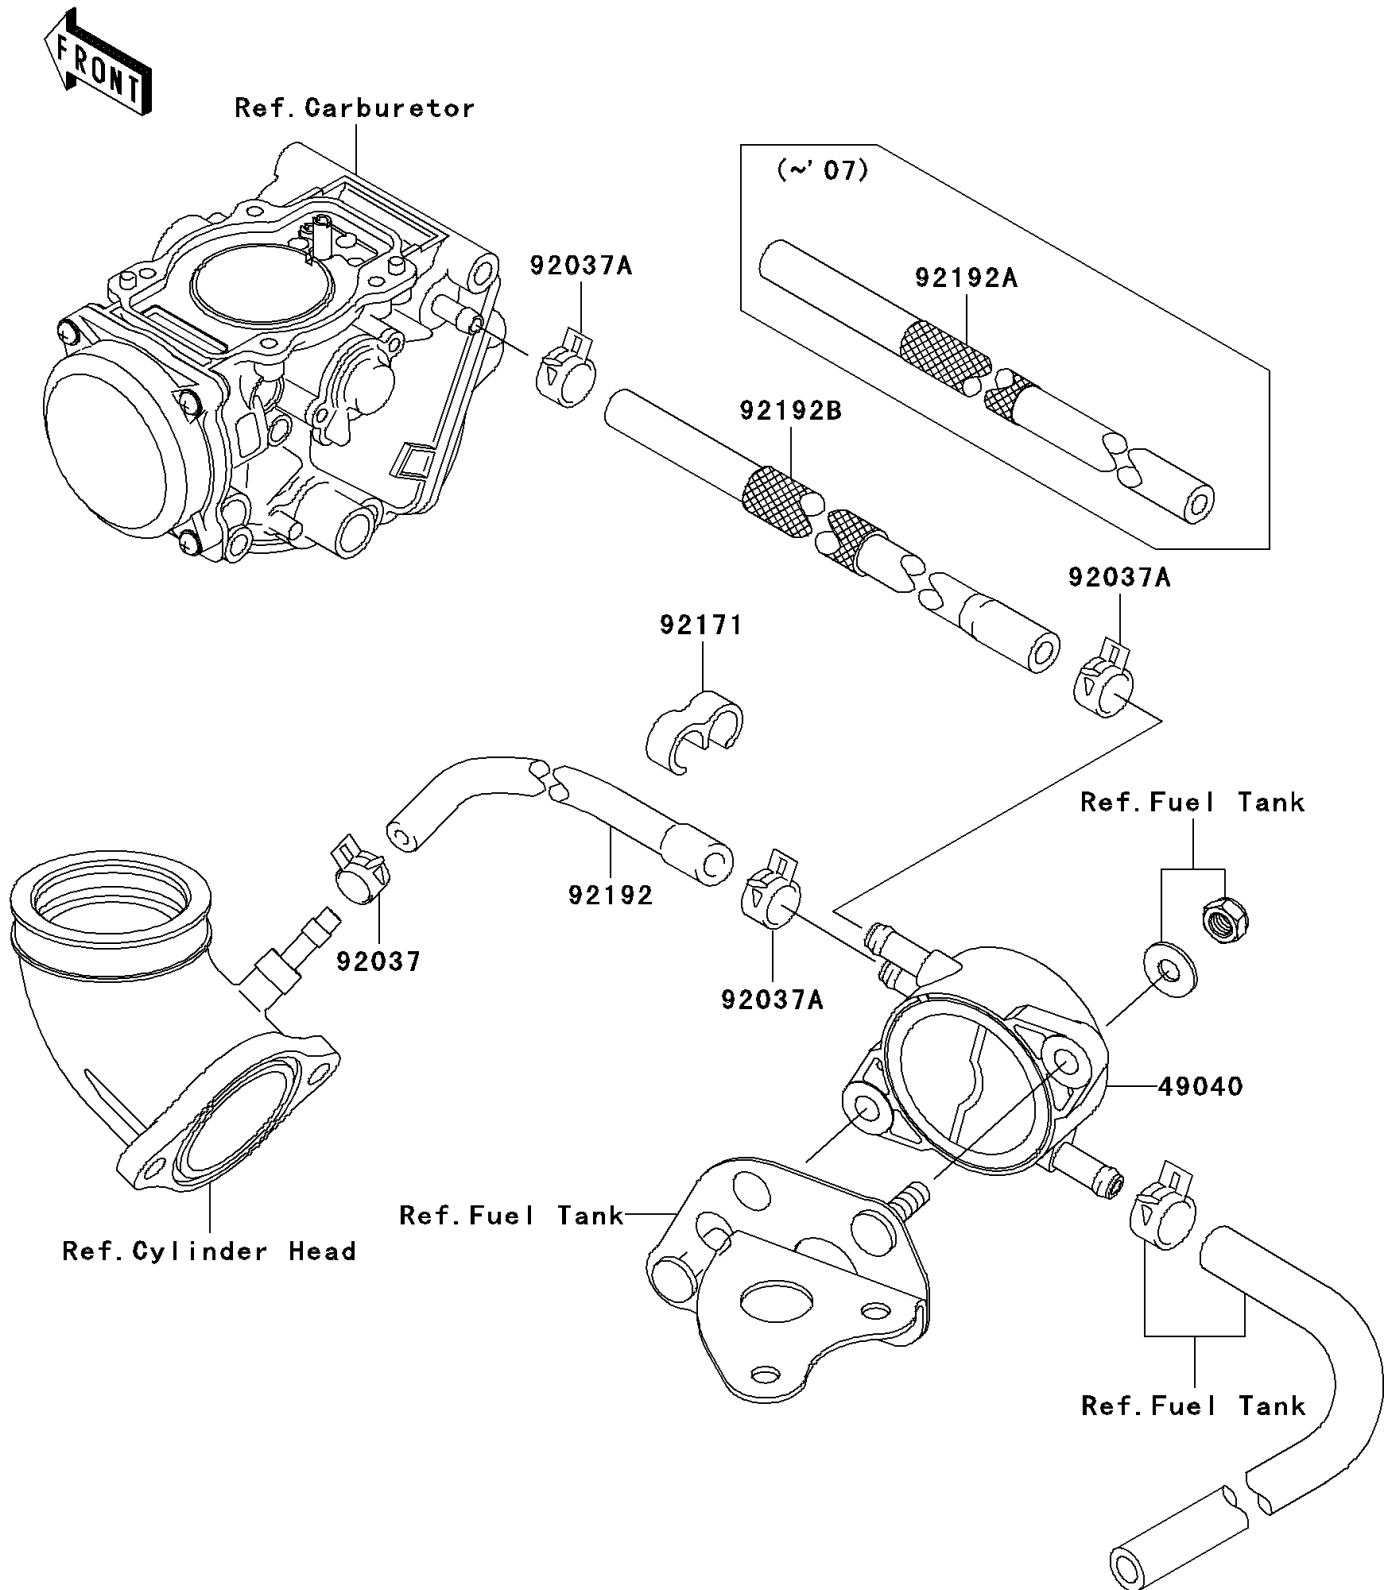

## 2006 Brute Force® 650 4x4 Realtree Hardwoods Green® HD™ PARTS DIAGRAM

Fuel Pump

E1520

## 2006 Brute Force® 650 4x4 Realtree Hardwoods Green® HD™ PARTS LIST

Fuel Pump

ITEM NAME	PART NUMBER	QUANTITY
PUMP-FUEL (Ref # 49040)	49040-0005	1
CLAMP,TUBE (Ref # 92037)	92037-1461	1
CLAMP,TUBE (Ref # 92037A)	92037-1505	1
CLAMP (Ref # 92171)	92171-1184	1
TUBE,L=330MM,BLUE STRIPE (Ref # 92192)	92192-0208	1
TUBE,5.3X10.5X340,RED STRIPE (Ref # 92192A)	92192-0209	1