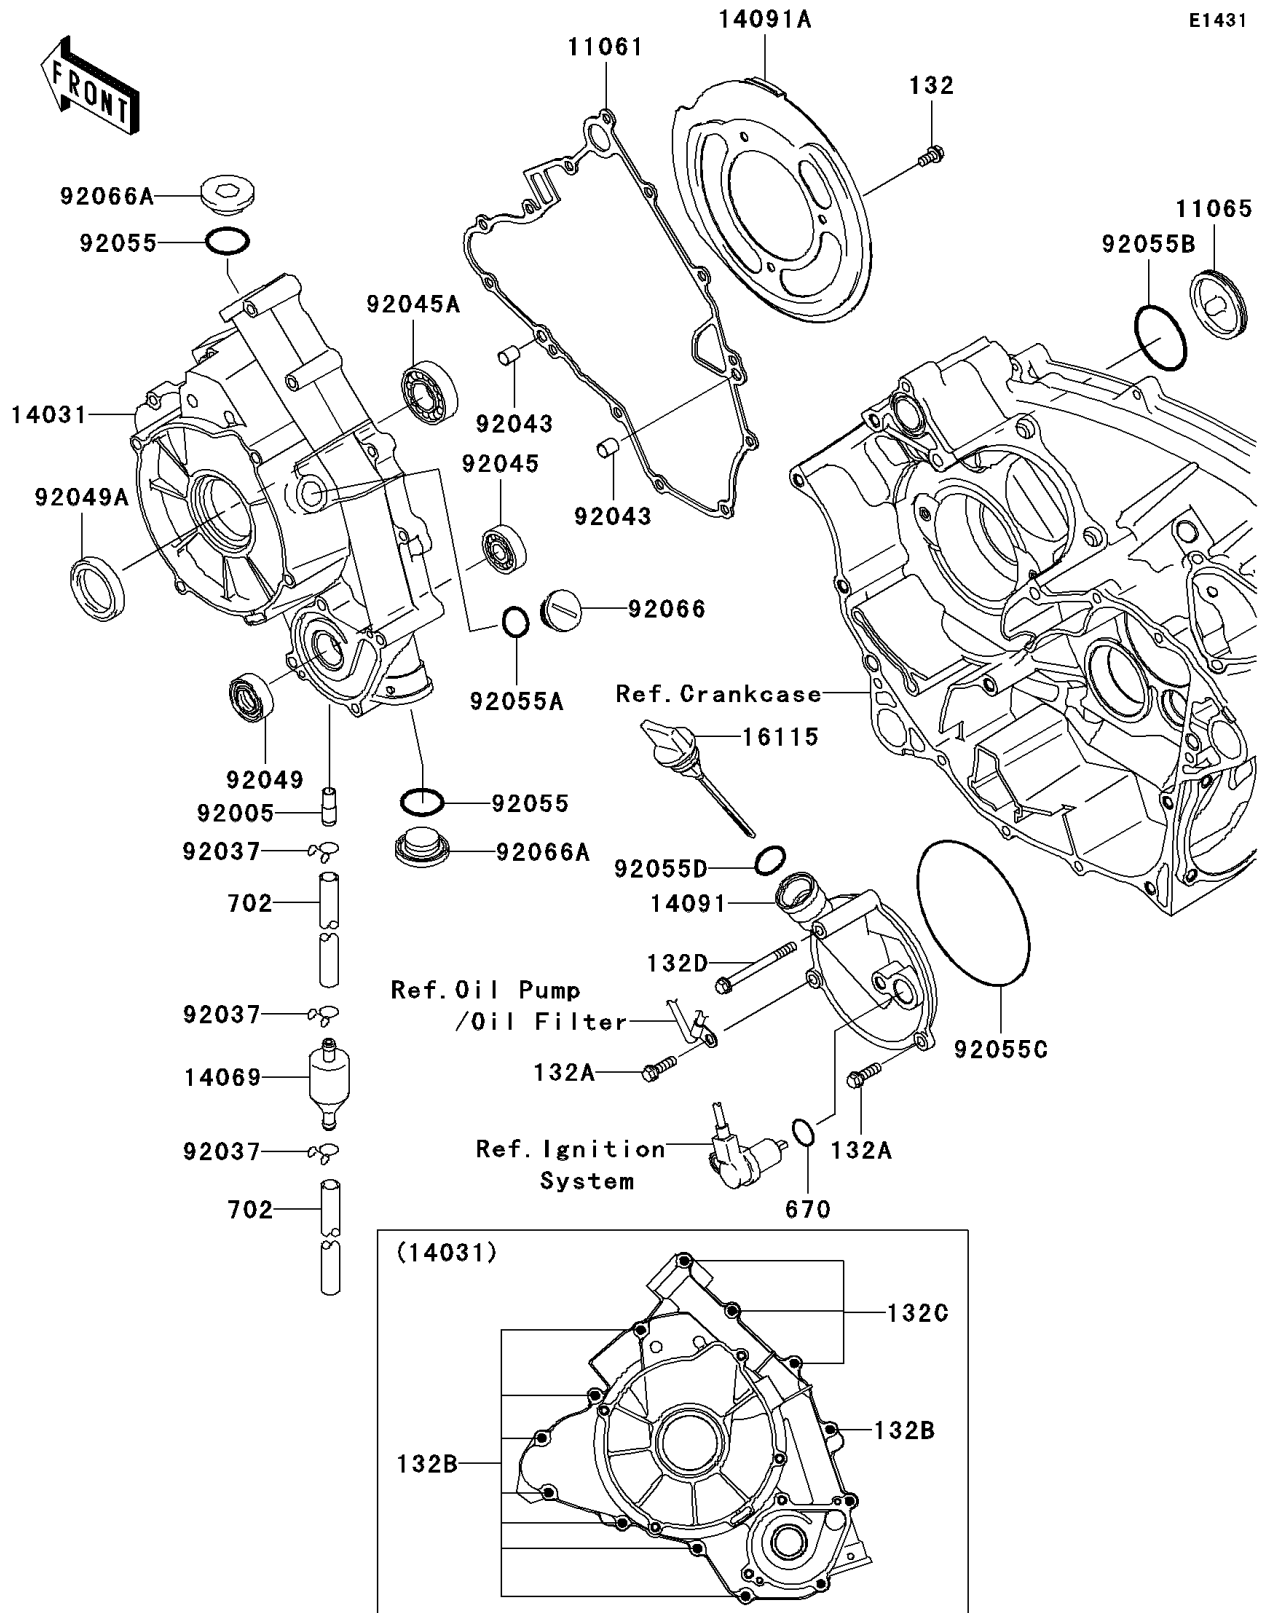

2006 Brute Force® 650 4x4 Realtree Hardwoods Green® HD™ PARTS DIAGRAM

Engine Cover(s)

2006 Brute Force® 650 4x4 Realtree Hardwoods Green® HD™ PARTS LIST

Engine Cover(s)

| ITEM NAME | PART NUMBER | QUANTITY |
|--------------------------------------|-------------|----------|
| BOLT-FLANGED-SMALL,6X12 (Ref # 132) | 132BD0612 | 1 |
| BOLT-FLANGED-SMALL,6X20 (Ref # 132A) | 132BD0620 | 1 |
| BOLT-FLANGED-SMALL,6X30 (Ref # 132B) | 132BD0630 | 1 |
| BOLT-FLANGED-SMALL,6X55 (Ref # 132C) | 132BD0655 | 1 |
| BOLT-FLANGED-SMALL,6X65 (Ref # 132D) | 132BD0665 | 1 |
| O RING (Ref # 670) | 670D2018 | 1 |
| TUBE-RUBBER,7X10X35 (Ref # 702) | 702A07035 | 1 |
| GASKET (Ref # 11061) | 11061-1119 | 1 |
| CAP (Ref # 11065) | 11065-1151 | 1 |
| COVER-GENERATOR (Ref # 14031) | 14031-0030 | 1 |
| BREATHER (Ref # 14069) | 14069-1051 | 1 |
| COVER (Ref # 14091) | 14091-1365 | 1 |
| COVER,BELT CONVERTER (Ref # 14091A) | 14091-1571 | 1 |
| CAP-OIL FILLER (Ref # 16115) | 16115-1072 | 1 |
| FITTING (Ref # 92005) | 92005-1369 | 1 |
| CLAMP,TUBE (Ref # 92037) | 92037-147 | 1 |
| PIN,6.2X8X14 (Ref # 92043) | 92043-1263 | 1 |
| BEARING-BALL,6901 (Ref # 92045) | 92045-1246 | 1 |
| BEARING-BALL (Ref # 92045A) | 92045-1403 | 1 |
| SEAL-OIL,SC 12X22X5 (Ref # 92049) | 92049-1228 | 1 |
| SEAL-OIL,HTC 28X45X7 (Ref # 92049A) | 92049-1576 | 1 |
| RING-O,25.7X2.4 (Ref # 92055) | 92055-1136 | 1 |
| RING-O,20X2 (Ref # 92055A) | 92055-1146 | 1 |
| RING-O,44.7X2.4 (Ref # 92055B) | 92055-1279 | 1 |
| RING-O,99.5X2.0 (Ref # 92055C) | 92055-1632 | 1 |
| RING-O,20X3 (Ref # 92055D) | 92055-2185 | 1 |
| PLUG,COVER (Ref # 92066) | 92066-0011 | 1 |
| PLUG,25X8 (Ref # 92066A) | 92066-0012 | 1 |