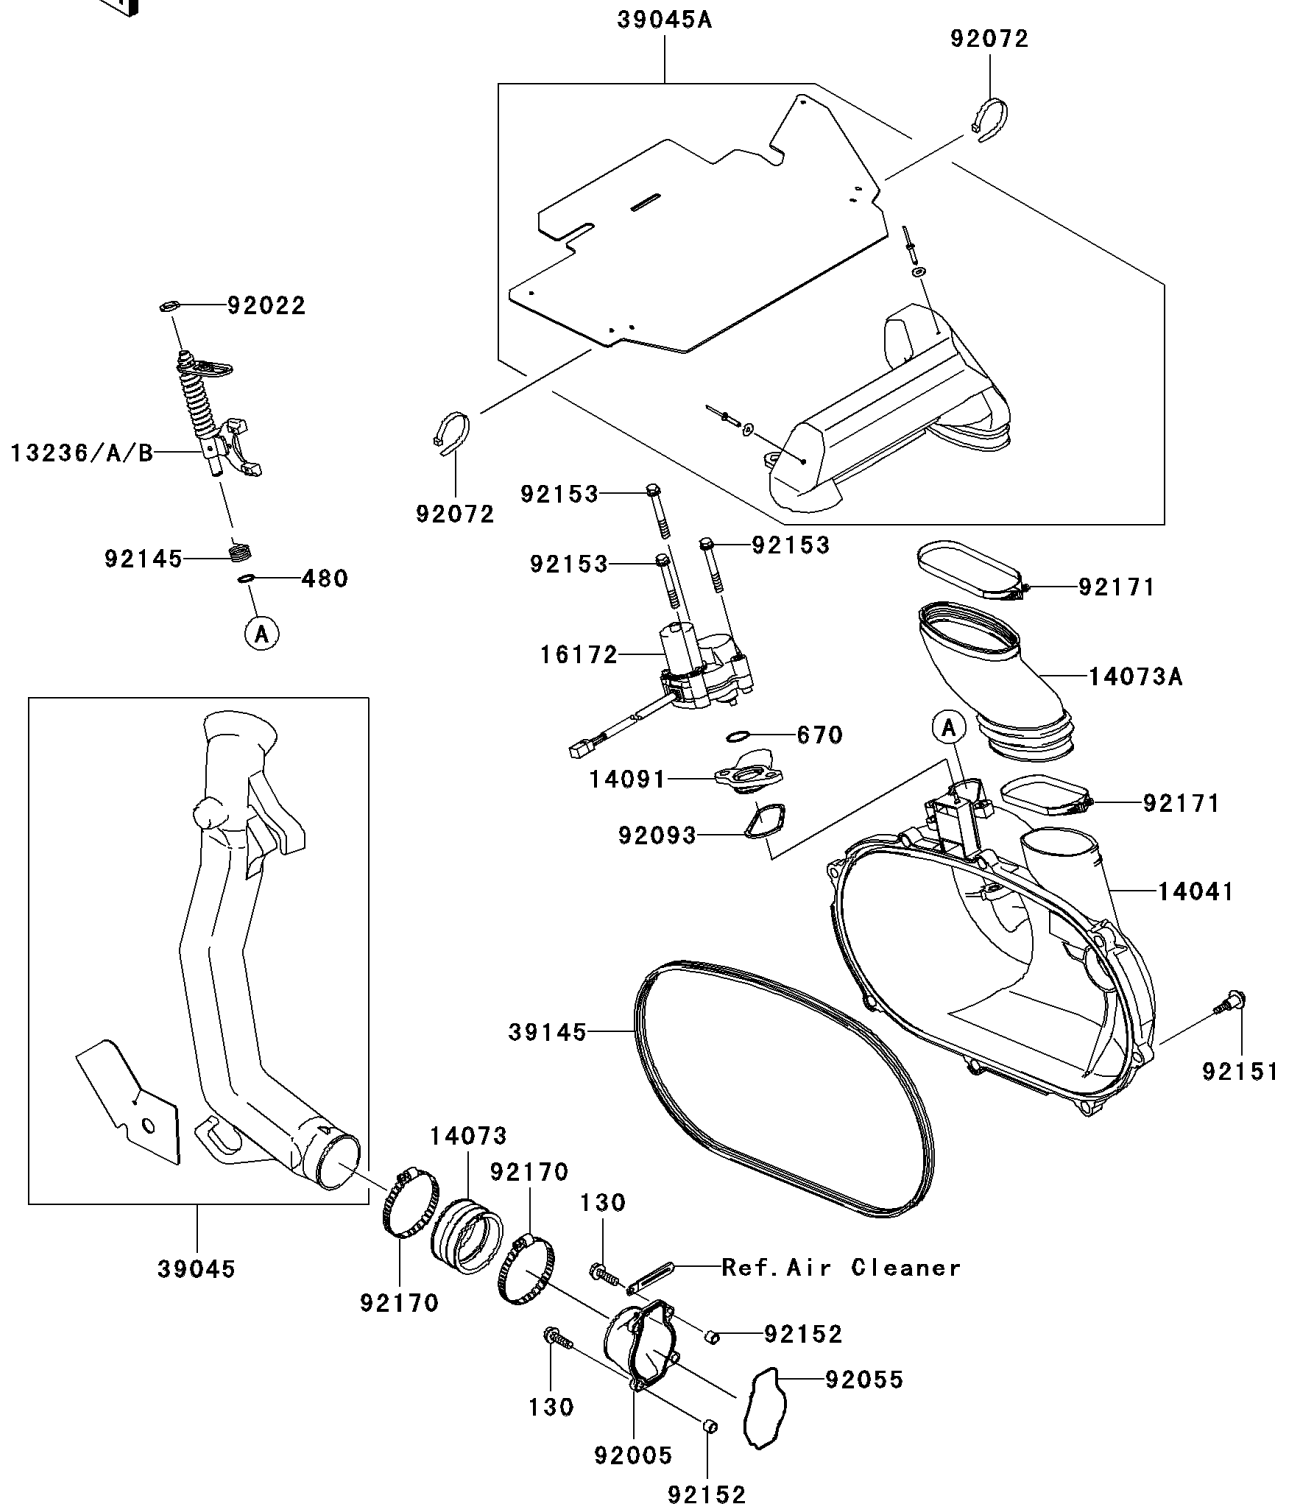

2006 Brute Force® 650 4x4 Realtree Hardwoods Green® HD™ PARTS DIAGRAM

Converter Cover

E1393

2006 Brute Force® 650 4x4 Realtree Hardwoods Green® HD™ PARTS LIST

Converter Cover

ITEM NAME	PART NUMBER	QUANTITY
BOLT-FLANGED,6X20 (Ref # 130)	130CD0620	1
CIRCLIP-TYPE-C,10MM (Ref # 480)	480J1000	1
O RING (Ref # 670)	670D3022	1
LEVER-COMP,YELLOW (Ref # 13236)	13236-0046	1
LEVER-COMP,GREEN (Ref # 13236A)	13236-0047	1
LEVER-COMP,PAINT LESS (Ref # 13236B)	13236-0048	1
COVER-COMP (Ref # 14041)	14041-1158	1
DUCT,JOINT (Ref # 14073)	14073-1775	1
DUCT,EXHAUST (Ref # 14073A)	14073-1792	1
COVER (Ref # 14091)	14091-1421	1
ACTUATOR (Ref # 16172)	16172-0006	1
DUCT-ASSY,SNORKEL,IN (Ref # 39045)	39045-0002	1
DUCT-ASSY,SNORKEL,EX (Ref # 39045A)	39045-1063	1
TRIM-SEAL (Ref # 39145)	39145-1135	1
FITTING (Ref # 92005)	92005-1387	1
WASHER,10.2X16X1 (Ref # 92022)	92022-1829	1
RING-O (Ref # 92055)	92055-1630	1
BAND,L=188 (Ref # 92072)	92072-1239	1
SEAL (Ref # 92093)	92093-1548	1
SPRING (Ref # 92145)	92145-1567	1
BOLT,FLANGED,6X30 (Ref # 92151)	92151-1686	1
COLLAR (Ref # 92152)	92152-1332	1
BOLT,6X47 (Ref # 92153)	92153-0678	1
CLAMP (Ref # 92170)	92170-1764	1
CLAMP (Ref # 92171)	92171-1336	1