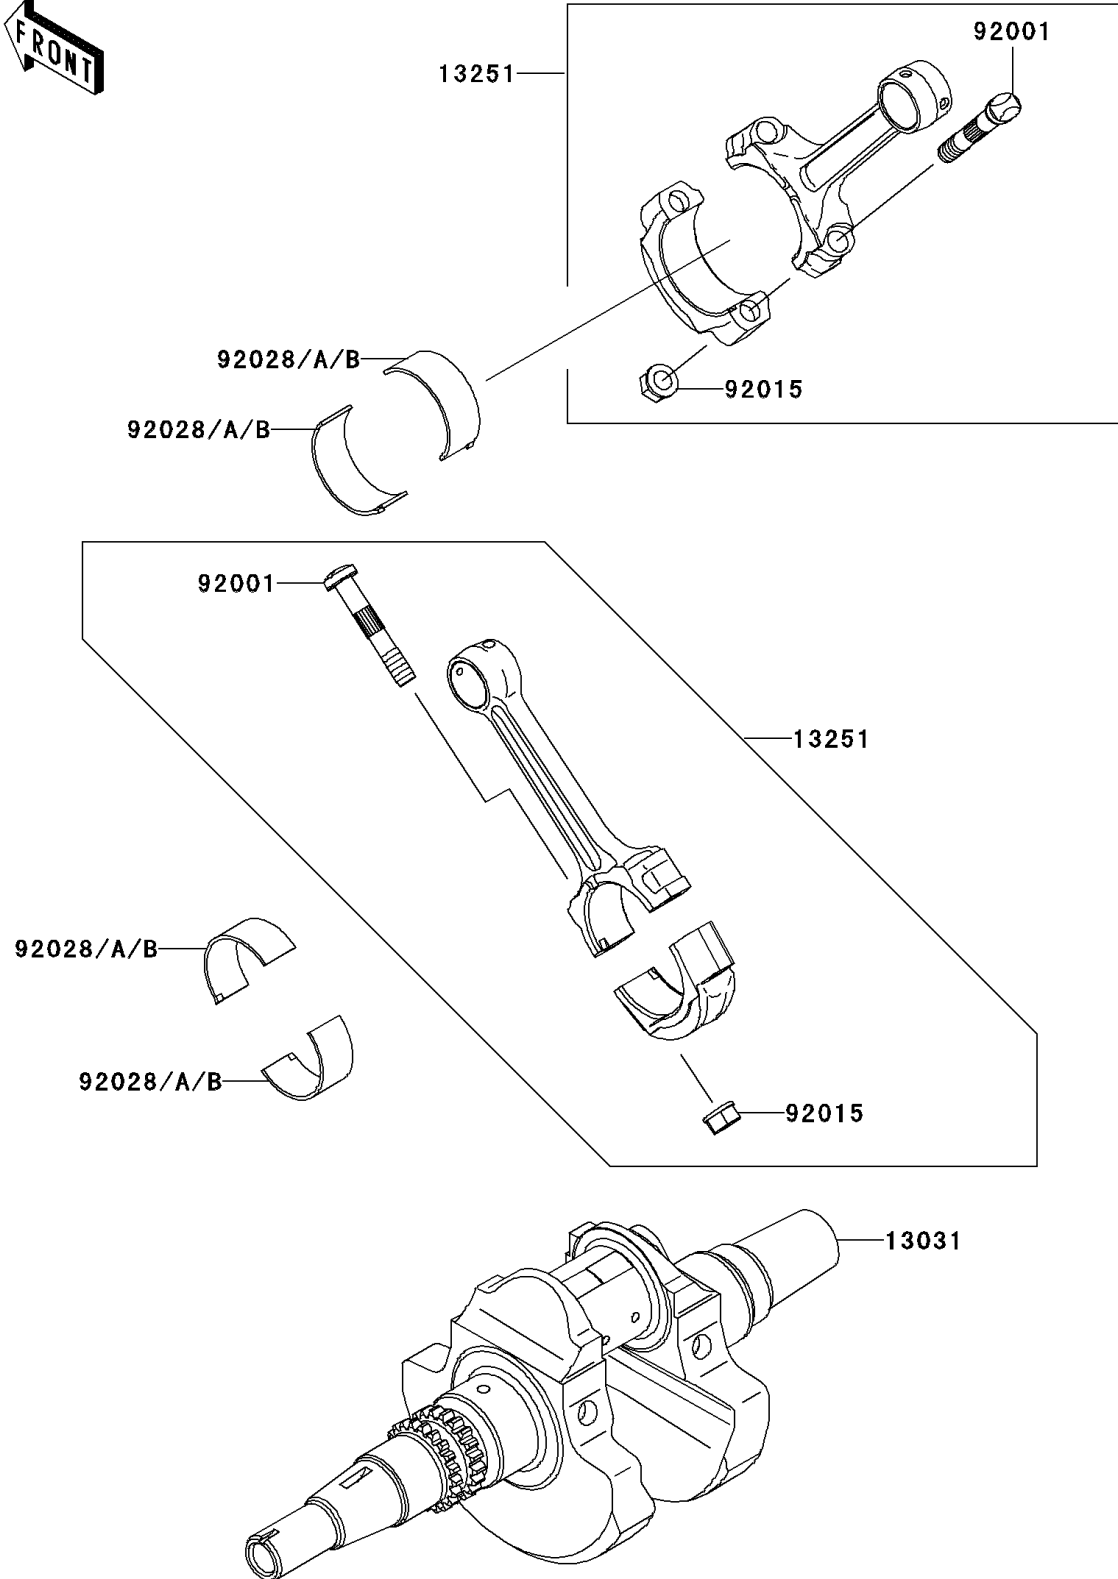

2006 Brute Force® 650 4x4 Realtree Hardwoods Green® HD™ PARTS DIAGRAM

Crankshaft

E1321

2006 Brute Force® 650 4x4 Realtree Hardwoods Green® HD™ PARTS LIST

Crankshaft

ITEM NAME	PART NUMBER	QUANTITY
CRANKSHAFT-COMP (Ref # 13031)	13031-0078	1
ROD-ASSY-CONNECTING (Ref # 13251)	13251-1130	1
BOLT,CONNECTING ROD (Ref # 92001)	92001-1980	1
NUT,FLANGED,8MM (Ref # 92015)	92015-1311	1
BUSHING,CONNECTING ROD,GREEN (Ref # 92028)	92028-1961	1
BUSHING,CONNECTING ROD,YELLOW (Ref # 92028A)	92028-1962	1
BUSHING,CONNECTING ROD,BROWN (Ref # 92028B)	92028-1963	1