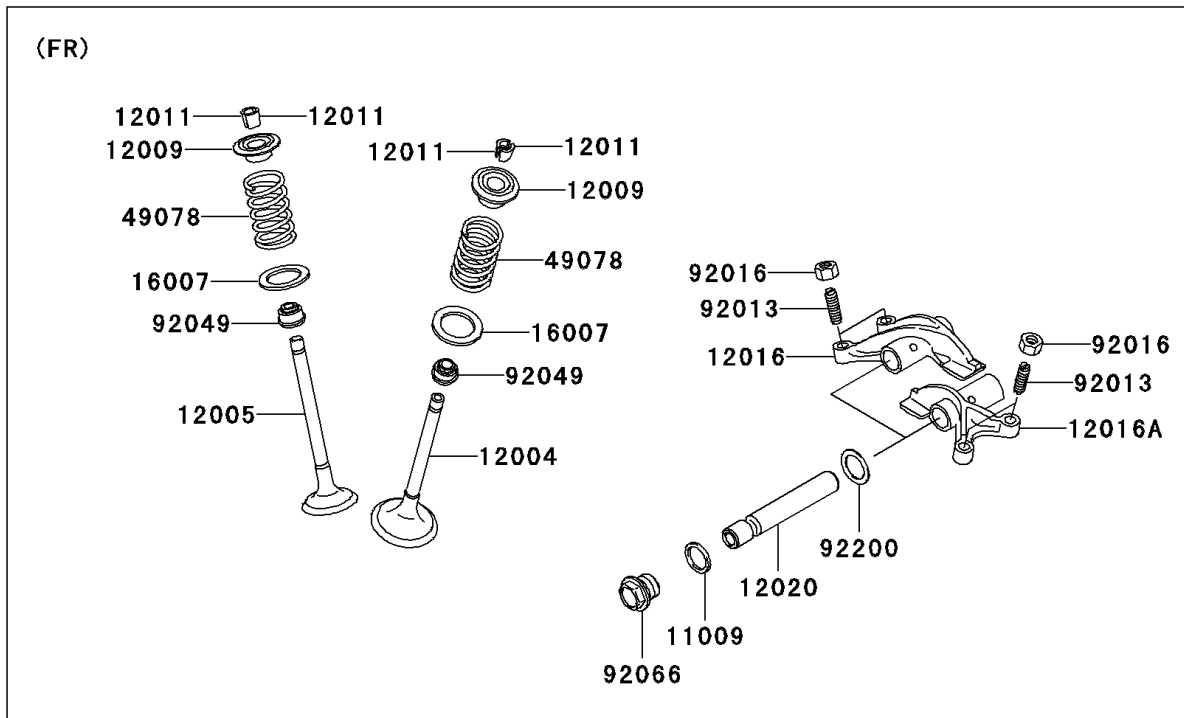

2006 Brute Force® 650 4x4 Realtree Hardwoods Green® HD™ PARTS DIAGRAM

Valve(s)

E1210

2006 Brute Force® 650 4x4 Realtree Hardwoods Green® HD™ PARTS LIST

Valve(s)

ITEM NAME	PART NUMBER	QUANTITY
GASKET,14X18X1.5 (Ref # 11009)	11009-1430	1
VALVE-INTAKE (Ref # 12004)	12004-0007	1
VALVE-EXHAUST (Ref # 12005)	12005-0047	1
RETAINER-VALVE SPRING (Ref # 12009)	12009-1056	1
COLLET (Ref # 12011)	12011-1051	1
ARM-ROCKER,EXHAUST (Ref # 12016)	12016-1128	1
ARM-ROCKER,INTAKE (Ref # 12016A)	12016-1129	1
SHAFT-ROCKER (Ref # 12020)	12020-0004	1
SEAT-SPRING,17.5X23.8X0.5 (Ref # 16007)	16007-1178	1
SPRING-ENGINE VALVE (Ref # 49078)	49078-0014	1
SCREW,6MM (Ref # 92013)	92013-009	1
NUT,6MM (Ref # 92016)	92016-061	1
SEAL-OIL,VSB58.558 (Ref # 92049)	92049-1218	1
PLUG,DRAIN (Ref # 92066)	92066-2196	1
WASHER,13X17X0.3 (Ref # 92200)	92200-1508	1