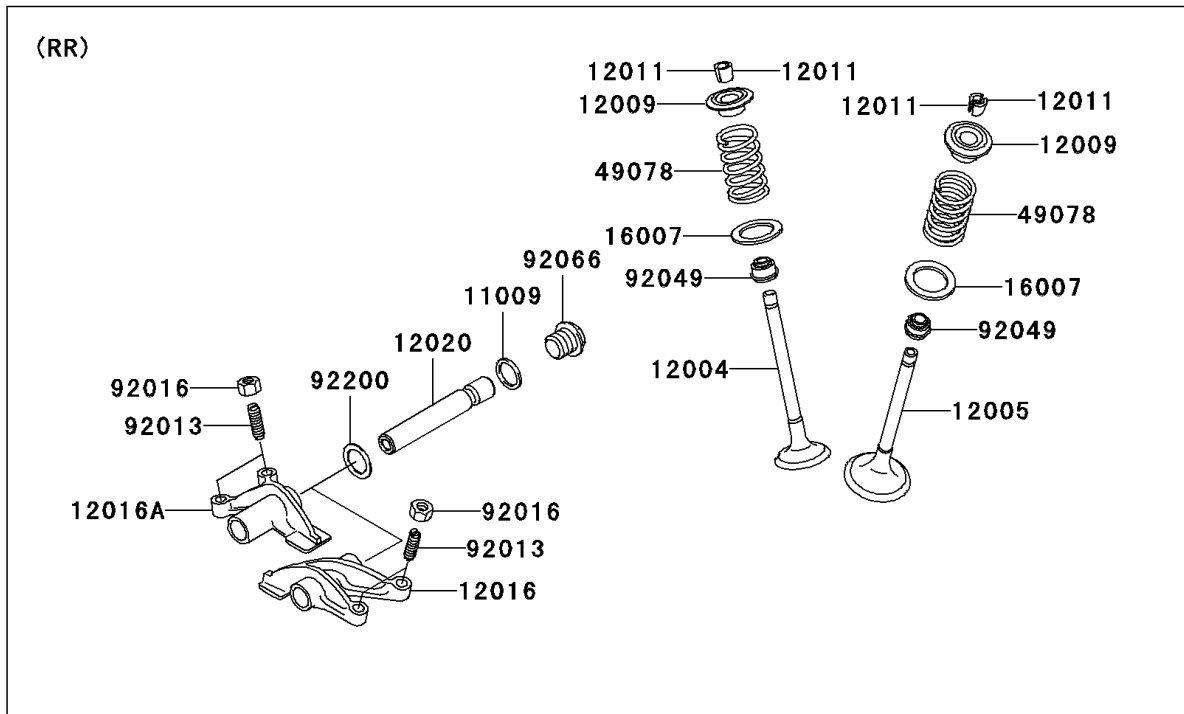

2006 Brute Force® 650 4x4 Realtree Hardwoods Green® HD™ PARTS DIAGRAM

Valve(s)

E1210

2006 Brute Force® 650 4x4 Realtree Hardwoods Green® HD™ PARTS LIST

Valve(s)

ITEM NAME	PART NUMBER	QUANTITY
GASKET,14X18X1.5 (Ref # 11009)	11009-1430	1
VALVE-INTAKE (Ref # 12004)	12004-0007	1
VALVE-EXHAUST (Ref # 12005)	12005-0047	1
RETAINER-VALVE SPRING (Ref # 12009)	12009-1056	1
COLLET (Ref # 12011)	12011-1051	1
ARM-ROCKER,EXHAUST (Ref # 12016)	12016-1128	1
ARM-ROCKER,INTAKE (Ref # 12016A)	12016-1129	1
SHAFT-ROCKER (Ref # 12020)	12020-0004	1
SEAT-SPRING,17.5X23.8X0.5 (Ref # 16007)	16007-1178	1
SPRING-ENGINE VALVE (Ref # 49078)	49078-0014	1
SCREW,6MM (Ref # 92013)	92013-009	1
NUT,6MM (Ref # 92016)	92016-061	1
SEAL-OIL,VSB58.558 (Ref # 92049)	92049-1218	1
PLUG,DRAIN (Ref # 92066)	92066-2196	1
WASHER,13X17X0.3 (Ref # 92200)	92200-1508	1