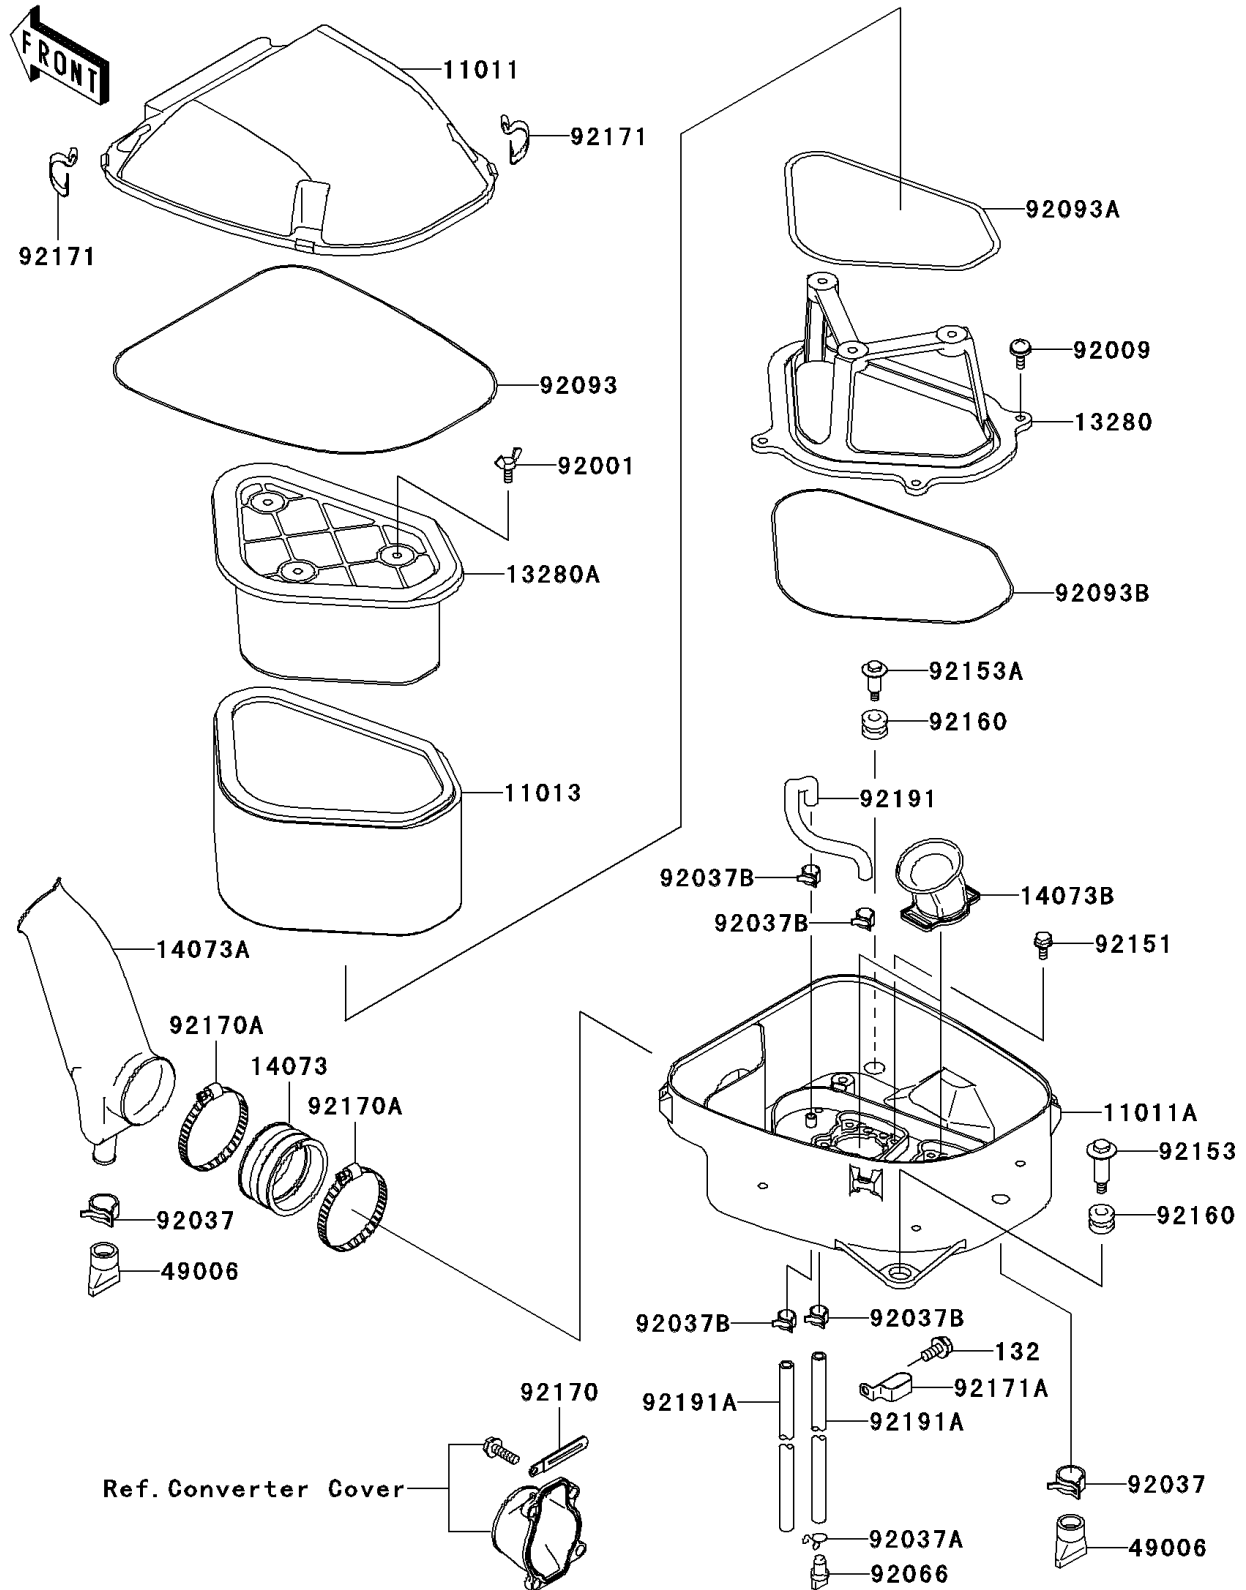

2006 Brute Force® 650 4x4 Realtree Hardwoods Green® HD™ PARTS DIAGRAM

Air Cleaner

E1130

2006 Brute Force® 650 4x4 Realtree Hardwoods Green® HD™ PARTS LIST

Air Cleaner

ITEM NAME	PART NUMBER	QUANTITY
BOLT-FLANGED-SMALL,6X12 (Ref # 132)	132BD0612	1
CASE-AIR FILTER,UPP (Ref # 11011)	11011-0046	1
CASE-AIR FILTER,LWR (Ref # 11011A)	11011-0047	1
ELEMENT-AIR FILTER (Ref # 11013)	11013-0001	1
HOLDER (Ref # 13280)	13280-0111	1
HOLDER (Ref # 13280A)	13280-1272	1
DUCT,JOINT (Ref # 14073)	14073-1775	1
DUCT,INTAKE (Ref # 14073A)	14073-1778	1
DUCT,AIR FANNEL (Ref # 14073B)	14073-1830	1
BOOT (Ref # 49006)	49006-1292	1
BOLT,WING,6X15 (Ref # 92001)	92001-1703	1
SCREW,6X16 (Ref # 92009)	92009-1621	1
CLAMP,HOSE CLIP (Ref # 92037)	92037-1460	1
CLAMP,TUBE (Ref # 92037A)	92037-147	1
CLAMP,TUBE (Ref # 92037B)	92037-1505	1
PLUG,DRAIN (Ref # 92066)	92066-1211	1
SEAL,AIR FILTER CASE (Ref # 92093)	92093-1522	1
SEAL,HOLDER-HOLDER (Ref # 92093A)	92093-1569	1
SEAL (Ref # 92093B)	92093-1570	1
BOLT,FLANGED,5X12 (Ref # 92151)	92151-1305	1
BOLT,AIR FILTER,LH (Ref # 92153)	92153-1051	1
BOLT,FLANGED,6X28.7 (Ref # 92153A)	92153-1052	1
DAMPER (Ref # 92160)	92160-1594	1
CLAMP (Ref # 92170)	92170-1514	1
CLAMP (Ref # 92170A)	92170-1764	1
CLAMP,AIR FILTER CASE (Ref # 92171)	92171-1394	1
CLAMP,AIR VENT (Ref # 92171A)	92171-1522	1
TUBE,7X11X210 (Ref # 92191)	92191-1494	1
TUBE,7X11X470 (Ref # 92191A)	92191-1531	1