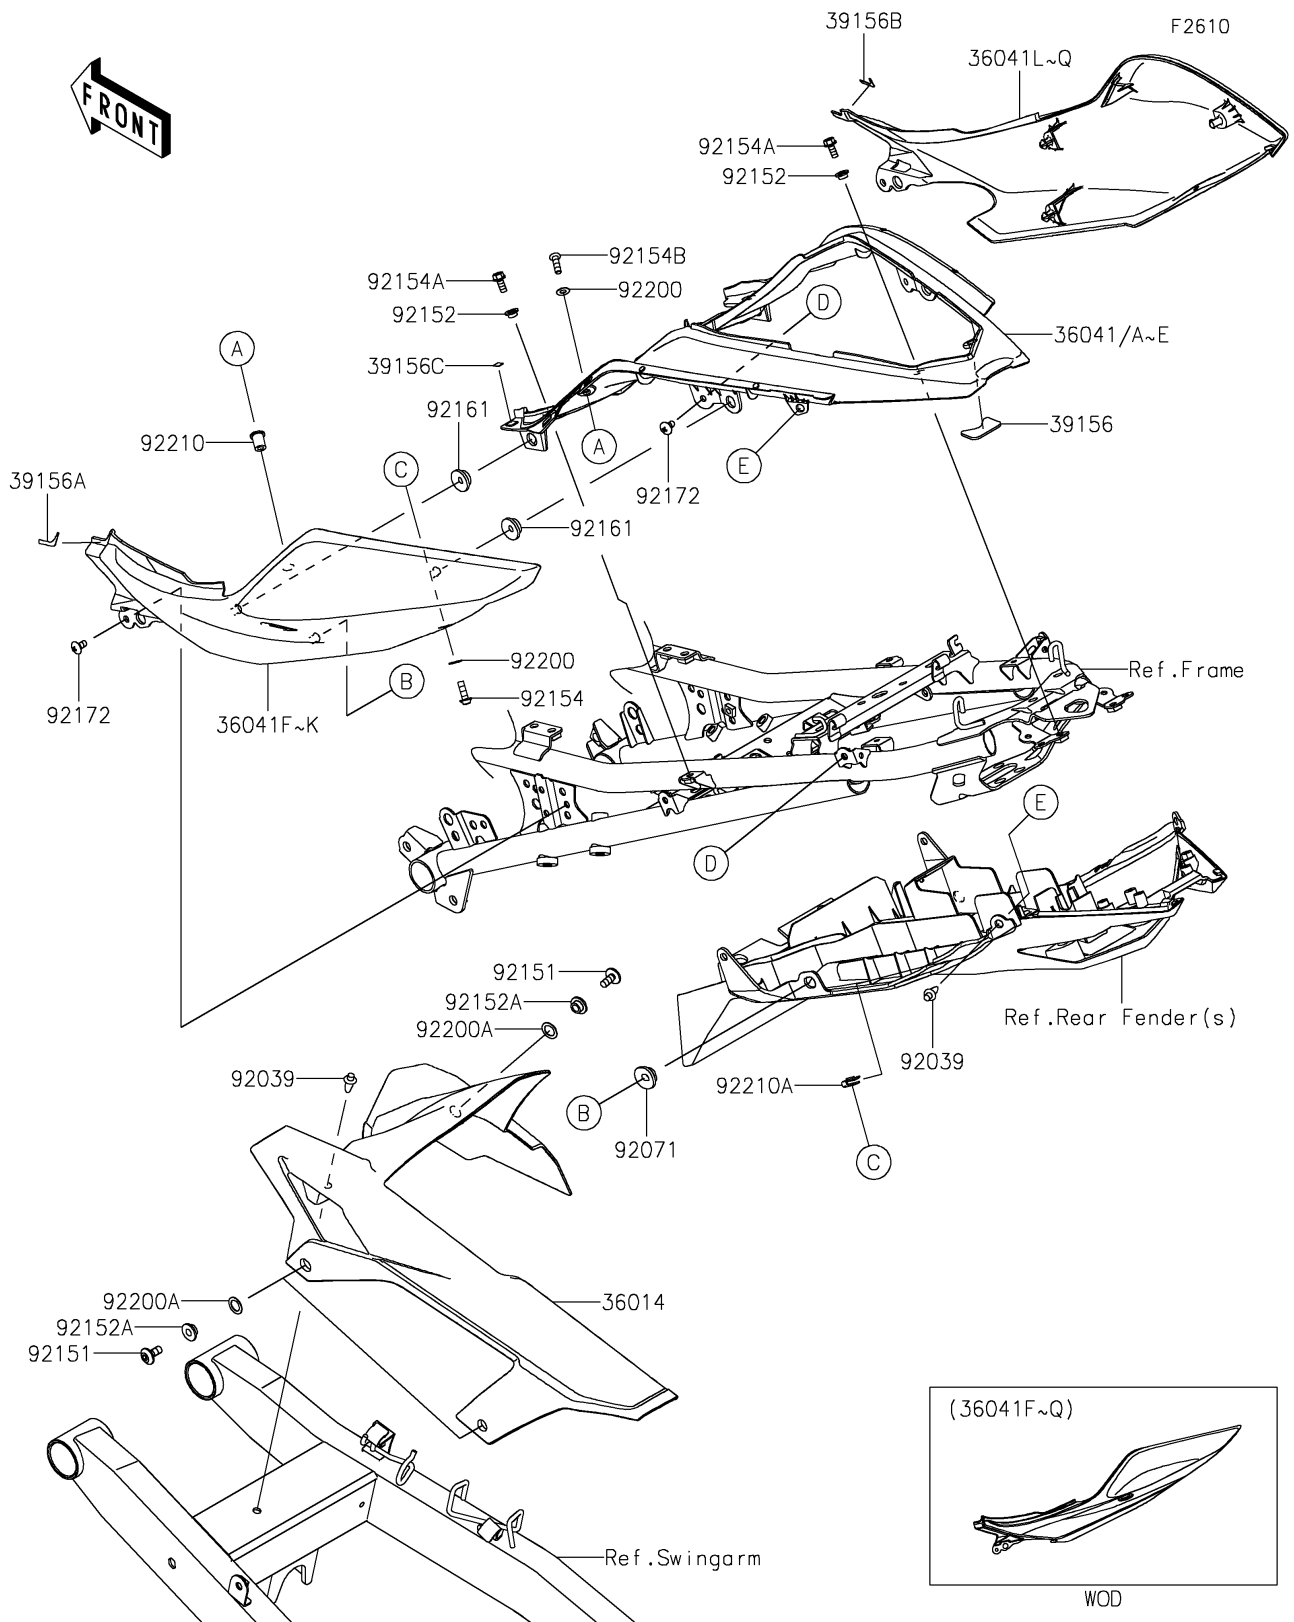

## 2018 NINJA® 400 ABS PARTS DIAGRAM

Side Covers/Chain Cover

## 2018 NINJA® 400 ABS PARTS LIST

Side Covers/Chain Cover

ITEM NAME	PART NUMBER	QUANTITY
CASE-CHAIN (Ref # 36014)	36014-0571	1
COVER-TAIL,CNT,P.RED (Ref # 36041)	36041-0036-234	1
COVER-TAIL,CNT,M.S.BLACK (Ref # 36041A)	36041-0036-660	1
COVER-TAIL,CNT,C.P.BLUE (Ref # 36041B)	36041-0036-723	1
COVER-TAIL,LH,P.RED (Ref # 36041F)	36041-0037-234	1
COVER-TAIL,LH,M.S.BLACK (Ref # 36041I)	36041-0037-660	1
COVER-TAIL,LH,C.P.BLUE (Ref # 36041J)	36041-0037-723	1
COVER-TAIL,RH,P.RED (Ref # 36041L)	36041-0038-234	1
COVER-TAIL,RH,M.S.BLACK (Ref # 36041O)	36041-0038-660	1
COVER-TAIL,RH,C.P.BLUE (Ref # 36041P)	36041-0038-723	1
PAD,19.4X34X2 (Ref # 39156)	39156-2218	1
PAD,TAIL COVER,FR,LH (Ref # 39156A)	39156-2298	1
PAD,TAIL COVER,FR,RH (Ref # 39156B)	39156-2299	1
PAD,5X13 (Ref # 39156C)	39156-2300	1
RIVET (Ref # 92039)	92039-0060	1
GROMMET,20X24X7.5 (Ref # 92071)	92071-0766	1
BOLT,SOCKET,6X14 (Ref # 92151)	92151-1654	1
COLLAR,6X8X4.5 (Ref # 92152)	92152-2395	1
COLLAR,6.5X10X5.9 (Ref # 92152A)	92152-2486	1
BOLT,SOCKET,5X16 (Ref # 92154)	92154-0209	1
BOLT,FLANGED,5X12 (Ref # 92154A)	92154-2893	1
BOLT,SOCKET,5X16 (Ref # 92154B)	92154-3837	1
DAMPER (Ref # 92161)	92161-1531	1
SCREW,5X10 (Ref # 92172)	92172-1090	1
WASHER,NYLONE,5.3X11.5X0.5 (Ref # 92200)	92200-0006	1
WASHER,10.4X15.9X0.5 (Ref # 92200A)	92200-0157	1
NUT,WELL,5MM (Ref # 92210)	92210-0498	1
NUT (Ref # 92210A)	92210-0571	1