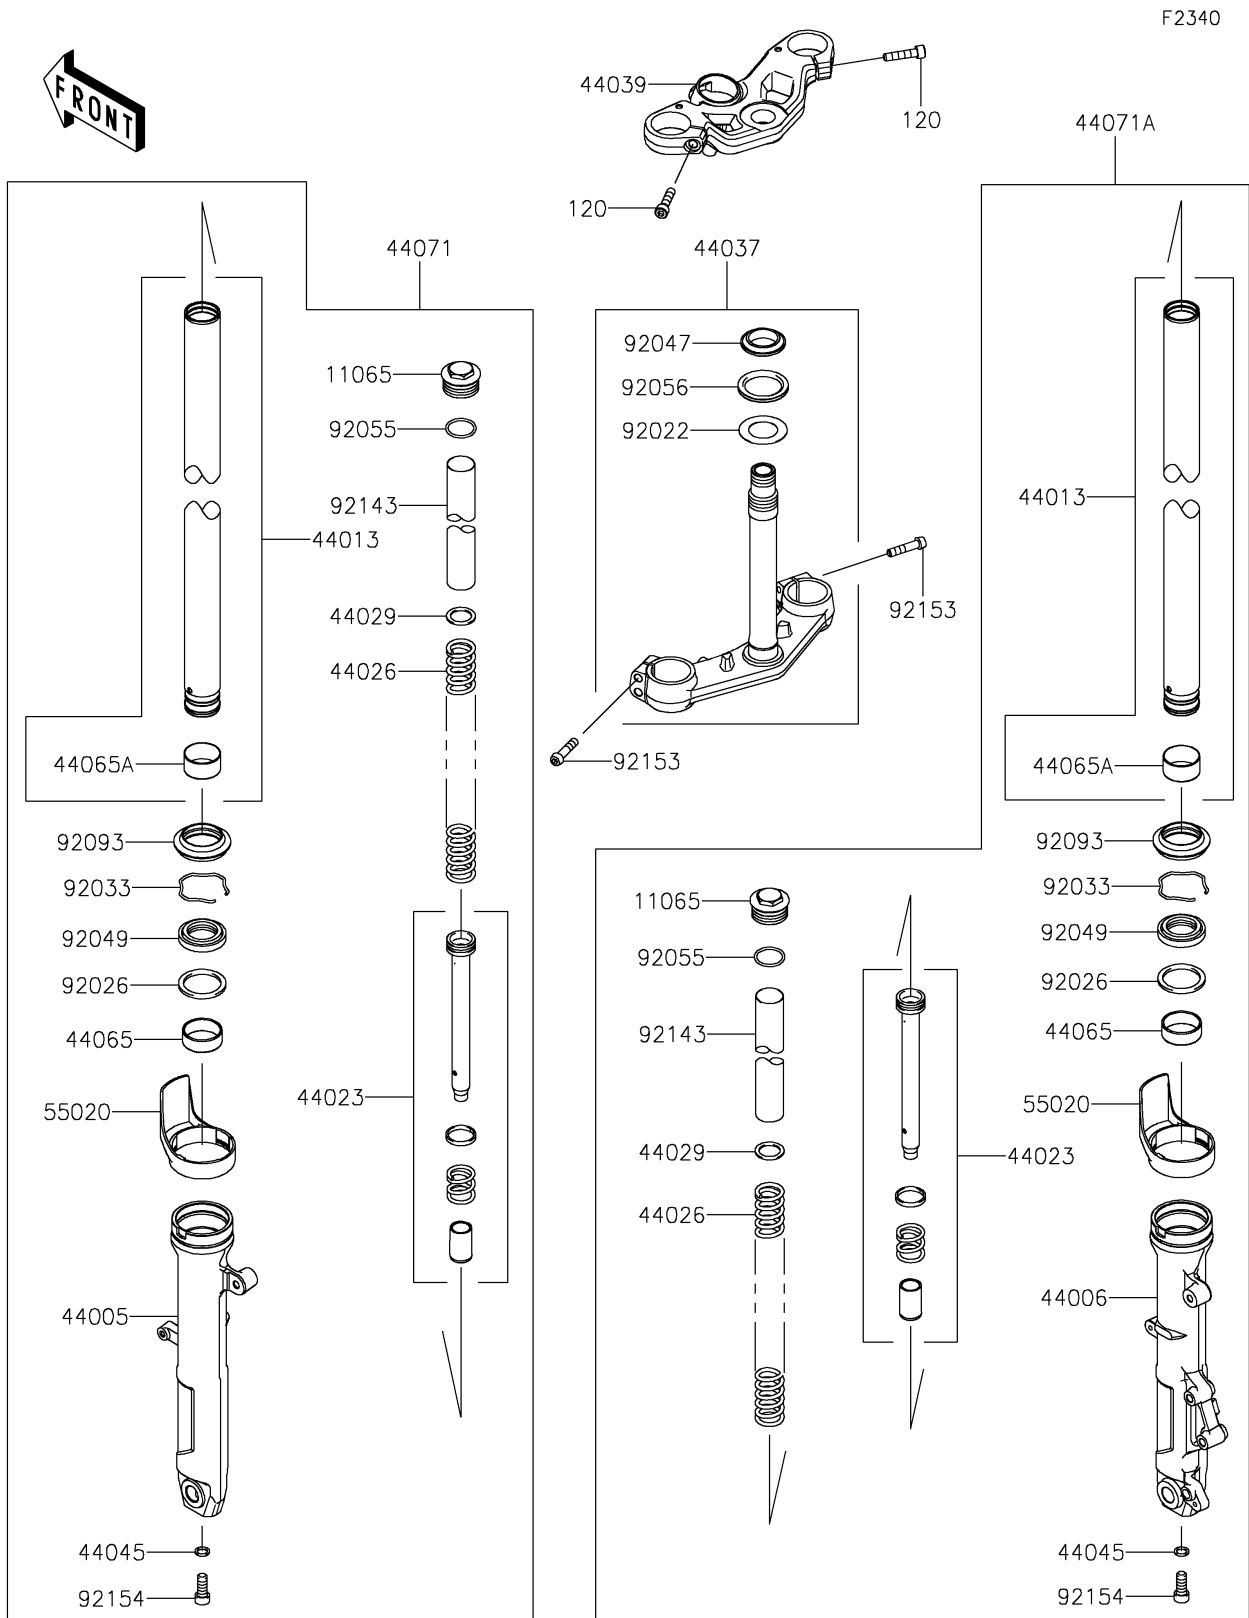

2018 NINJA® 400 ABS PARTS DIAGRAM

Front Fork

2018 NINJA® 400 ABS PARTS LIST

Front Fork

ITEM NAME	PART NUMBER	QUANTITY
CAP (Ref # 11065)	11065-1286	1
BOLT-SOCKET,8X35 (Ref # 120)	120CC0835	1
PIPE-LEFT FORK OUTER,F.S.BLACK (Ref # 44005)	44005-0119-18R	1
PIPE-RIGHT FORK OUTER,F.S.BLK (Ref # 44006)	44006-0116-18R	1
PIPE-FORK INNER (Ref # 44013)	44013-0324	1
CYLINDER-SET-FORK (Ref # 44023)	44023-0144	1
SPRING-FRONT FORK (Ref # 44026)	44026-0220	1
SEAT-FORK SPRING (Ref # 44029)	44029-1131	1
HOLDER-FORK UNDER,F.BLACK (Ref # 44037)	44037-0178-21	1
HOLDER-FORK UPPER (Ref # 44039)	44039-0186	1
GASKET,FORK CYLINDER BOLT (Ref # 44045)	44045-051	1
BUSHING-FRONT FORK,GUIDE (Ref # 44065)	44065-0030	1
BUSHING-FRONT FORK (Ref # 44065A)	44065-0036	1
DAMPER-ASSY,LH,F.S.BLACK (Ref # 44071)	44071-1295-22Q	1
DAMPER-ASSY,RH,F.S.BLACK (Ref # 44071A)	44071-1296-22Q	1
GUARD,FORK (Ref # 55020)	55020-0872	1
WASHER,30.5X50X0.6 (Ref # 92022)	92022-231	1
SPACER,FORK OUTER (Ref # 92026)	92026-1276	1
RING-SNAP (Ref # 92033)	92033-1222	1
RACE,STEERING STEM BEARING (Ref # 92047)	92047-012	1
SEAL-OIL (Ref # 92049)	92049-0807	1
RING-O,FORK TOP (Ref # 92055)	92055-1420	1
SEAL-OIL,STEERING STEM (Ref # 92056)	92056-003	1
SEAL,DUST (Ref # 92093)	92093-0717	1
COLLAR,FORK,L=250 (Ref # 92143)	92143-1653	1
BOLT,SOCKET,8X35 (Ref # 92153)	92153-0854	1
BOLT (Ref # 92154)	92154-2551	1