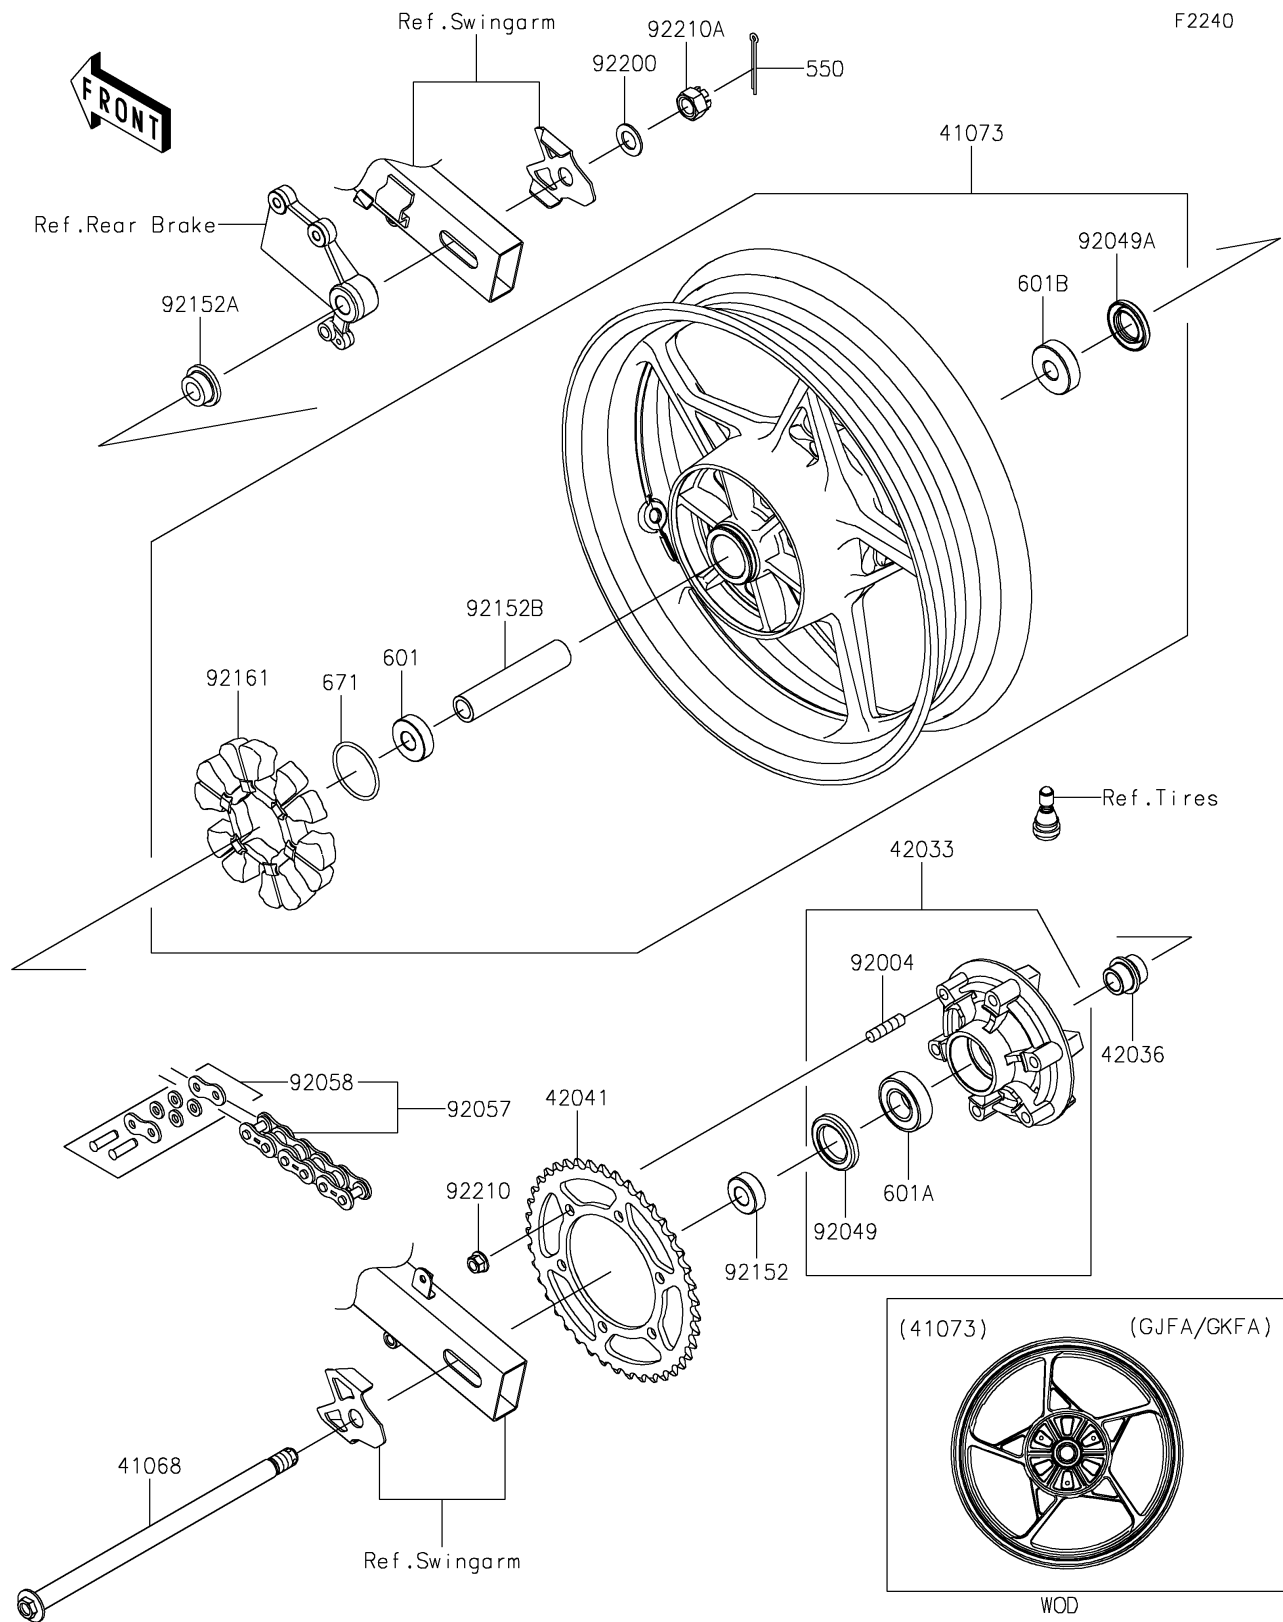

## 2018 NINJA® 400 ABS PARTS DIAGRAM

Rear Wheel/Chain

## 2018 NINJA® 400 ABS PARTS LIST

Rear Wheel/Chain

ITEM NAME	PART NUMBER	QUANTITY
AXLE,RR,17X322,M16 (Ref # 41068)	41068-0628	1
WHEEL-ASSY,RR,G.BLACK (Ref # 41073)	41073-0753-QT	1
COUPLING-ASSY,RR HUB (Ref # 42033)	42033-0574	1
SLEEVE,RR HUB,L=30 (Ref # 42036)	42036-1055	1
SPROCKET-HUB,41T (Ref # 42041)	42041-0162	1
PIN-COTTER,4.0X35 (Ref # 550)	550AA4035	1
BEARING-BALL,#6203UUC3 (Ref # 601)	601B6203UU	1
BEARING-BALL,#6205G (Ref # 601A)	601B6205G	1
BEARING-BALL,6303LLUC3/2ASU68 (Ref # 601B)	601B6303UU	1
O RING,50MM (Ref # 671)	671B2550	1
STUD,10X19 (Ref # 92004)	92004-0048	1
SEAL-OIL,35X52X7 (Ref # 92049)	92049-0730	1
SEAL-OIL,27X47X7 (Ref # 92049A)	92049-0802	1
CHAIN,DRIVE,EK520SR-02X106L (Ref # 92057)	92057-0019	1
JOINT-CHAIN,DRIVE (Ref # 92058)	92058-1102	1
COLLAR,17X35X13 (Ref # 92152)	92152-0843	1
COLLAR,17X28(38)X15 (Ref # 92152A)	92152-0844	1
COLLAR,17.2X25X121 (Ref # 92152B)	92152-2387	1
DAMPER,RR HUB SHOCK (Ref # 92161)	92161-0700	1
WASHER,17.3X30X2 (Ref # 92200)	92200-1916	1
NUT,LOCK,FLANGED,10MM (Ref # 92210)	92210-1139	1
NUT,16MM (Ref # 92210A)	92210-1651	1