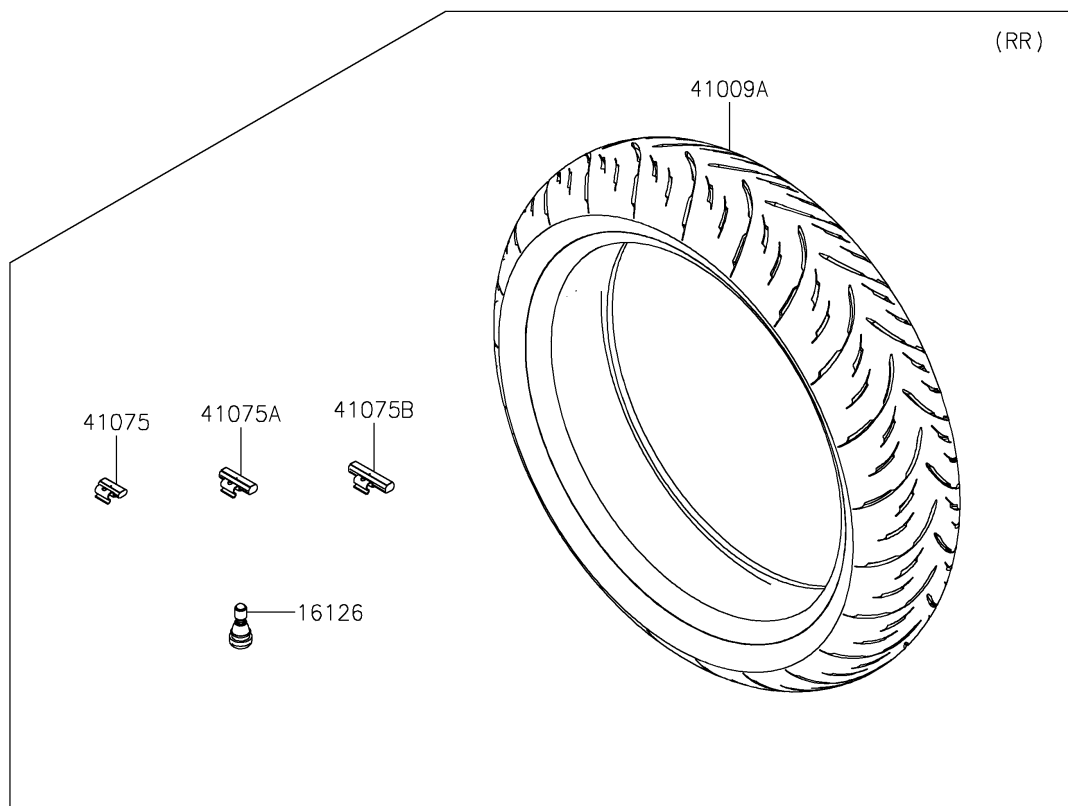

2018 NINJA® 400 ABS PARTS DIAGRAM

Tires

2018 NINJA® 400 ABS PARTS LIST

Tires

ITEM NAME	PART NUMBER	QUANTITY
VALVE,TIRE (Ref # 16126)	16126-1140	1
TIRE,FR,110/70R17 54H,GPR-300F (Ref # 41009)	41009-0773	1
TIRE,RR,150/60R17 66H,GPR-300 (Ref # 41009A)	41009-0774	1
BALANCER-WHEEL,10G,SILVER (Ref # 41075)	41075-0007	1
BALANCER-WHEEL,20G,SILVER (Ref # 41075A)	41075-0008	1
BALANCER-WHEEL,30G,SILVER (Ref # 41075B)	41075-0009	1