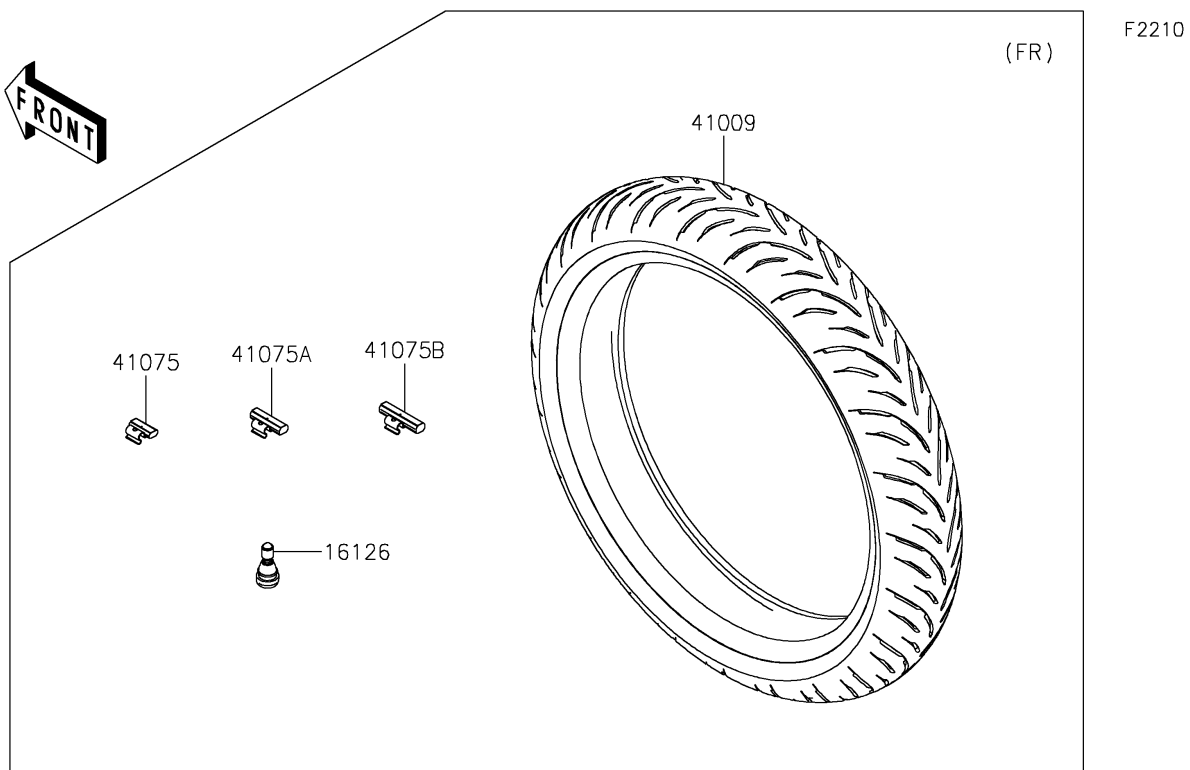

2018 NINJA® 400 ABS PARTS DIAGRAM

Tires

2018 NINJA® 400 ABS PARTS LIST

Tires

ITEM NAME	PART NUMBER	QUANTITY
VALVE,TIRE (Ref # 16126)	16126-1140	1
TIRE,FR,110/70R17 54H,GPR-300F (Ref # 41009)	41009-0773	1
TIRE,RR,150/60R17 66H,GPR-300 (Ref # 41009A)	41009-0774	1
BALANCER-WHEEL,10G,SILVER (Ref # 41075)	41075-0007	1
BALANCER-WHEEL,20G,SILVER (Ref # 41075A)	41075-0008	1
BALANCER-WHEEL,30G,SILVER (Ref # 41075B)	41075-0009	1