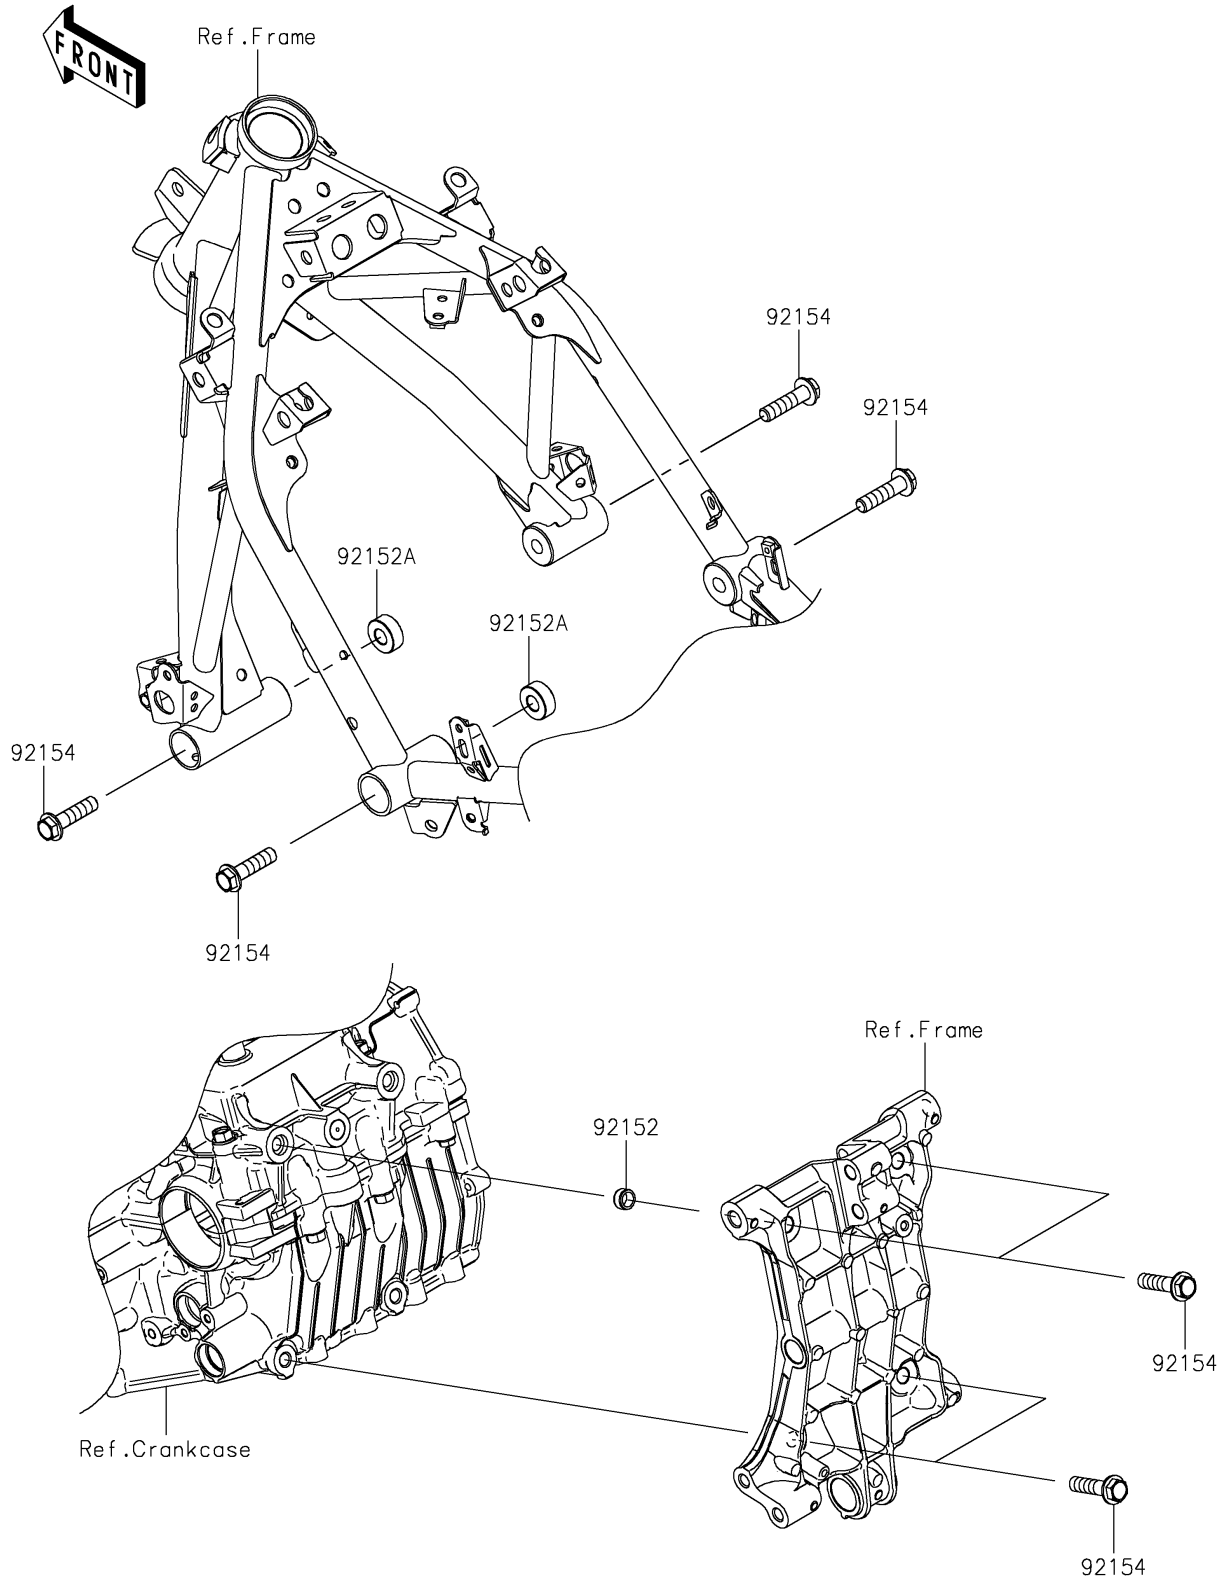

2018 NINJA® 400 ABS PARTS DIAGRAM

Engine Mount

F2122

2018 NINJA® 400 ABS PARTS LIST

Engine Mount

ITEM NAME	PART NUMBER	QUANTITY
COLLAR,DOWEL PIN (Ref # 92152)	92152-0679	1
COLLAR,11X25X10 (Ref # 92152A)	92152-2397	1
BOLT,FLANGED,10X40 (Ref # 92154)	92154-2812	1