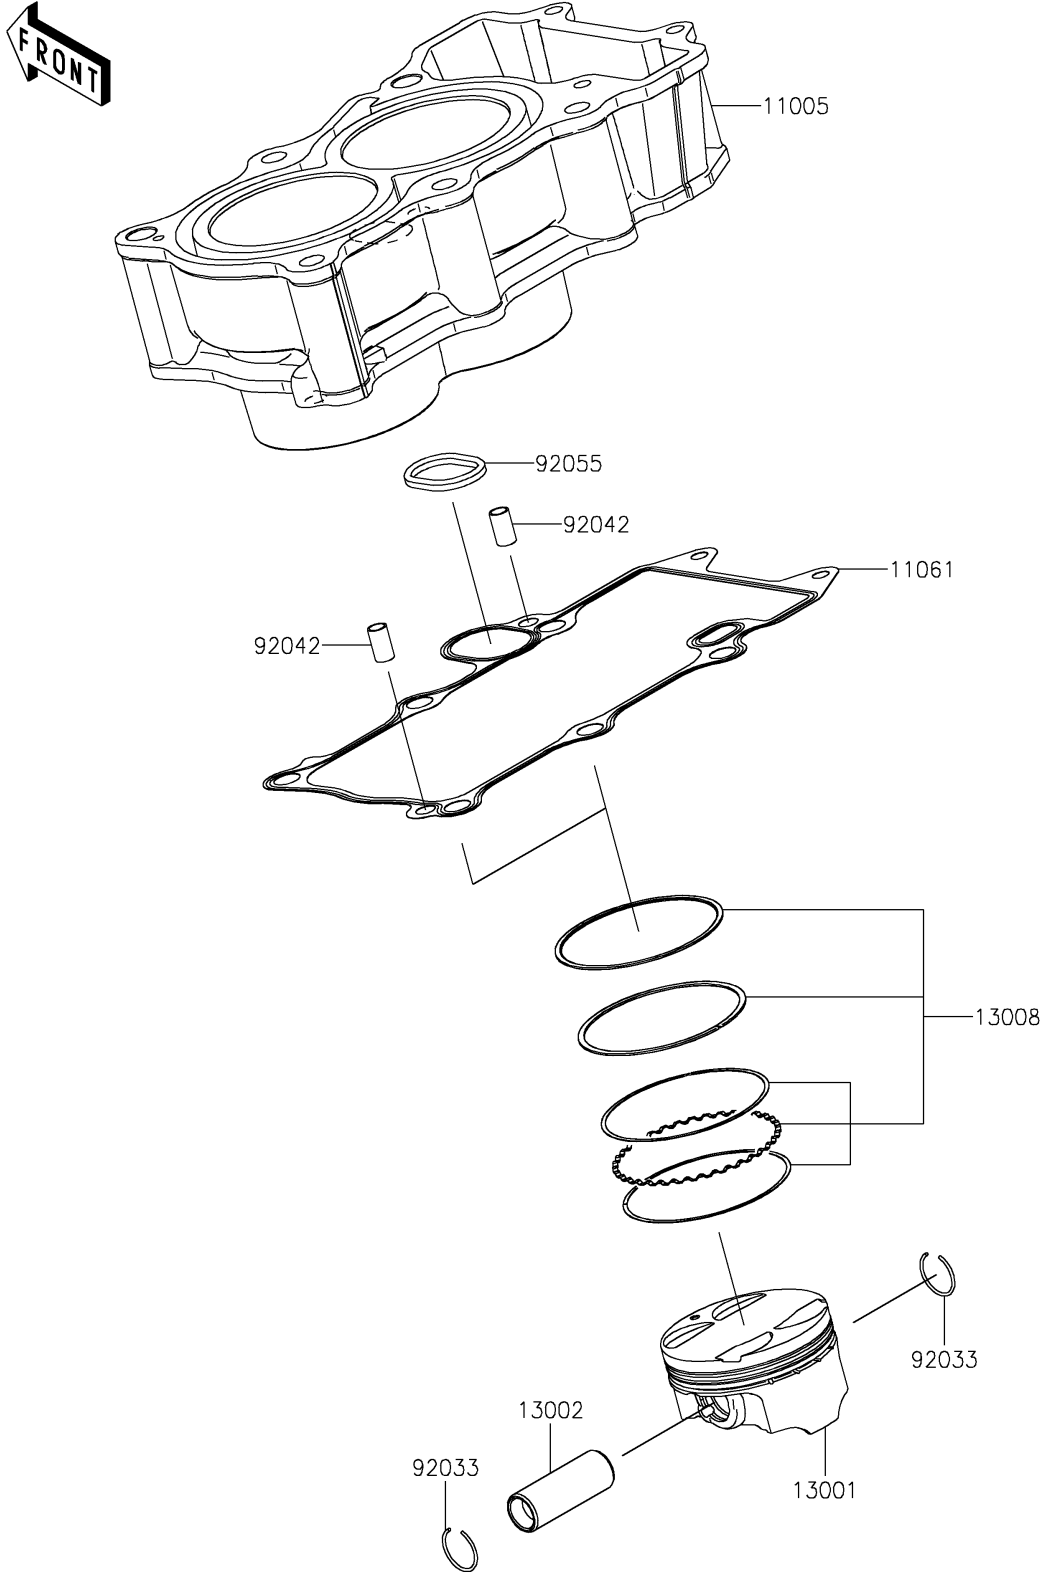

2018 NINJA® 400 ABS PARTS DIAGRAM

Cylinder/Piston(s)

E1120

2018 NINJA® 400 ABS PARTS LIST

Cylinder/Piston(s)

ITEM NAME	PART NUMBER	QUANTITY
CYLINDER-ENGINE (Ref # 11005)	11005-0668	1
GASKET,CYLINDER BASE (Ref # 11061)	11061-1247	1
PISTON-ENGINE (Ref # 13001)	13001-0790	1
PIN-PISTON (Ref # 13002)	13002-0050	1
RING-SET-PISTON (Ref # 13008)	13008-0576	1
RING-SNAP (Ref # 92033)	92033-1054	1
PIN,DOWEL,6.3X8X14 (Ref # 92042)	92042-007	1
RING-O (Ref # 92055)	92055-0888	1