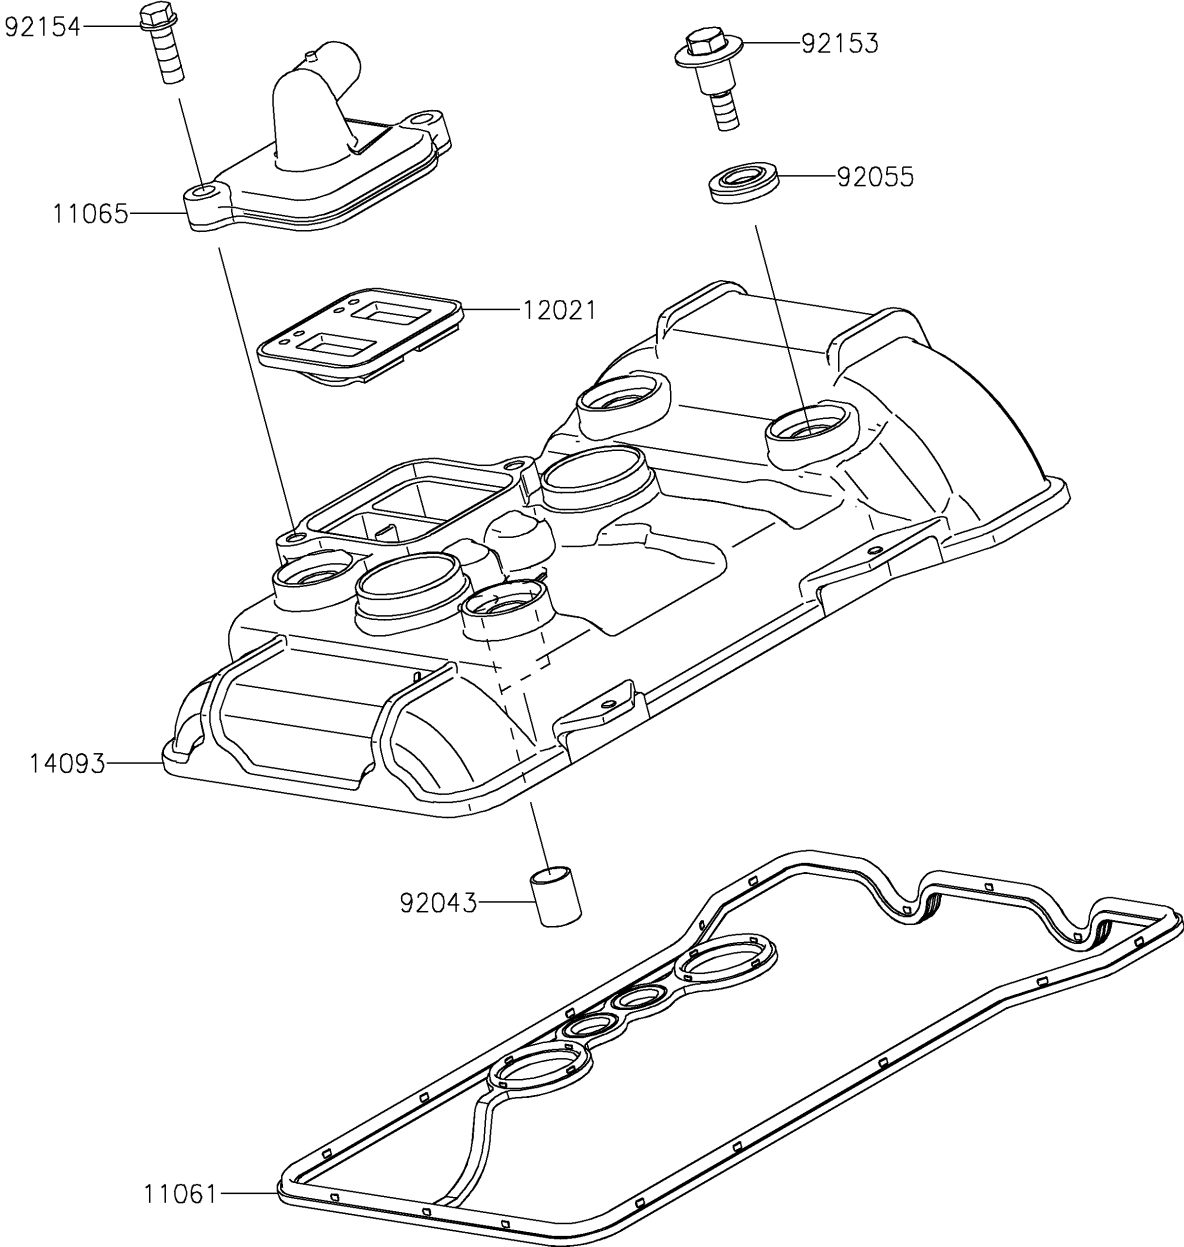

## 2018 NINJA® 400 ABS PARTS DIAGRAM

Cylinder Head Cover

E1112

## 2018 NINJA® 400 ABS PARTS LIST

Cylinder Head Cover

ITEM NAME	PART NUMBER	QUANTITY
GASKET,CYLINDER HEAD COVER (Ref # 11061)	11061-1250	1
CAP,HEAD (Ref # 11065)	11065-0994	1
VALVE-ASSY-REED (Ref # 12021)	12021-0708	1
COVER,CYLINDER HEAD (Ref # 14093)	14093-0761	1
PIN,10.1X12X14 (Ref # 92043)	92043-4009	1
RING-O (Ref # 92055)	92055-0143	1
BOLT,HEAD COVER (Ref # 92153)	92153-0793	1
BOLT,FLANGED,6X18 (Ref # 92154)	92154-1775	1