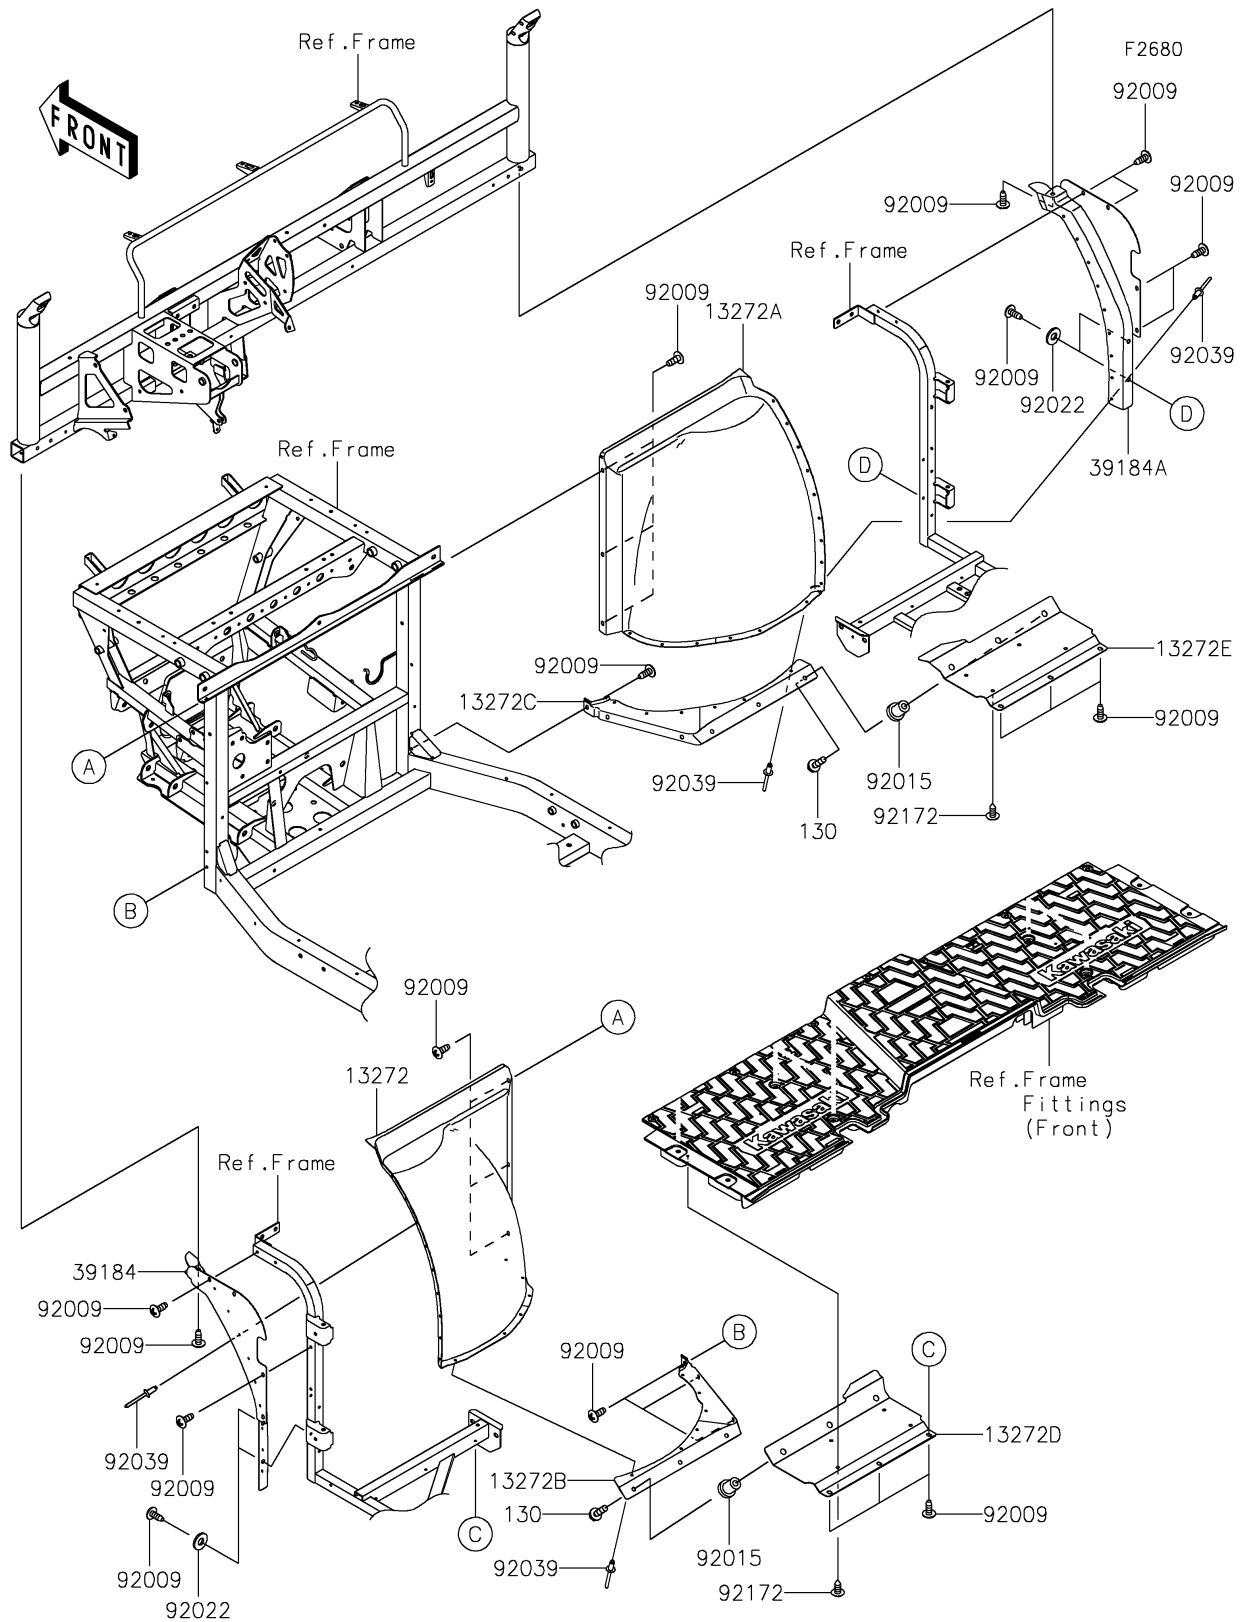

## 2018 MULE PRO-FX™ EPS LE PARTS DIAGRAM

Guard(s)

## 2018 MULE PRO-FX™ EPS LE PARTS LIST

Guard(s)

ITEM NAME	PART NUMBER	QUANTITY
BOLT-FLANGED,6X20 (Ref # 130)	130BA0620	1
PLATE (Ref # 13272)	13272-2323	1
PLATE (Ref # 13272A)	13272-2324	1
PLATE (Ref # 13272B)	13272-2327	1
PLATE (Ref # 13272C)	13272-2328	1
PLATE,UNDER GUARD,LH (Ref # 13272D)	13272-2330	1
PLATE,UNDER GUARD,RH (Ref # 13272E)	13272-2331	1
BRACKET-ASSY,SIDE,LH (Ref # 39184)	39184-0718	1
BRACKET-ASSY,SIDE,RH (Ref # 39184A)	39184-0719	1
SCREW,TAPPING,6X16 (Ref # 92009)	92009-1166	1
NUT,RUBBER,6MM (Ref # 92015)	92015-1692	1
WASHER,8.2X19X2 (Ref # 92022)	92022-1533	1
RIVET,4.8X7.6 (Ref # 92039)	92039-0784	1
SCREW,6X16 (Ref # 92172)	92172-0284	1