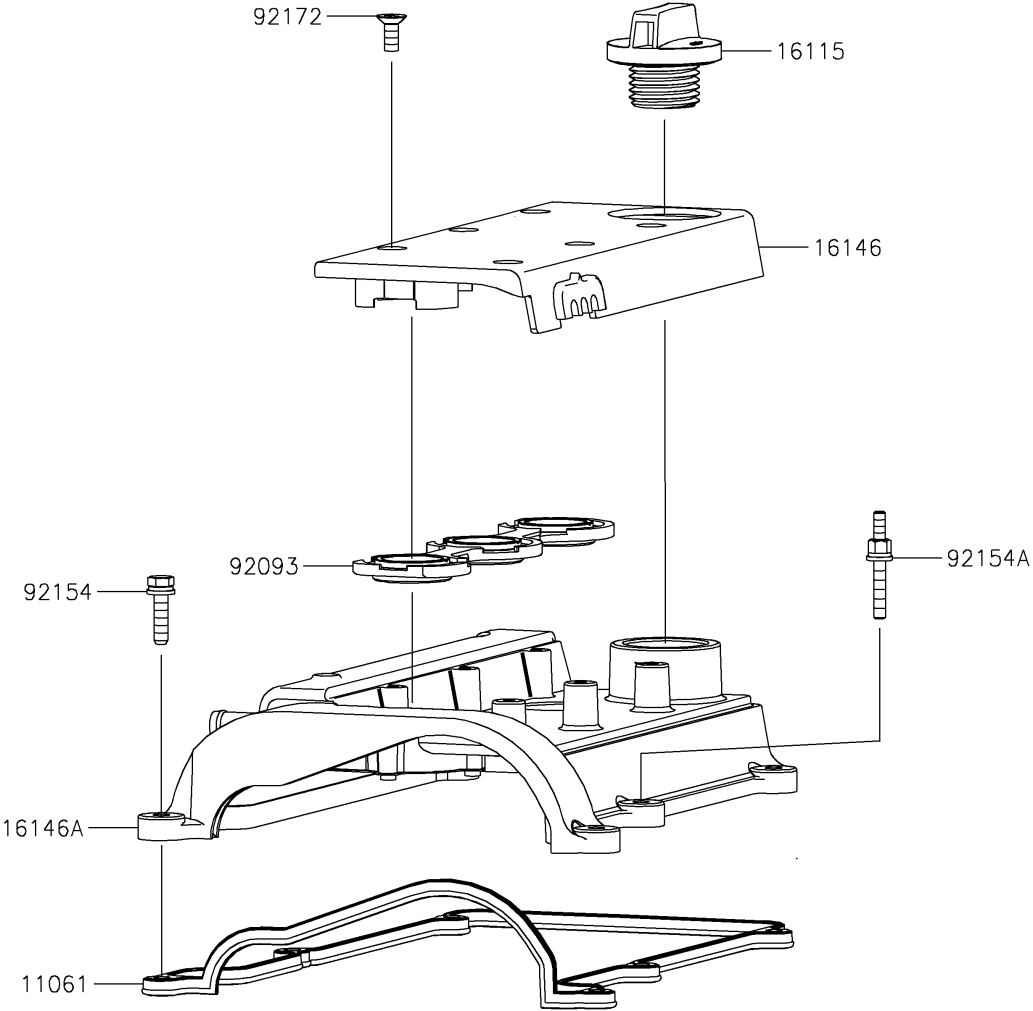

2018 MULE PRO-FX™ EPS LE PARTS DIAGRAM

Cylinder Head Cover

E1112

2018 MULE PRO-FX™ EPS LE PARTS LIST

Cylinder Head Cover

ITEM NAME	PART NUMBER	QUANTITY
GASKET,HEAD COVER (Ref # 11061)	11061-0953	1
CAP-OIL FILLER (Ref # 16115)	16115-0027	1
COVER-ASSY,SPARK PLUG (Ref # 16146)	16146-0738	1
COVER-ASSY,CYLINDER HEAD (Ref # 16146A)	16146-0741	1
SEAL,SPARK PLUG COVER (Ref # 92093)	92093-0608	1
BOLT,6X25 (Ref # 92154)	92154-1583	1
BOLT (Ref # 92154A)	92154-1584	1
SCREW,6X16 (Ref # 92172)	92172-0905	1