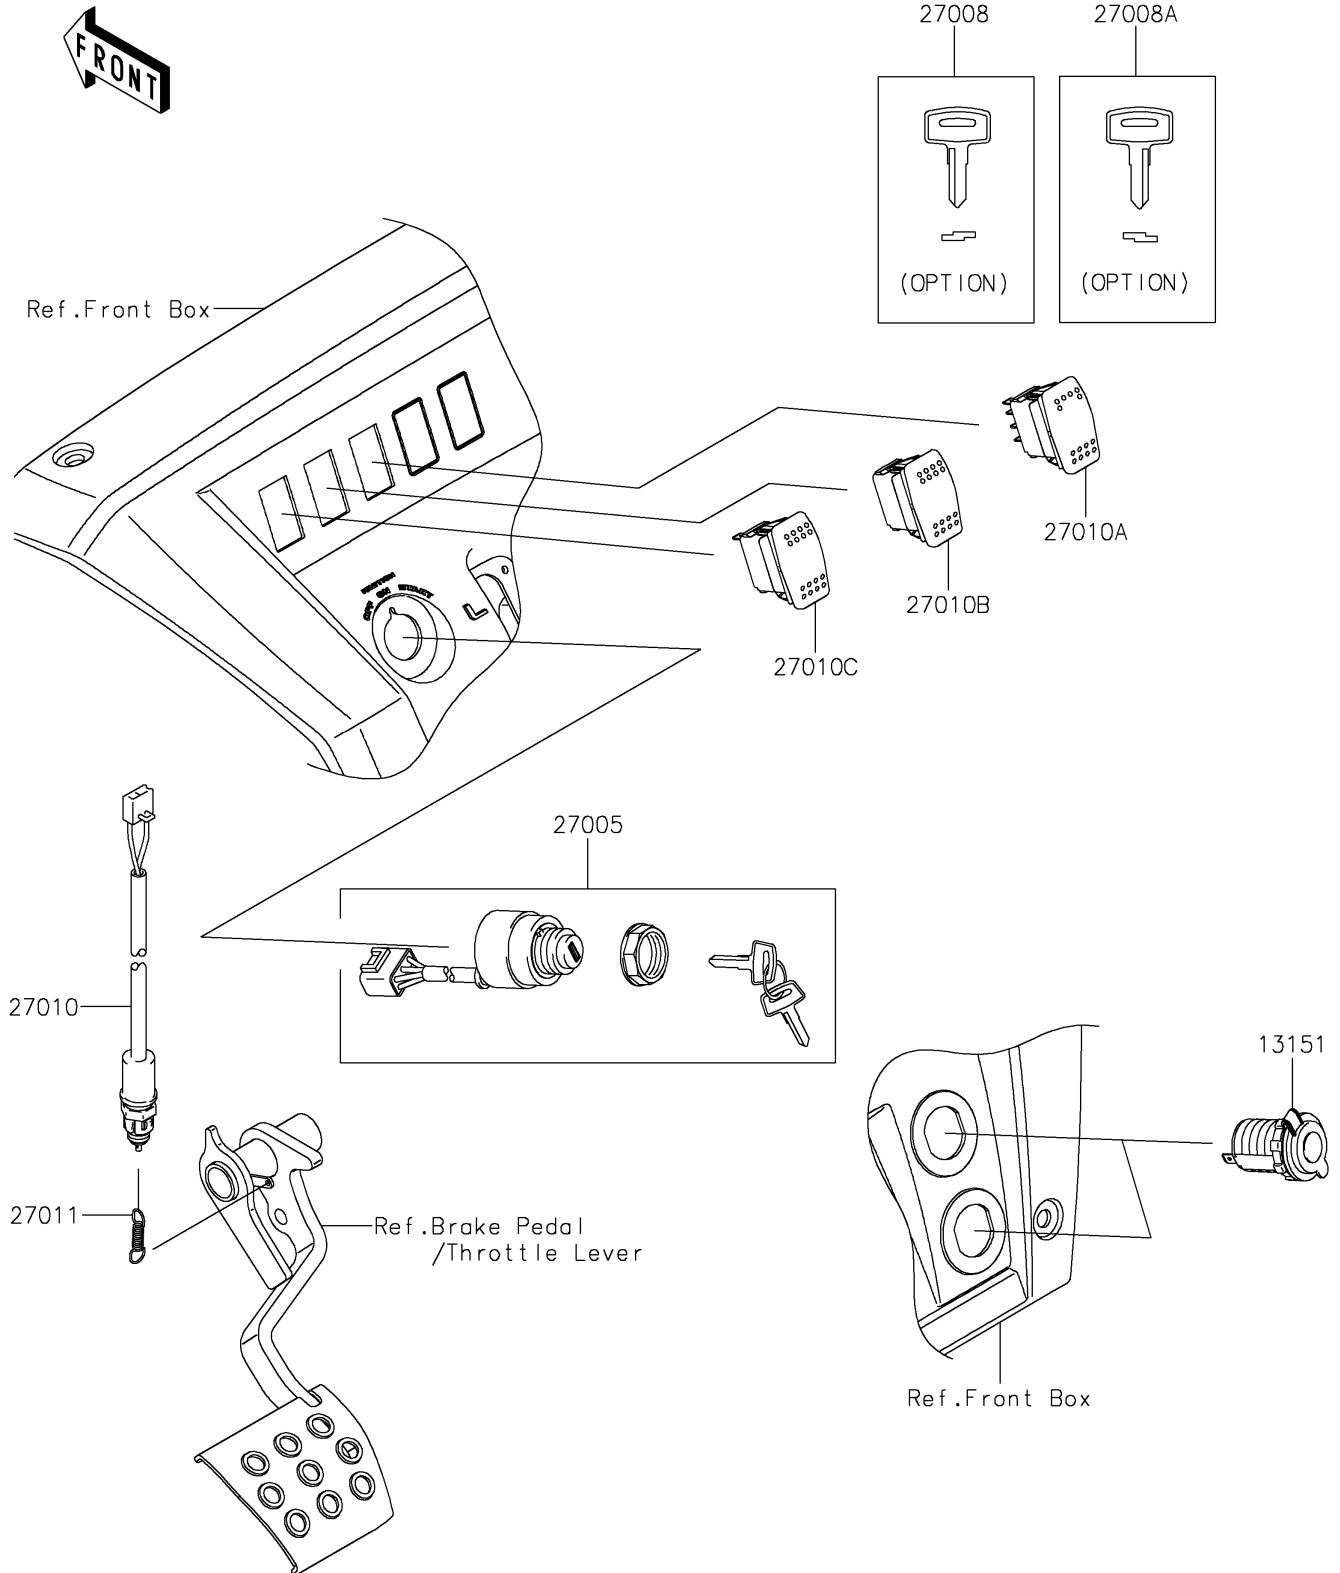

2018 MULE PRO-FX™ PARTS DIAGRAM

Ignition Switch

F2770

2018 MULE PRO-FX™ PARTS LIST

Ignition Switch

ITEM NAME	PART NUMBER	QUANTITY
SWITCH-COMP,OUTLET,12V (Ref # 13151)	13151-0556	1
SWITCH-ASSY-IGNITION (Ref # 27005)	27005-0643	1
KEY-LOCK,BLANK (Ref # 27008)	27008-1153	1
KEY-LOCK,BLANK (Ref # 27008A)	27008-1157	1
SWITCH,BRAKE (Ref # 27010)	27010-0724	1
SWITCH,HEAD LAMP (Ref # 27010A)	27010-0750	1
SWITCH,2WD/4WD (Ref # 27010B)	27010-0751	1
SWITCH,DIFF LOCK (Ref # 27010C)	27010-0810	1
SPRING,BRAKE LAMP SWITCH (Ref # 27011)	27011-006	1