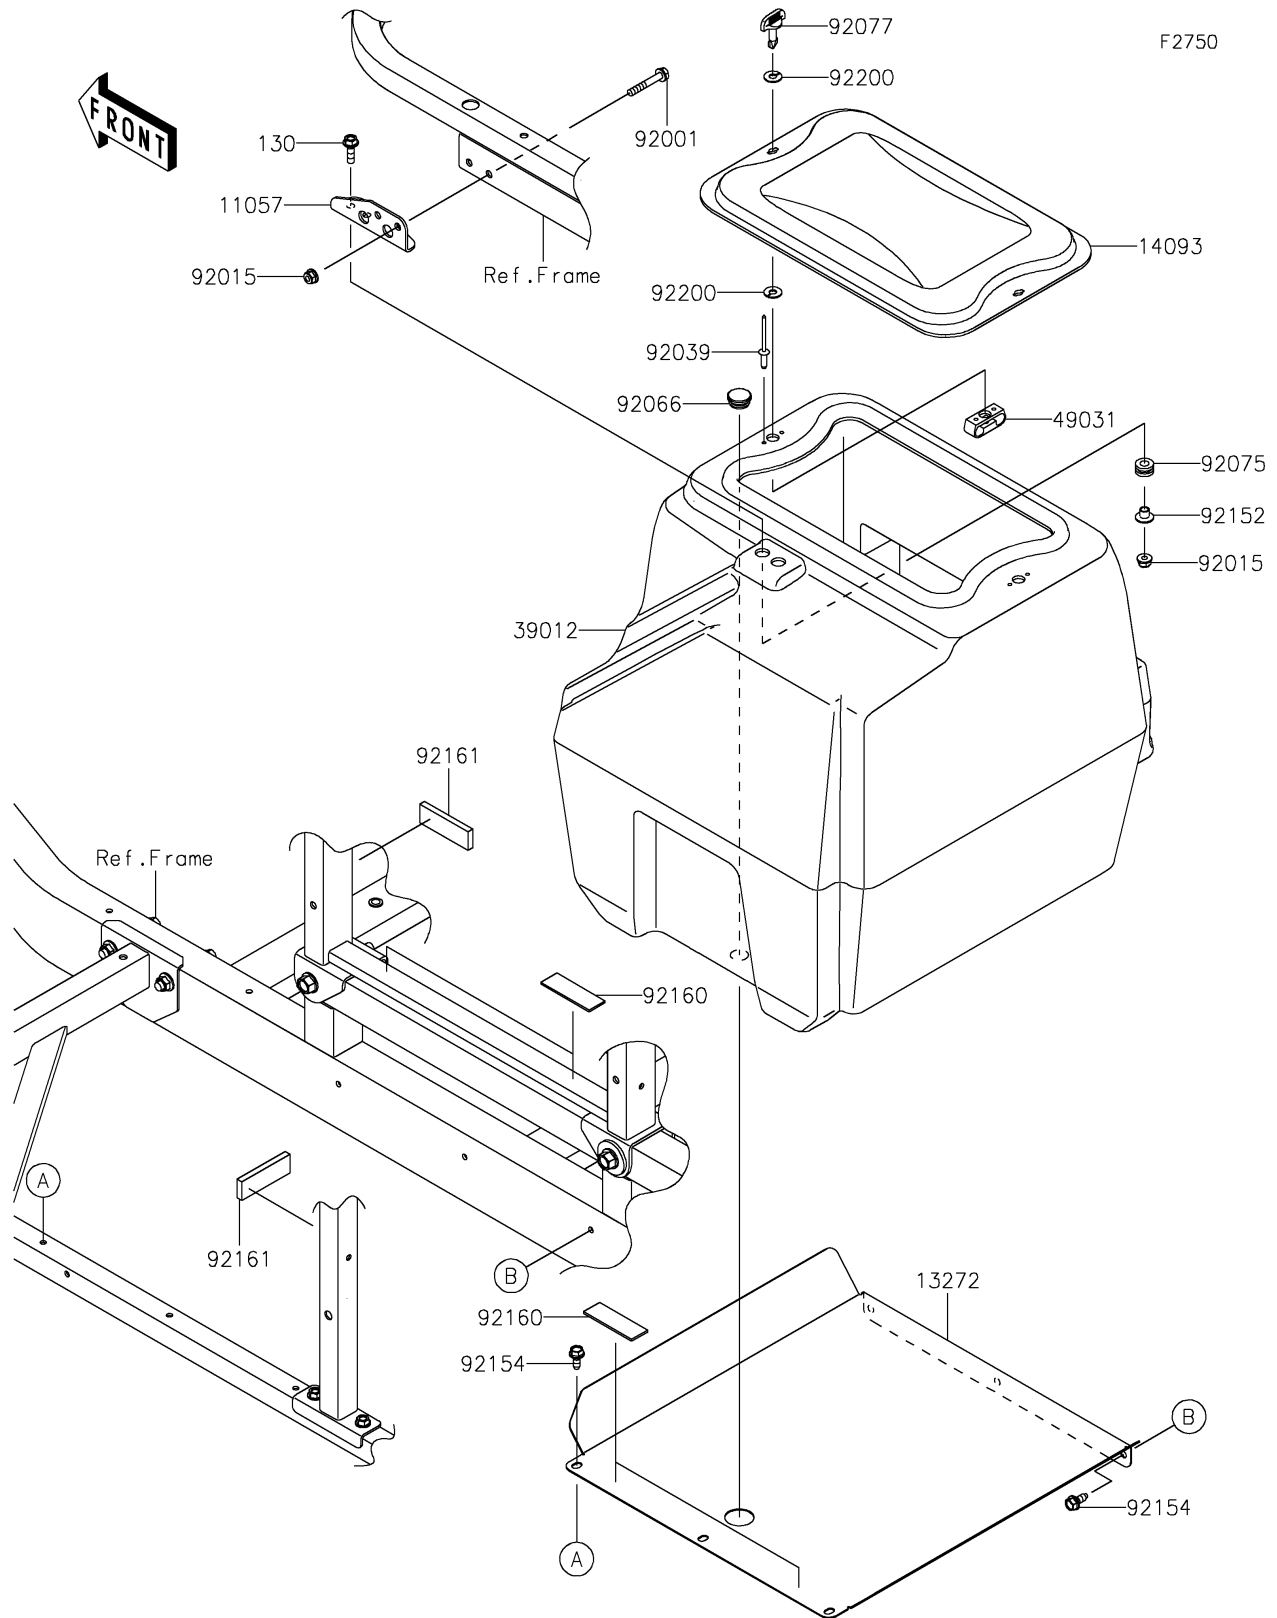

## 2018 MULE PRO-FX™ PARTS DIAGRAM

Other

## 2018 MULE PRO-FX™ PARTS LIST

Other

ITEM NAME	PART NUMBER	QUANTITY
BRACKET,TUB MOUNT (Ref # 11057)	11057-1503	1
BOLT-FLANGED,6X20 (Ref # 130)	130BA0620	1
PLATE,FLOOR BOTTOM (Ref # 13272)	13272-2205	1
COVER,STORAGE BOX (Ref # 14093)	14093-0523	1
CASE-STORAGE (Ref # 39012)	39012-0046	1
LATCH (Ref # 49031)	49031-0008	1
BOLT,FLANGED,6X38 (Ref # 92001)	92001-1105	1
NUT,LOCK,FLANGED,6MM (Ref # 92015)	92015-1603	1
RIVET,3.2X9.5 (Ref # 92039)	92039-0785	1
PLUG (Ref # 92066)	92066-1306	1
DAMPER (Ref # 92075)	92075-1912	1
KNOB (Ref # 92077)	92077-0030	1
COLLAR,6.3X8.3X9.2 (Ref # 92152)	92152-0237	1
BOLT,6X15.6 (Ref # 92154)	92154-1250	1
DAMPER (Ref # 92160)	92160-1075	1
DAMPER,20X60X6 (Ref # 92161)	92161-1874	1
WASHER (Ref # 92200)	92200-0503	1