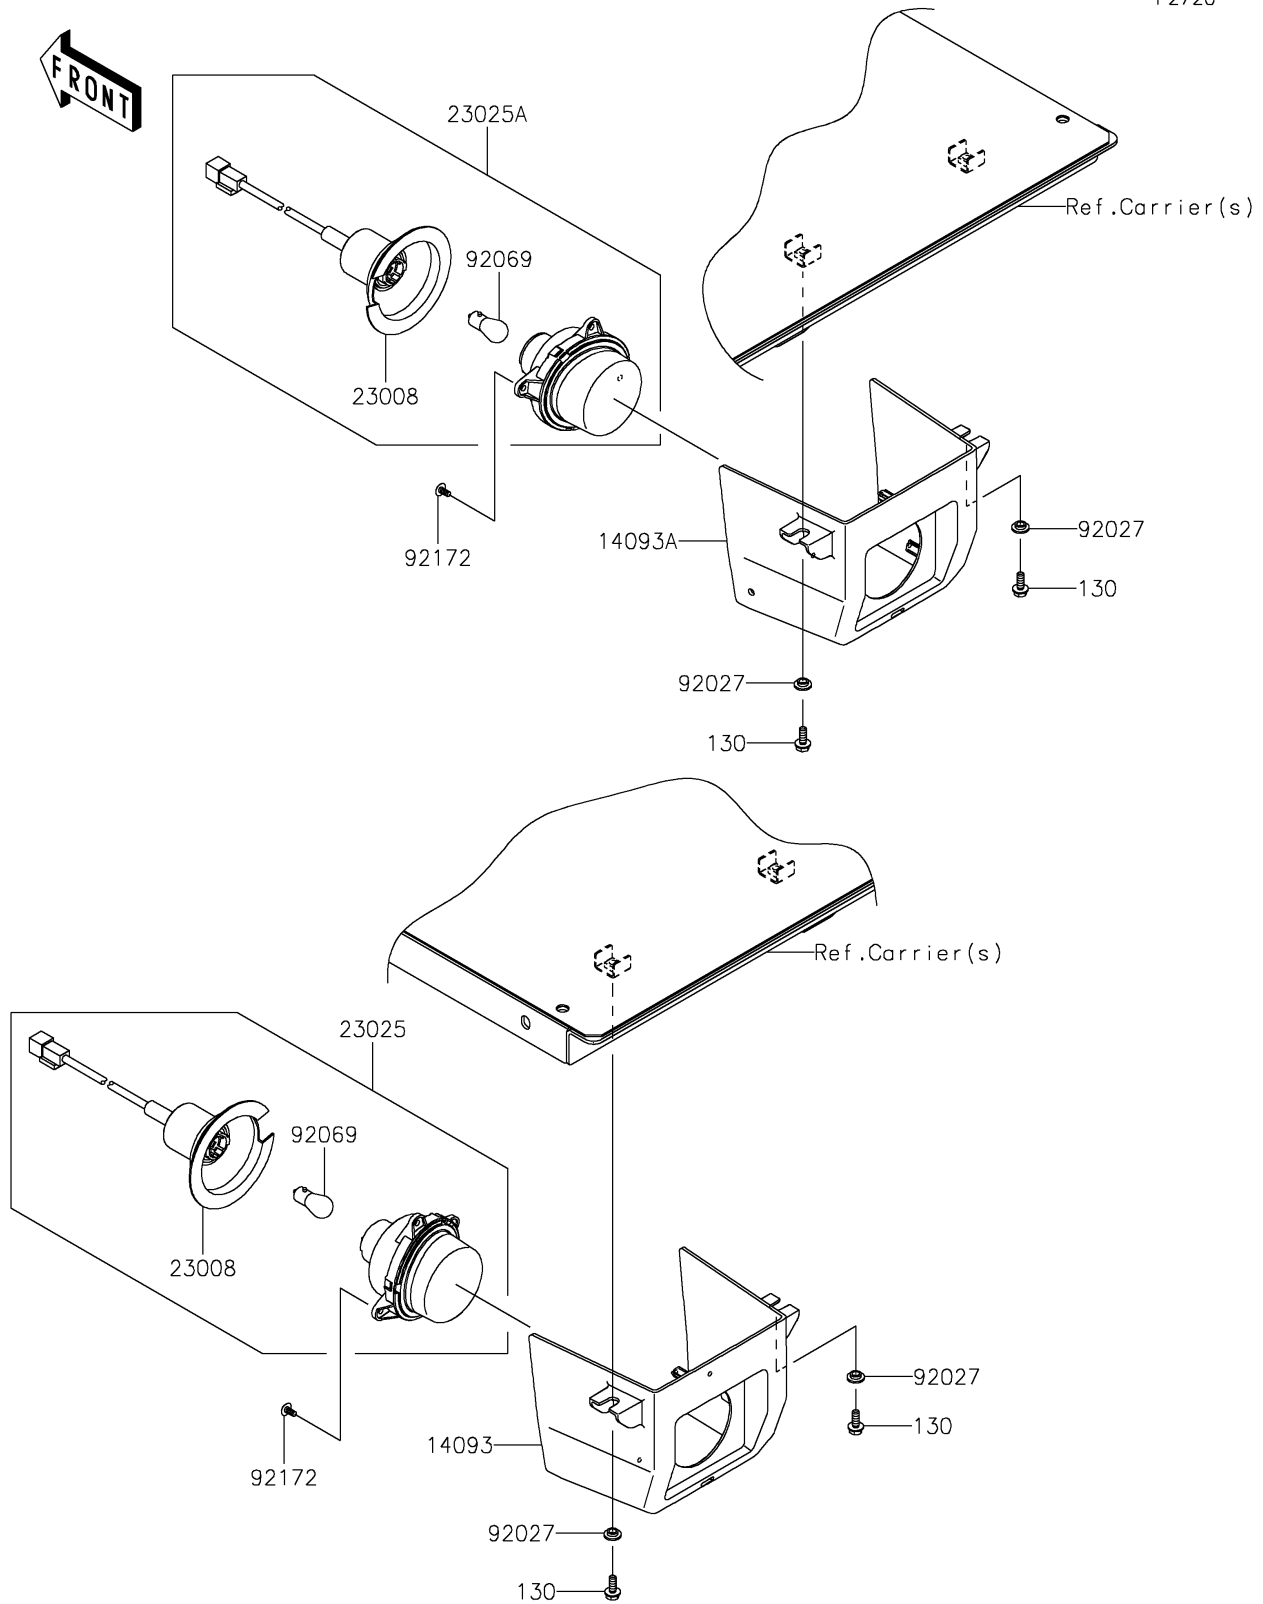

2018 MULE PRO-FX™ PARTS DIAGRAM

Taillight(s)

F2720

2018 MULE PRO-FX™ PARTS LIST

Taillight(s)

ITEM NAME	PART NUMBER	QUANTITY
BOLT-FLANGED,6X16 (Ref # 130)	130CA0616	1
COVER,TAIL LAMP,LH (Ref # 14093)	14093-0580	1
COVER,TAIL LAMP,RH (Ref # 14093A)	14093-0581	1
SOCKET-ASSY (Ref # 23008)	23008-0162	1
LAMP-TAIL,LH (Ref # 23025)	23025-0334	1
LAMP-TAIL,RH (Ref # 23025A)	23025-0341	1
COLLAR,L=4.6 (Ref # 92027)	92027-1168	1
BULB,12V 21/5W (Ref # 92069)	92069-0072	1
SCREW,TAPPING,5X10 (Ref # 92172)	92172-0262	1