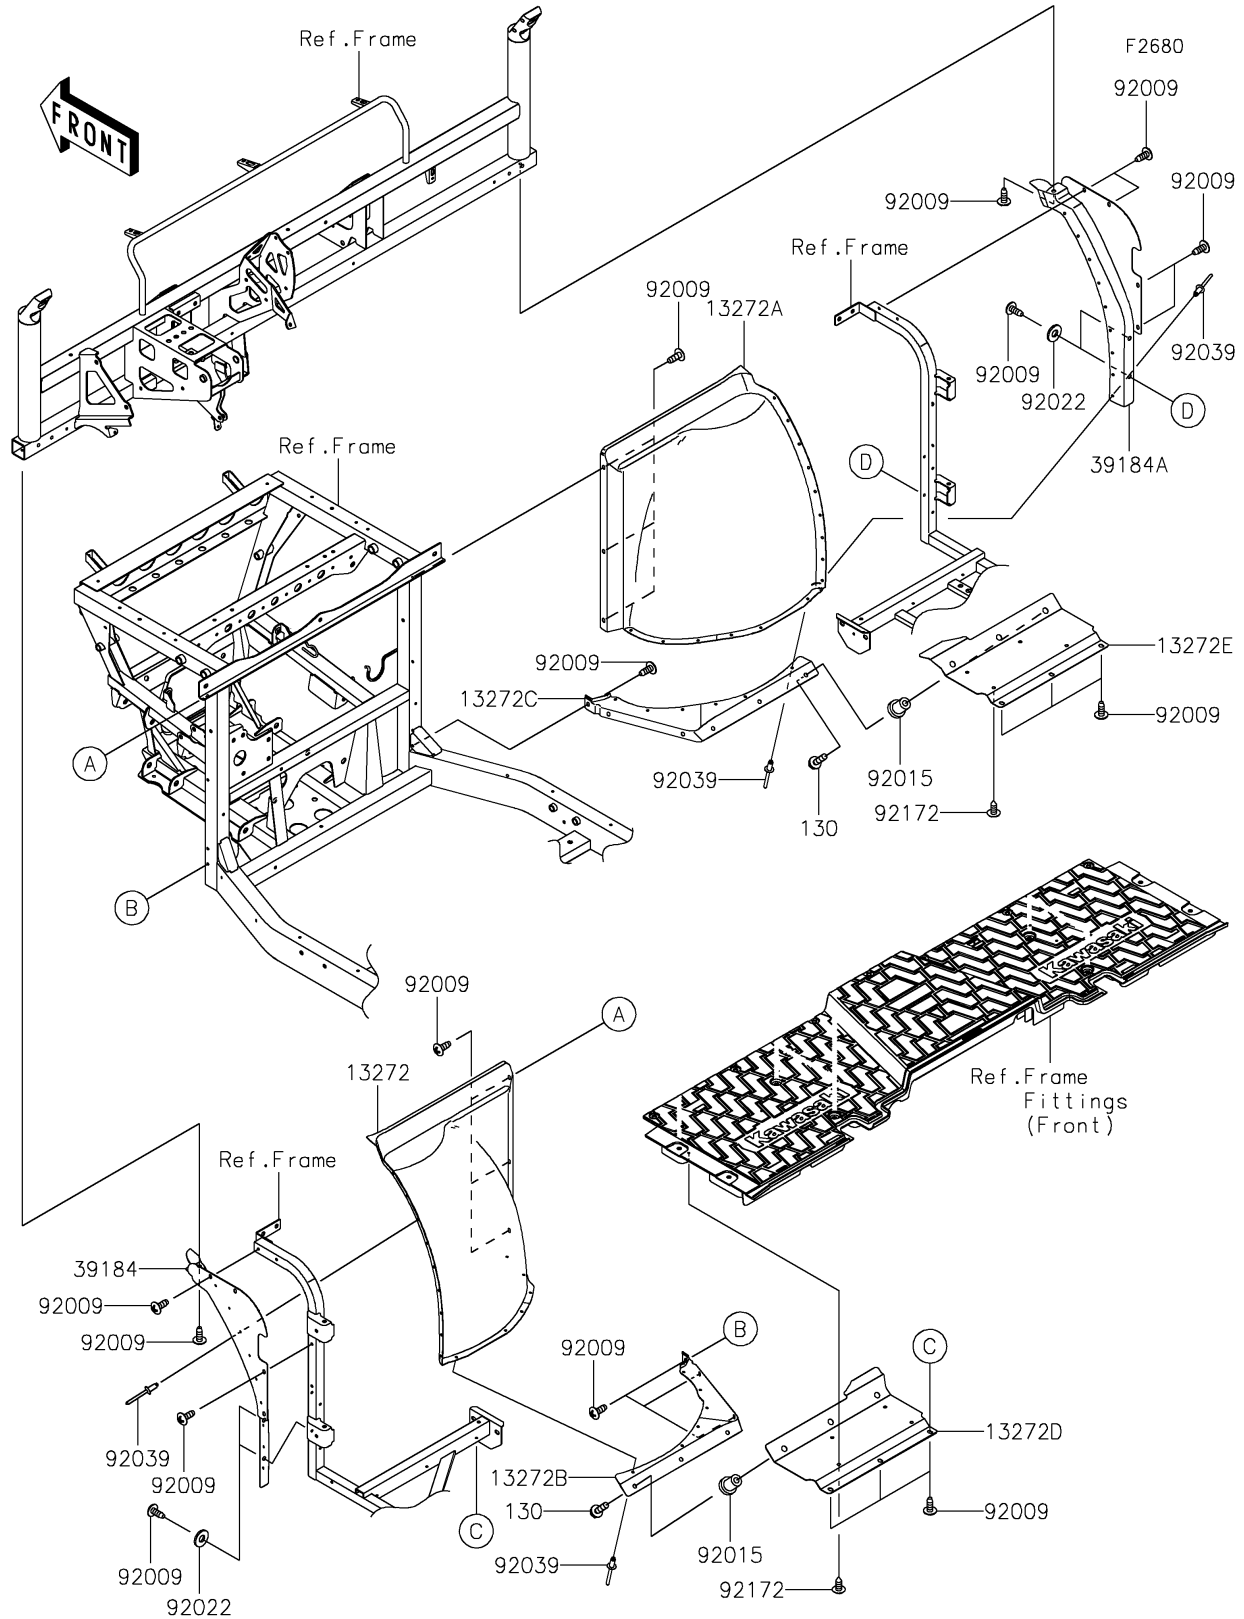

2018 MULE PRO-FX™ PARTS DIAGRAM

Guard(s)

2018 MULE PRO-FX™ PARTS LIST

Guard(s)

ITEM NAME	PART NUMBER	QUANTITY
BOLT-FLANGED,6X20 (Ref # 130)	130BA0620	1
PLATE (Ref # 13272)	13272-2323	1
PLATE (Ref # 13272A)	13272-2324	1
PLATE (Ref # 13272B)	13272-2327	1
PLATE (Ref # 13272C)	13272-2328	1
PLATE,UNDER GUARD,LH (Ref # 13272D)	13272-2330	1
PLATE,UNDER GUARD,RH (Ref # 13272E)	13272-2331	1
BRACKET-ASSY,SIDE,LH (Ref # 39184)	39184-0718	1
BRACKET-ASSY,SIDE,RH (Ref # 39184A)	39184-0719	1
SCREW,TAPPING,6X16 (Ref # 92009)	92009-1166	1
NUT,RUBBER,6MM (Ref # 92015)	92015-1692	1
WASHER,8.2X19X2 (Ref # 92022)	92022-1533	1
RIVET,4.8X7.6 (Ref # 92039)	92039-0784	1
SCREW,6X16 (Ref # 92172)	92172-0284	1