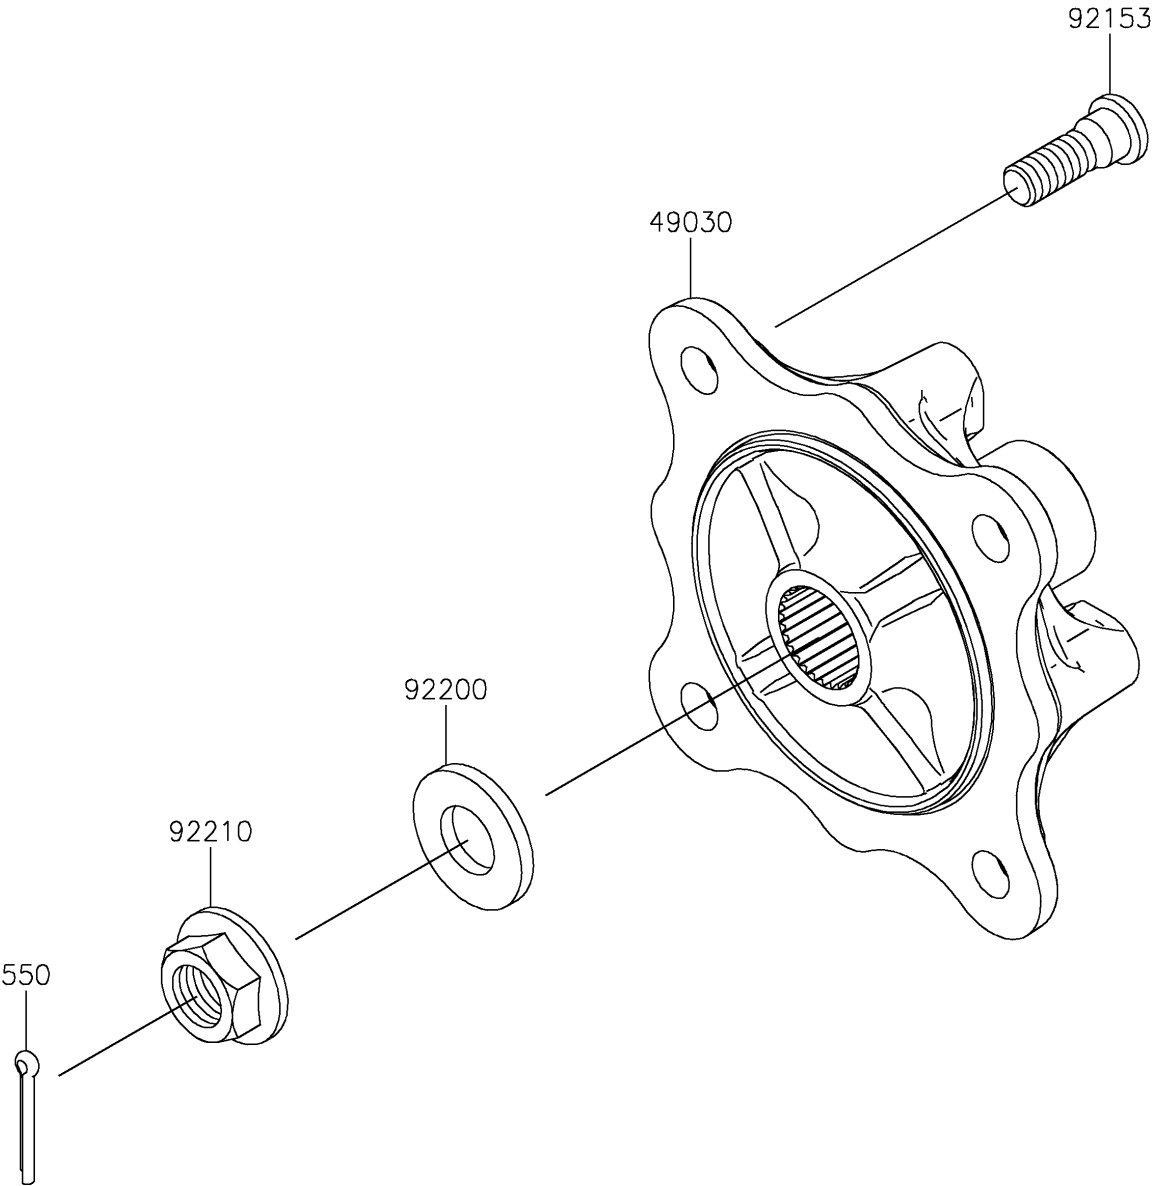

2018 MULE PRO-FX™ PARTS DIAGRAM

Rear Hubs/Brakes

F2240

2018 MULE PRO-FX™ PARTS LIST

Rear Hubs/Brakes

ITEM NAME	PART NUMBER	QUANTITY
HUB,RR (Ref # 49030)	49030-0049	1
PIN-COTTER,4.0X30 (Ref # 550)	550AA4030	1
BOLT,12MM (Ref # 92153)	92153-1915	1
WASHER,20.3X41X4.5 (Ref # 92200)	92200-0921	1
NUT,FLANGED,20MM (Ref # 92210)	92210-2093	1