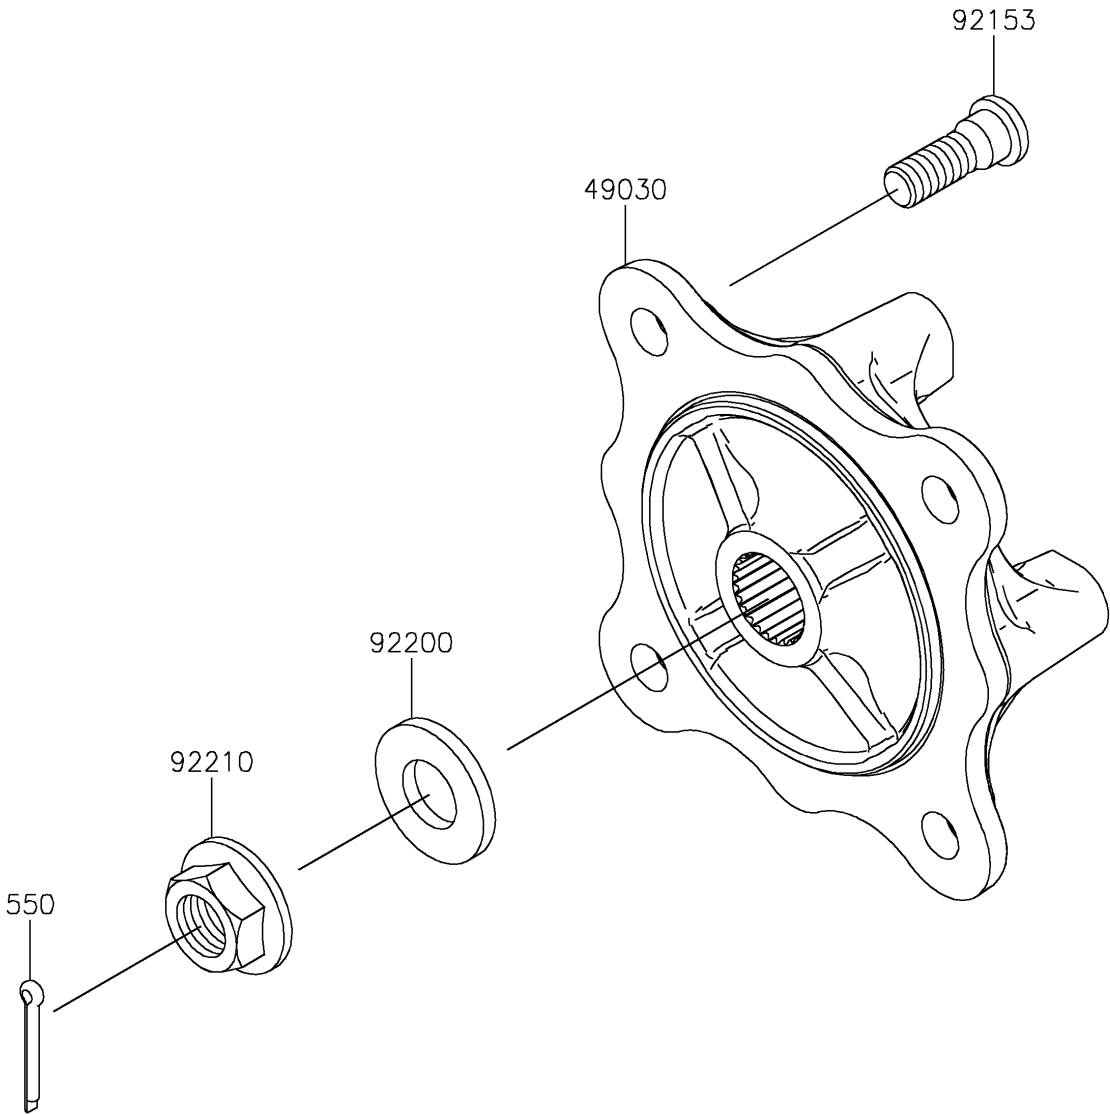

## 2018 MULE PRO-FX™ PARTS DIAGRAM

Front Hubs/Brakes

F2230

## 2018 MULE PRO-FX™ PARTS LIST

Front Hubs/Brakes

ITEM NAME	PART NUMBER	QUANTITY
HUB,FR (Ref # 49030)	49030-0048	1
PIN-COTTER,4.0X30 (Ref # 550)	550AA4030	1
BOLT,12MM (Ref # 92153)	92153-1915	1
WASHER,20.3X41X4.5 (Ref # 92200)	92200-0921	1
NUT,FLANGED,20MM (Ref # 92210)	92210-2093	1