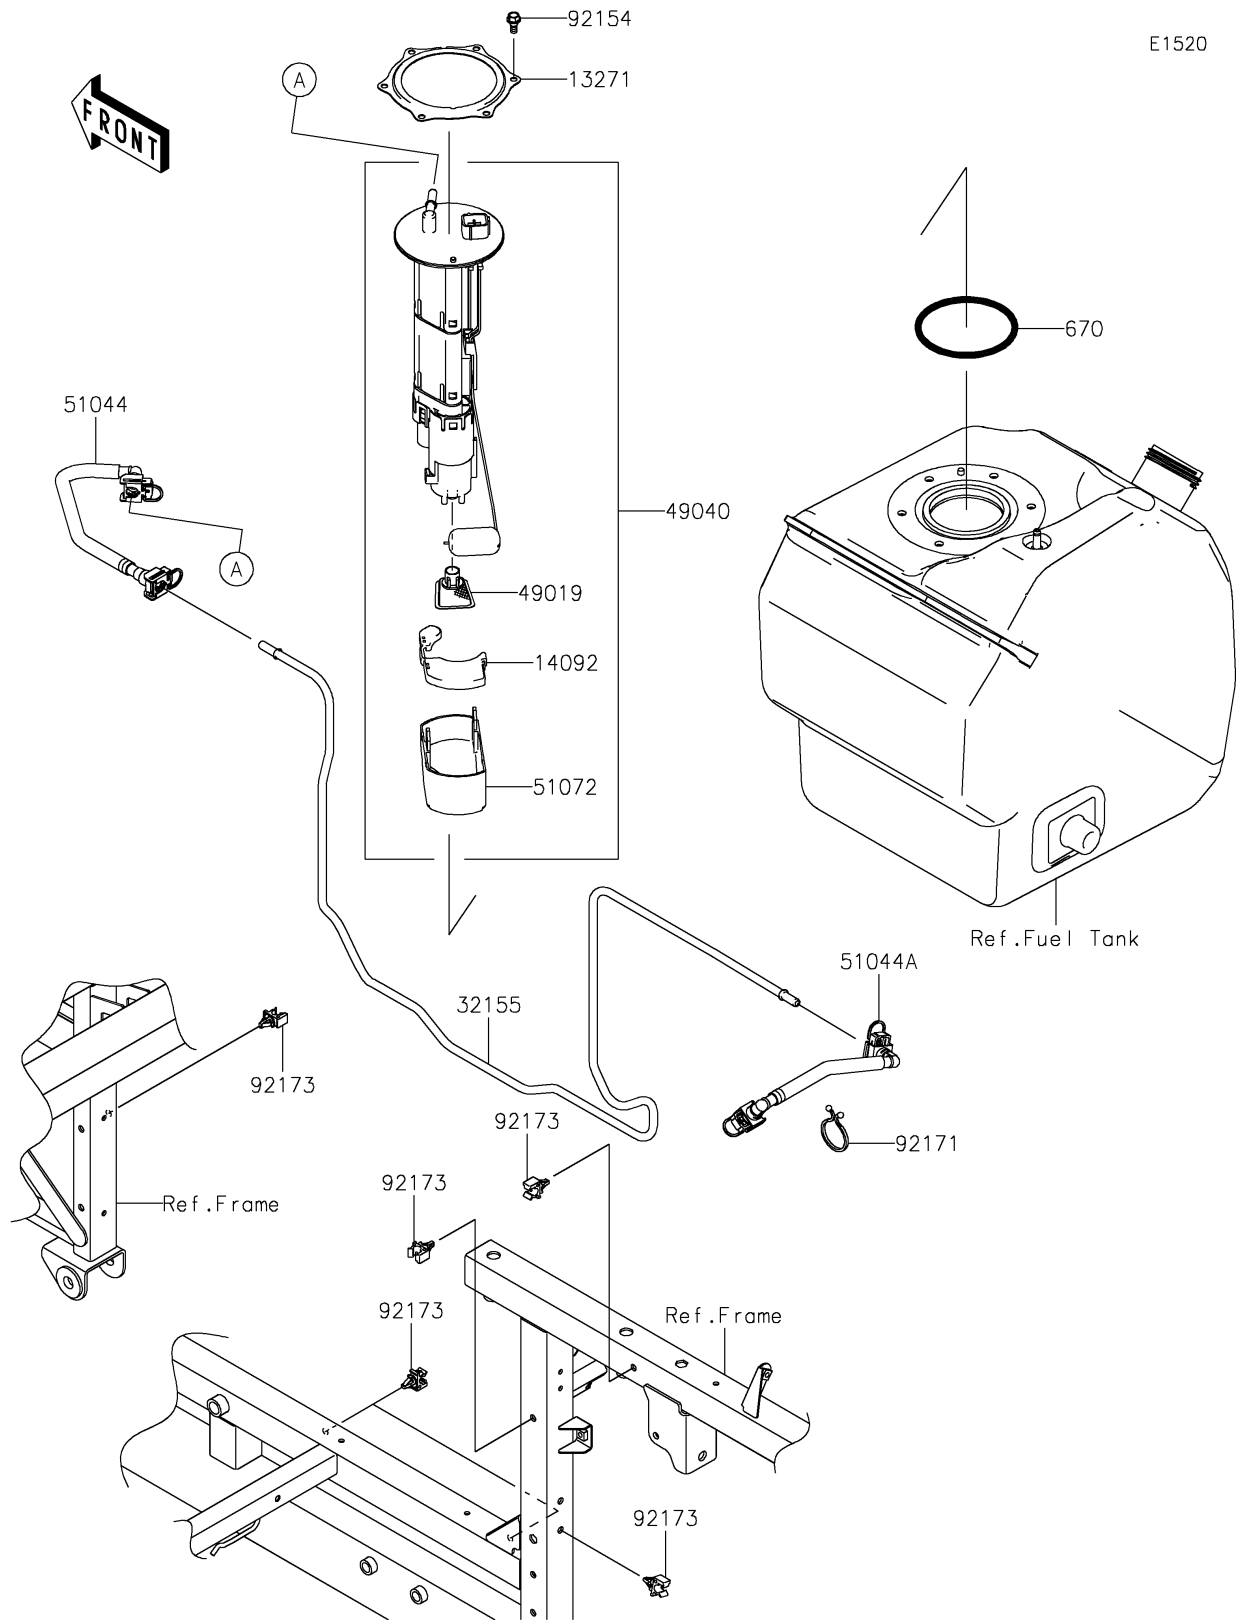

2018 MULE PRO-FX™ PARTS DIAGRAM

Fuel Pump

2018 MULE PRO-FX™ PARTS LIST

Fuel Pump

ITEM NAME	PART NUMBER	QUANTITY
PLATE (Ref # 13271)	13271-0980	1
COVER (Ref # 14092)	14092-1044	1
PIPE,FUEL (Ref # 32155)	32155-1619	1
FILTER-FUEL (Ref # 49019)	49019-0013	1
PUMP-FUEL (Ref # 49040)	49040-0733	1
TUBE-ASSY,TANK-PIPE (Ref # 51044)	51044-0833	1
TUBE-ASSY,PIPE-INJECTION PIPE (Ref # 51044A)	51044-0834	1
CHAMBER-FUEL (Ref # 51072)	51072-0003	1
O RING (Ref # 670)	670E5090	1
BOLT,FUEL PUMP (Ref # 92154)	92154-1326	1
CLAMP (Ref # 92171)	92171-0876	1
CLAMP,FUEL PIPE (Ref # 92173)	92173-1213	1