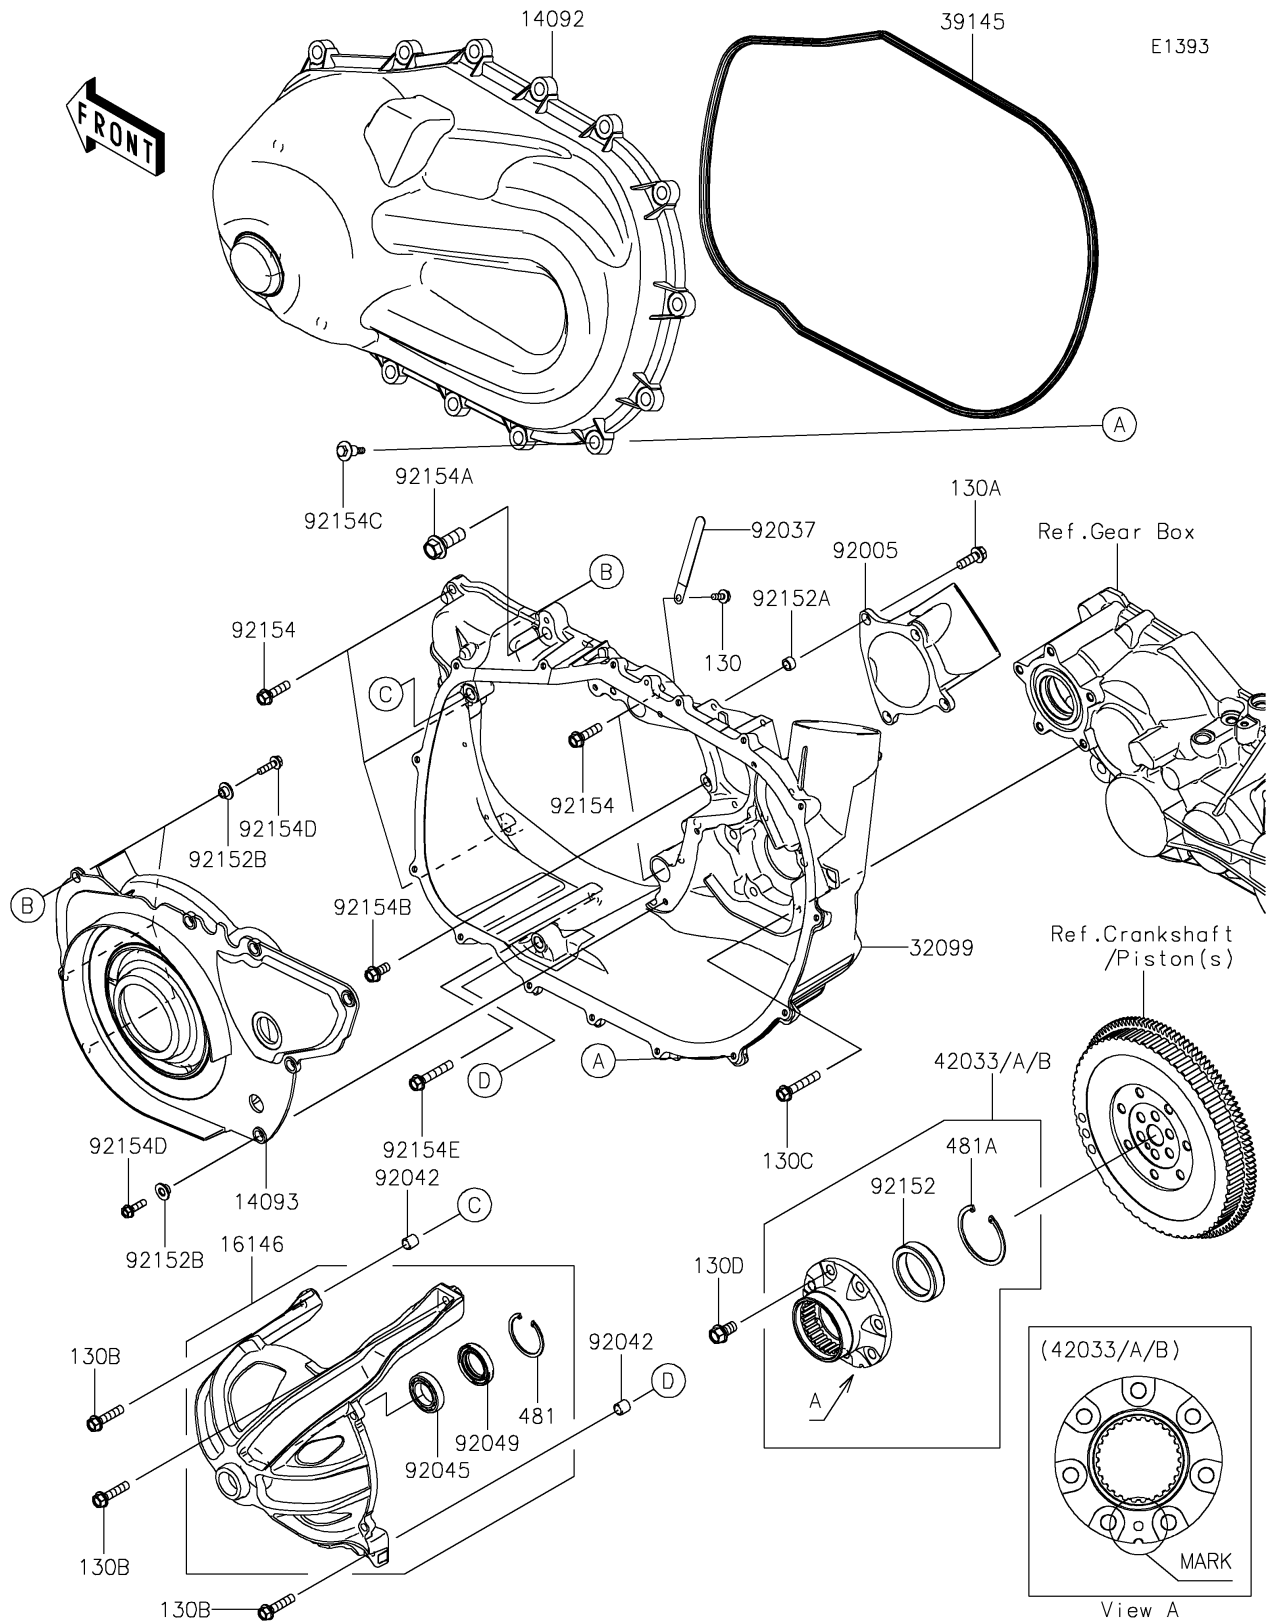

2018 MULE PRO-FX™ PARTS DIAGRAM

Converter Cover

2018 MULE PRO-FX™ PARTS LIST

Converter Cover

ITEM NAME	PART NUMBER	QUANTITY
BOLT-FLANGED,6X14 (Ref # 130)	130BA0614	1
BOLT-FLANGED,8X25 (Ref # 130A)	130BA0825	1
BOLT-FLANGED,8X35 (Ref # 130B)	130BA0835	1
BOLT-FLANGED,8X45 (Ref # 130C)	130BA0845	1
BOLT-FLANGED,10X18 (Ref # 130D)	130CA1018	1
COVER,CVT (Ref # 14092)	14092-1202	1
COVER (Ref # 14093)	14093-0717	1
COVER-ASSY (Ref # 16146)	16146-0734	1
CASE,CVT (Ref # 32099)	32099-0746	1
TRIM-SEAL (Ref # 39145)	39145-0047	1
COUPLING-ASSY,B MARK,WHITE (Ref # 42033)	42033-0582	1
COUPLING-ASSY,A MARK,BLUE (Ref # 42033A)	42033-0583	1
COUPLING-ASSY,C MARK,YELLOW (Ref # 42033B)	42033-0584	1
CIRCLIP-TYPE-C,45MM (Ref # 481)	481J4500	1
CIRCLIP (Ref # 481A)	481J6200	1
FITTING,INTAKE (Ref # 92005)	92005-0762	1
CLAMP (Ref # 92037)	92037-1993	1
PIN,DOWEL,12X14 (Ref # 92042)	92042-031	1
BEARING-BALL,#6905 (Ref # 92045)	92045-036	1
SEAL-OIL,HTC 28X45X8 (Ref # 92049)	92049-0767	1
COLLAR (Ref # 92152)	92152-1822	1
COLLAR,8.8X12.3X6.9 (Ref # 92152A)	92152-1853	1
COLLAR (Ref # 92152B)	92152-1931	1
BOLT,FLANGED,8X30 (Ref # 92154)	92154-0850	1
BOLT,FLANGED,12X35 (Ref # 92154A)	92154-1337	1
BOLT,FLANGED,8X18 (Ref # 92154B)	92154-1386	1
BOLT,CVT COVER (Ref # 92154C)	92154-1522	1
BOLT,FLANGED,6X22 (Ref # 92154D)	92154-1525	1
BOLT,FLANGED,8X45 (Ref # 92154E)	92154-1526	1