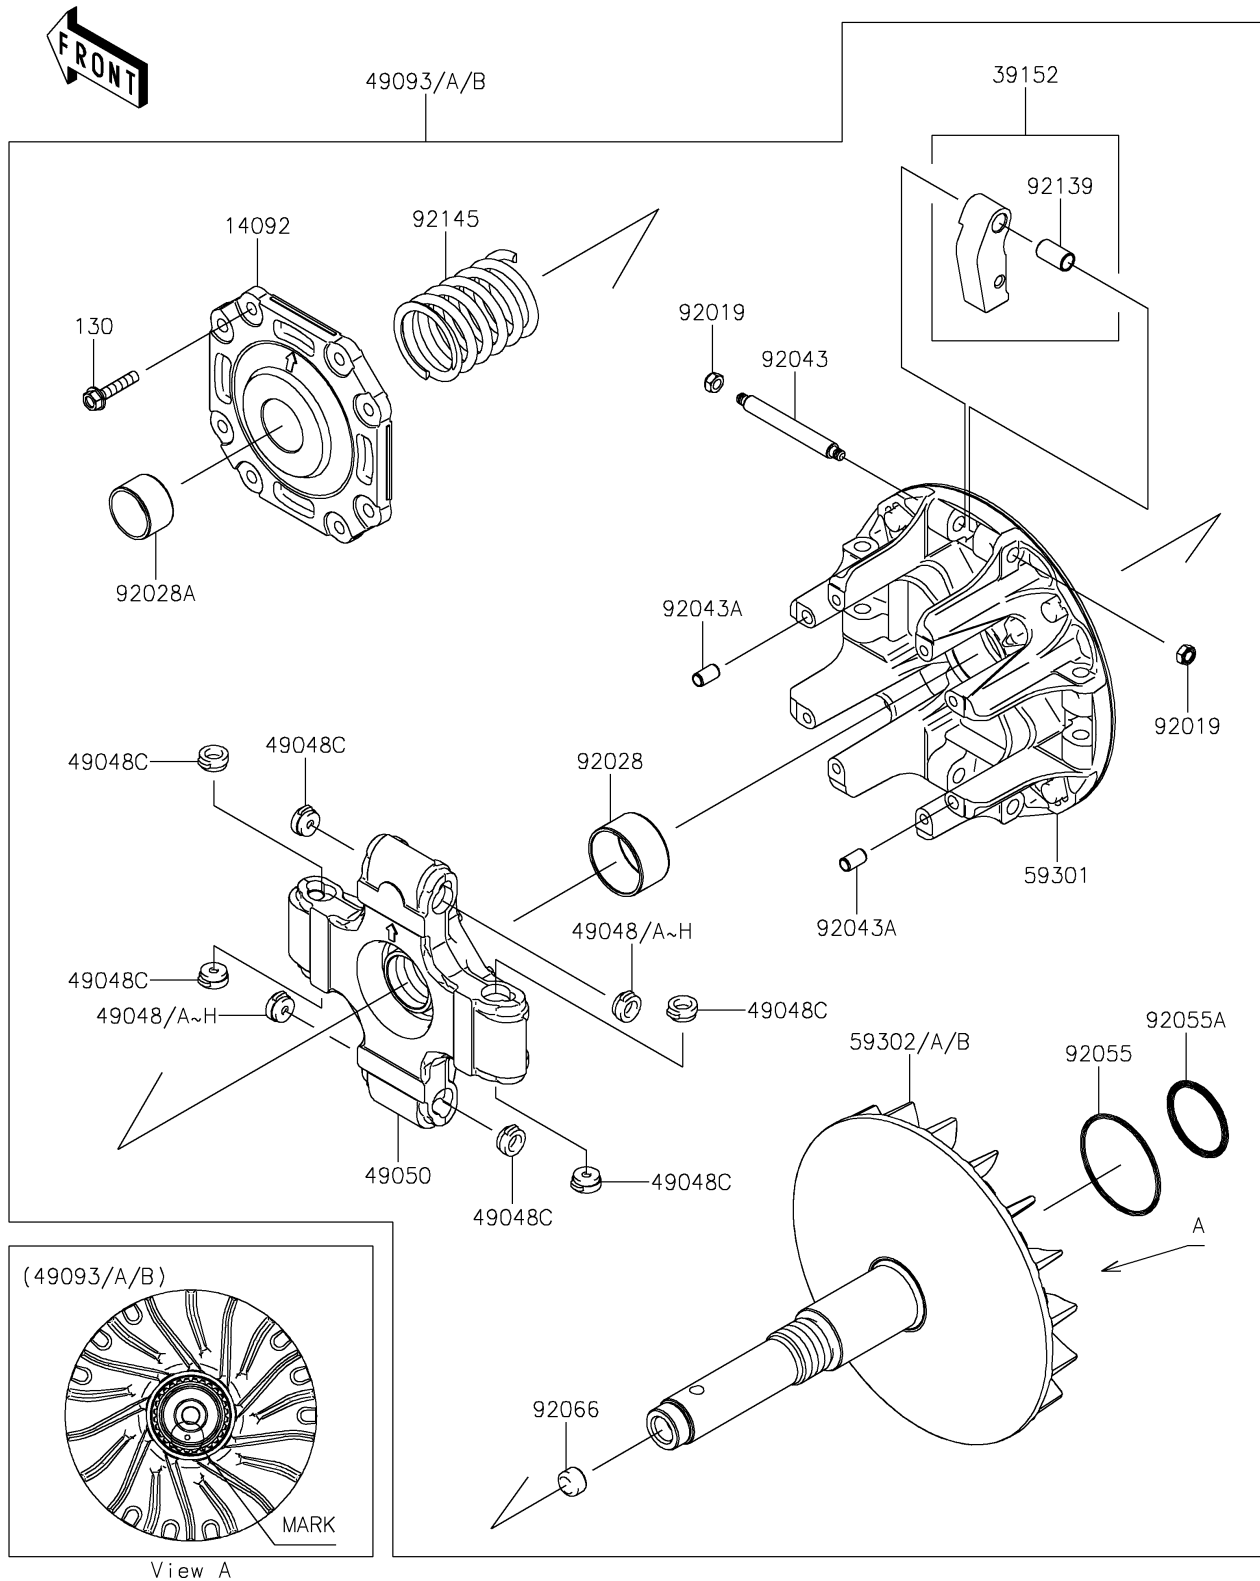

2018 MULE PRO-FX™ PARTS DIAGRAM

Drive Converter

E1391

2018 MULE PRO-FX™ PARTS LIST

Drive Converter

ITEM NAME	PART NUMBER	QUANTITY
BOLT-FLANGED,6X30 (Ref # 130)	130CA0630	1
COVER (Ref # 14092)	14092-1201	1
WEIGHT-RAMP (Ref # 39152)	39152-0039	1
SHOE,T=7.2 (Ref # 49048)	49048-1087	1
SHOE,T=7.3 (Ref # 49048A)	49048-1088	1
SHOE,T=7.4 (Ref # 49048B)	49048-1089	1
SHOE,T=7.5 (Ref # 49048C)	49048-1090	1
SHOE,T=7.6 (Ref # 49048D)	49048-1091	1
SHOE,T=7.7 (Ref # 49048E)	49048-1092	1
SHOE,T=7.8 (Ref # 49048F)	49048-1093	1
SHOE,T=7.9 (Ref # 49048G)	49048-1094	1
SHOE,T=8.0 (Ref # 49048H)	49048-1095	1
SPIDER (Ref # 49050)	49050-1083	1
CONVERTER-DRIVE,B MARK,WHITE (Ref # 49093)	49093-0071	1
CONVERTER-DRIVE,A MARK,BLUE (Ref # 49093A)	49093-0072	1
CONVERTER-DRIVE,C MARK,YELLOW (Ref # 49093B)	49093-0073	1
SHEAVE-MOVABLE (Ref # 59301)	59301-0025	1
SHEAVE-COMP,B MARK,WHITE (Ref # 59302)	59302-0092	1
SHEAVE-COMP,A MARK,BLUE (Ref # 59302A)	59302-0093	1
SHEAVE-COMP,C MARK,YELLOW (Ref # 59302B)	59302-0094	1
NUT,LOCK,6MM (Ref # 92019)	92019-008	1
BUSHING (Ref # 92028)	92028-1975	1
BUSHING (Ref # 92028A)	92028-1980	1
PIN (Ref # 92043)	92043-0809	1
PIN,6.2X8X14 (Ref # 92043A)	92043-1263	1
RING-O,59.5X2.4 (Ref # 92055)	92055-0753	1
RING-O,3.5X39.7 (Ref # 92055A)	92055-0789	1
PLUG (Ref # 92066)	92066-0784	1
BUSHING,9X11X19.75 (Ref # 92139)	92139-1103	1

2018 MULE PRO-FX™ PARTS LIST

Drive Converter

ITEM NAME	PART NUMBER	QUANTITY
SPRING (Ref # 92145)	92145-1576	1