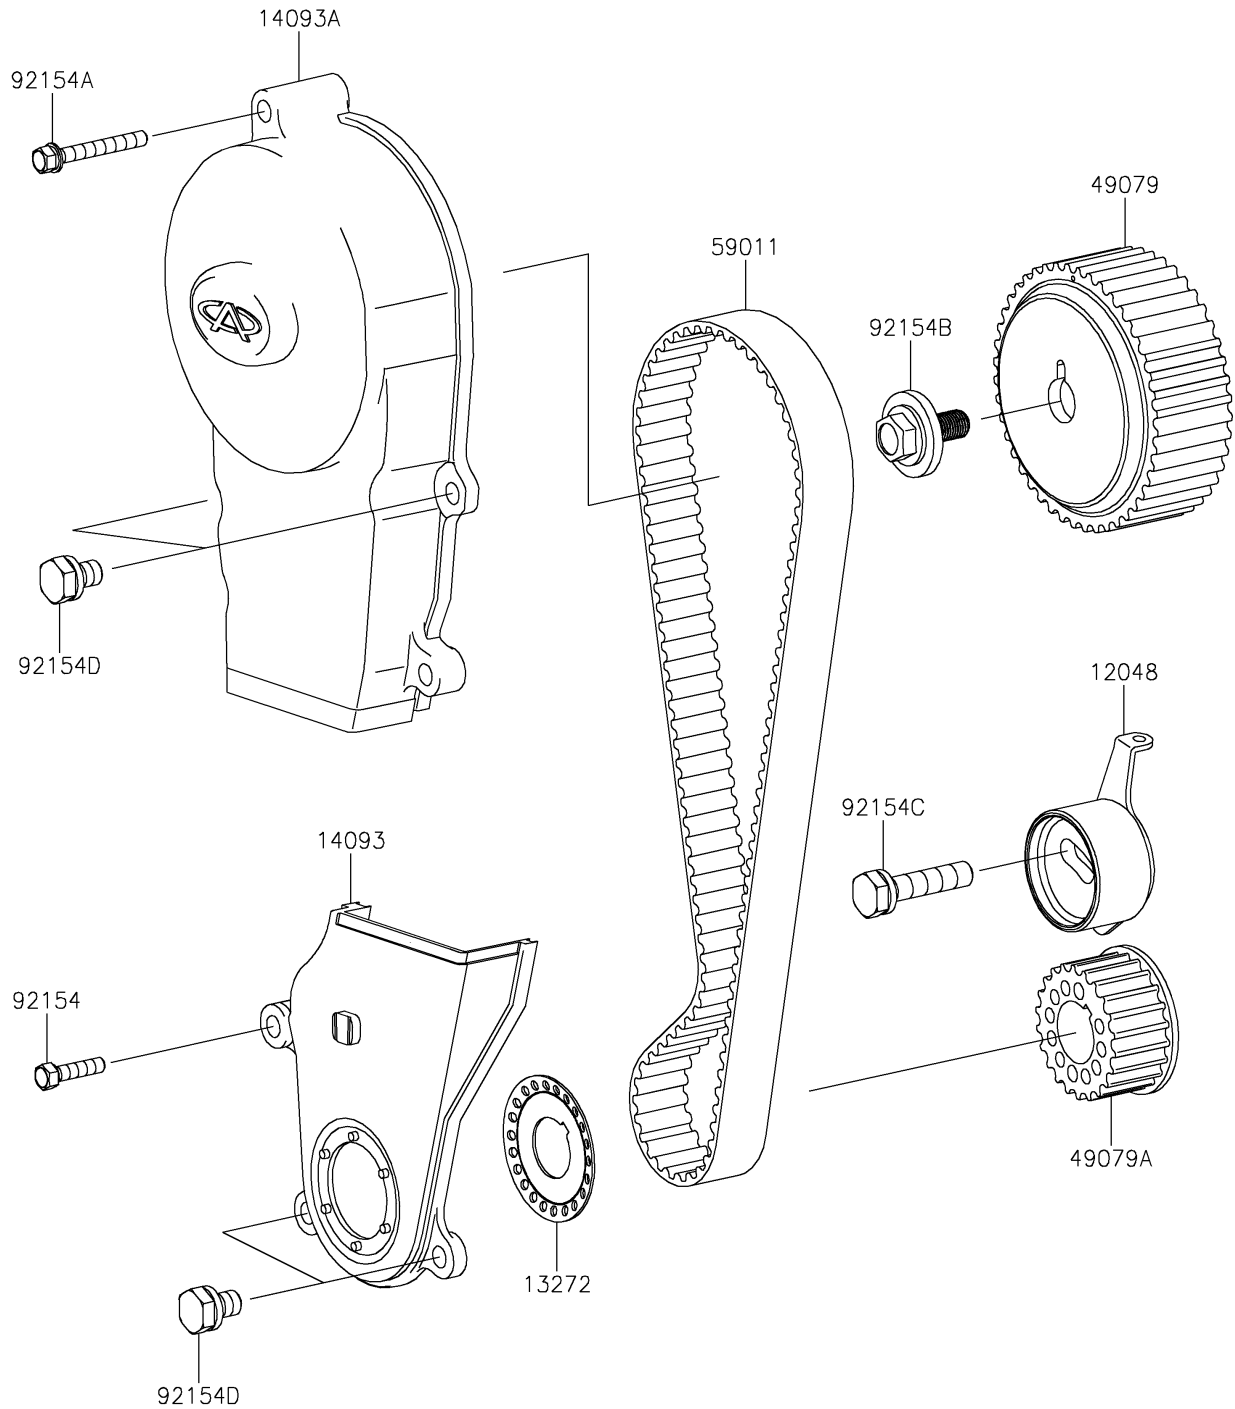

2018 MULE PRO-FX™ PARTS DIAGRAM

Timing Belt

E1215

2018 MULE PRO-FX™ PARTS LIST

Timing Belt

ITEM NAME	PART NUMBER	QUANTITY
TENSIONER-ASSY (Ref # 12048)	12048-0093	1
PLATE,TIMING BELT (Ref # 13272)	13272-1872	1
COVER,TIMING BELT,LWR (Ref # 14093)	14093-0200	1
COVER,TIMING BELT,UPP (Ref # 14093A)	14093-0201	1
PULLEY-BELT,CAMSHAFT (Ref # 49079)	49079-0023	1
PULLEY-BELT,CRANKSHAFT (Ref # 49079A)	49079-0024	1
BELT,TIMING (Ref # 59011)	59011-0042	1
BOLT,6X25 (Ref # 92154)	92154-1583	1
BOLT,6X50 (Ref # 92154A)	92154-1591	1
BOLT,FLANGED (Ref # 92154B)	92154-1614	1
BOLT,10X45 (Ref # 92154C)	92154-1615	1
BOLT,6X16 (Ref # 92154D)	92154-1617	1