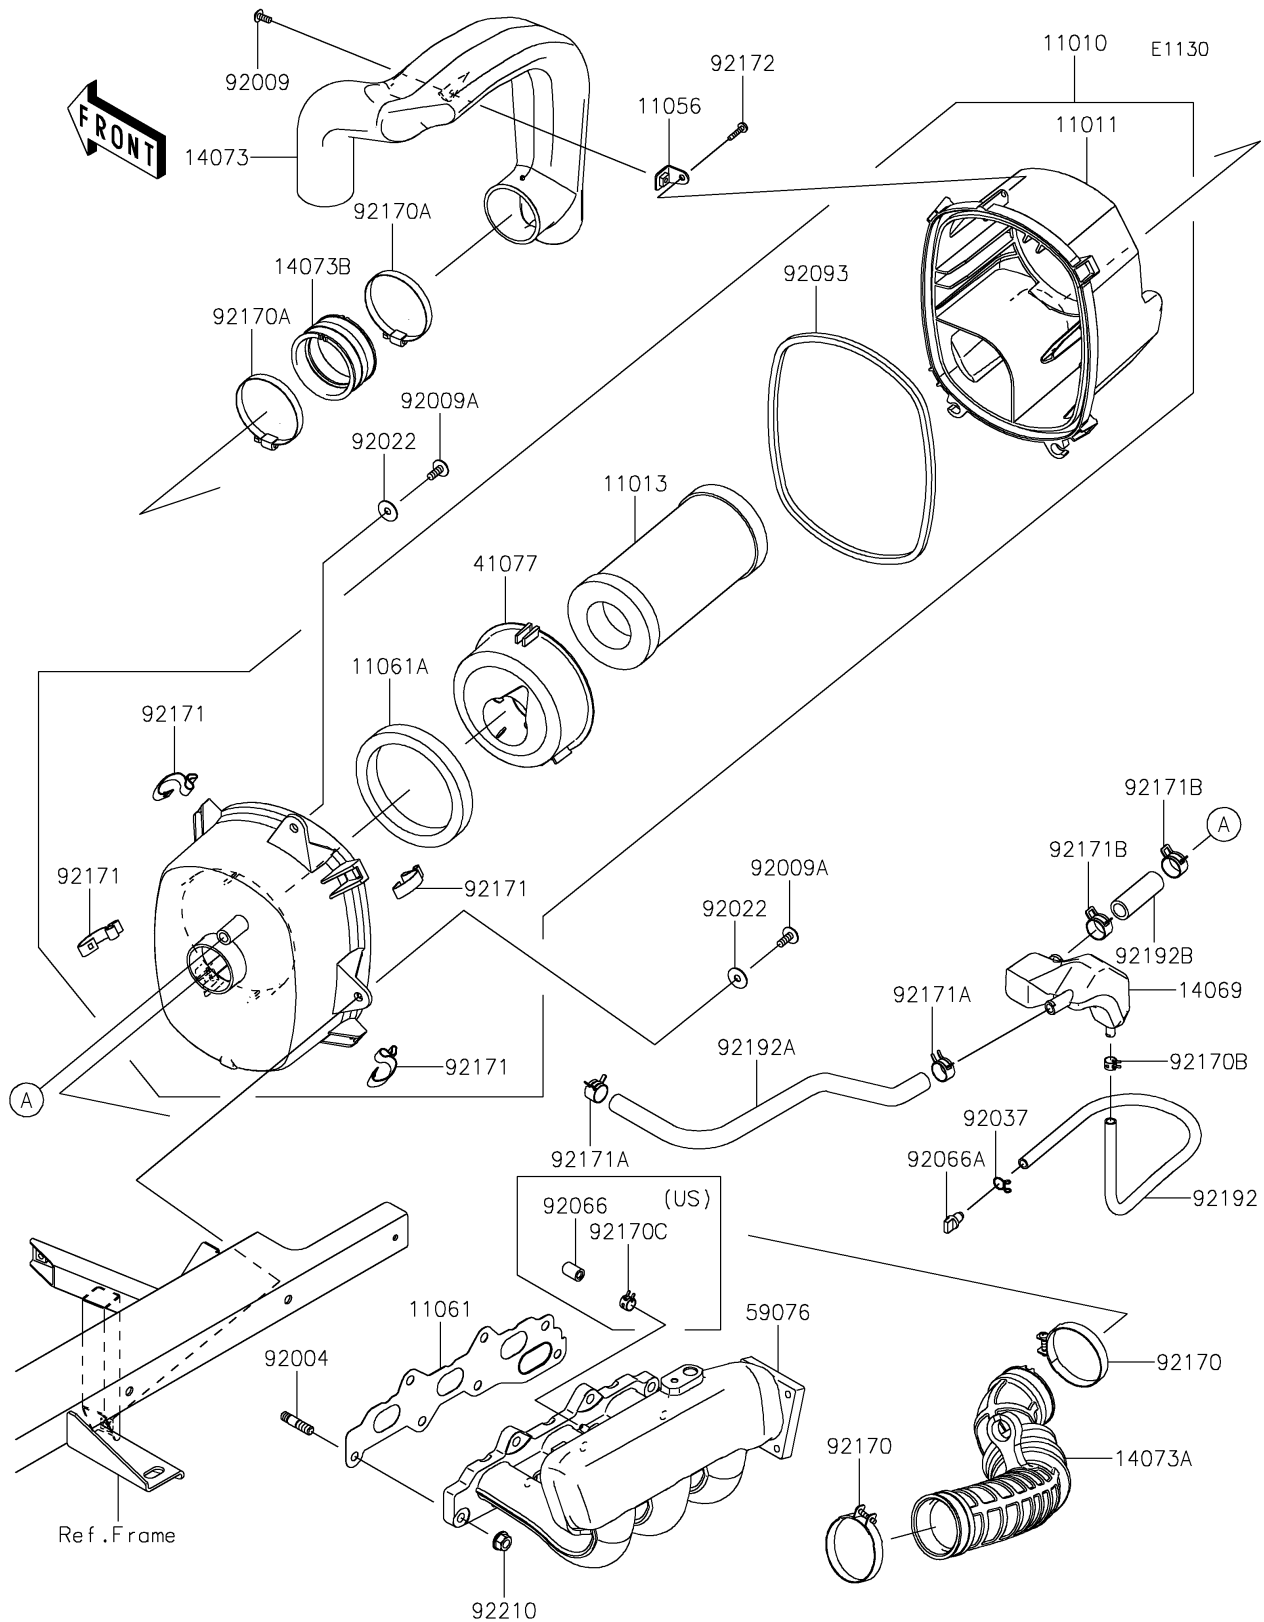

2018 MULE PRO-FX™ PARTS DIAGRAM

Air Cleaner

2018 MULE PRO-FX™ PARTS LIST

Air Cleaner

ITEM NAME	PART NUMBER	QUANTITY
FILTER-ASSY-AIR (Ref # 11010)	11010-0860	1
CASE-AIR FILTER,UPP (Ref # 11011)	11011-0857	1
ELEMENT-AIR FILTER (Ref # 11013)	11013-1290	1
BRACKET,AIR FILTER (Ref # 11056)	11056-3734	1
GASKET,INTAKE MANIFOLD (Ref # 11061)	11061-0956	1
GASKET,ADAPTER (Ref # 11061A)	11061-0961	1
BREATHER (Ref # 14069)	14069-0020	1
DUCT,INTAKE (Ref # 14073)	14073-0786	1
DUCT,AIR FILTER-THROTTLE (Ref # 14073A)	14073-0787	1
DUCT,JOINT (Ref # 14073B)	14073-1775	1
ADAPTER,ELEMENT (Ref # 41077)	41077-0719	1
MANIFOLD-INTAKE (Ref # 59076)	59076-0017	1
STUD (Ref # 92004)	92004-0734	1
SCREW,5X12 (Ref # 92009)	92009-1154	1
SCREW,6X16 (Ref # 92009A)	92009-1621	1
WASHER,PLAIN,6.5X20X1 (Ref # 92022)	92022-165	1
CLAMP,TUBE (Ref # 92037)	92037-147	1
PLUG,DRAIN (Ref # 92066A)	92066-1211	1
SEAL,AIR FILTER (Ref # 92093)	92093-0607	1
CLAMP (Ref # 92170)	92170-1448	1
CLAMP (Ref # 92170A)	92170-1764	1
CLAMP (Ref # 92170B)	92170-2042	1
CLAMP (Ref # 92171)	92171-0225	1
CLAMP (Ref # 92171A)	92171-0533	1
CLAMP (Ref # 92171B)	92171-1277	1
SCREW,TAPPING,5X20 (Ref # 92172)	92172-0009	1
TUBE,7X10X500 (Ref # 92192)	92192-0156	1
TUBE,ENGINE-CATCH TANK (Ref # 92192A)	92192-1339	1
TUBE,AIR FILTER-CATCH TANK (Ref # 92192B)	92192-1438	1

2018 MULE PRO-FX™ PARTS LIST

Air Cleaner

ITEM NAME	PART NUMBER	QUANTITY
NUT (Ref # 92210)	92210-0944	1