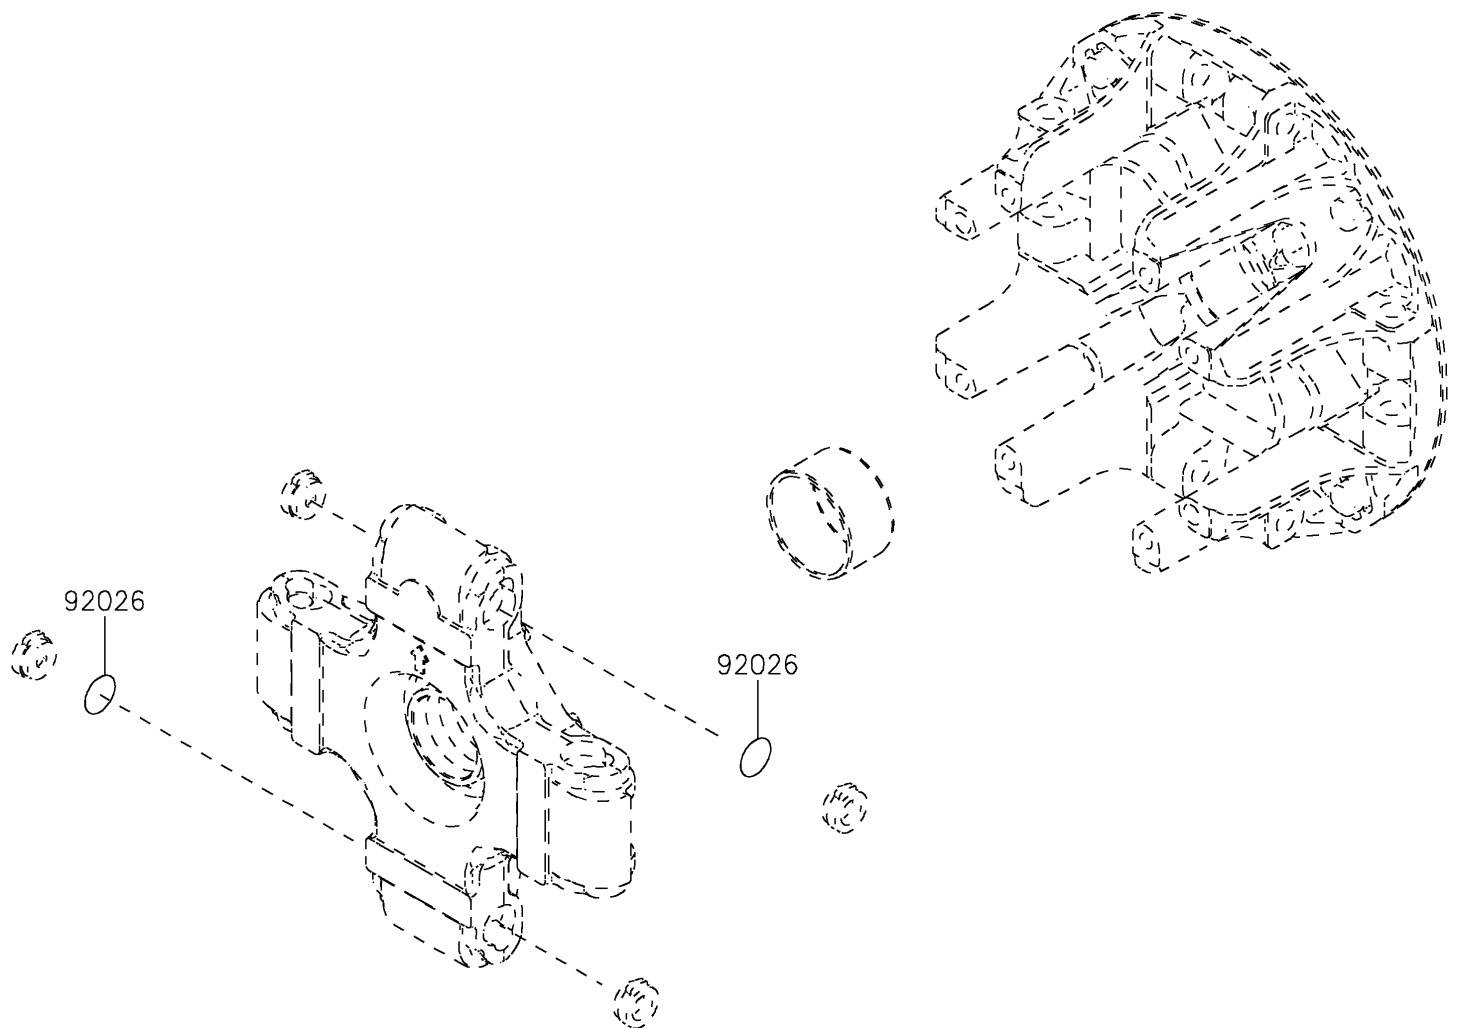

## 2018 MULE PRO-FXT™ EPS CAMO PARTS DIAGRAM

Optional Parts

F2890

(Ref. Drive Converter)

## 2018 MULE PRO-FXT™ EPS CAMO PARTS LIST

Optional Parts

ITEM NAME	PART NUMBER	QUANTITY
SPACER,T=0.1 (Ref # 92026)	92026-0038	1