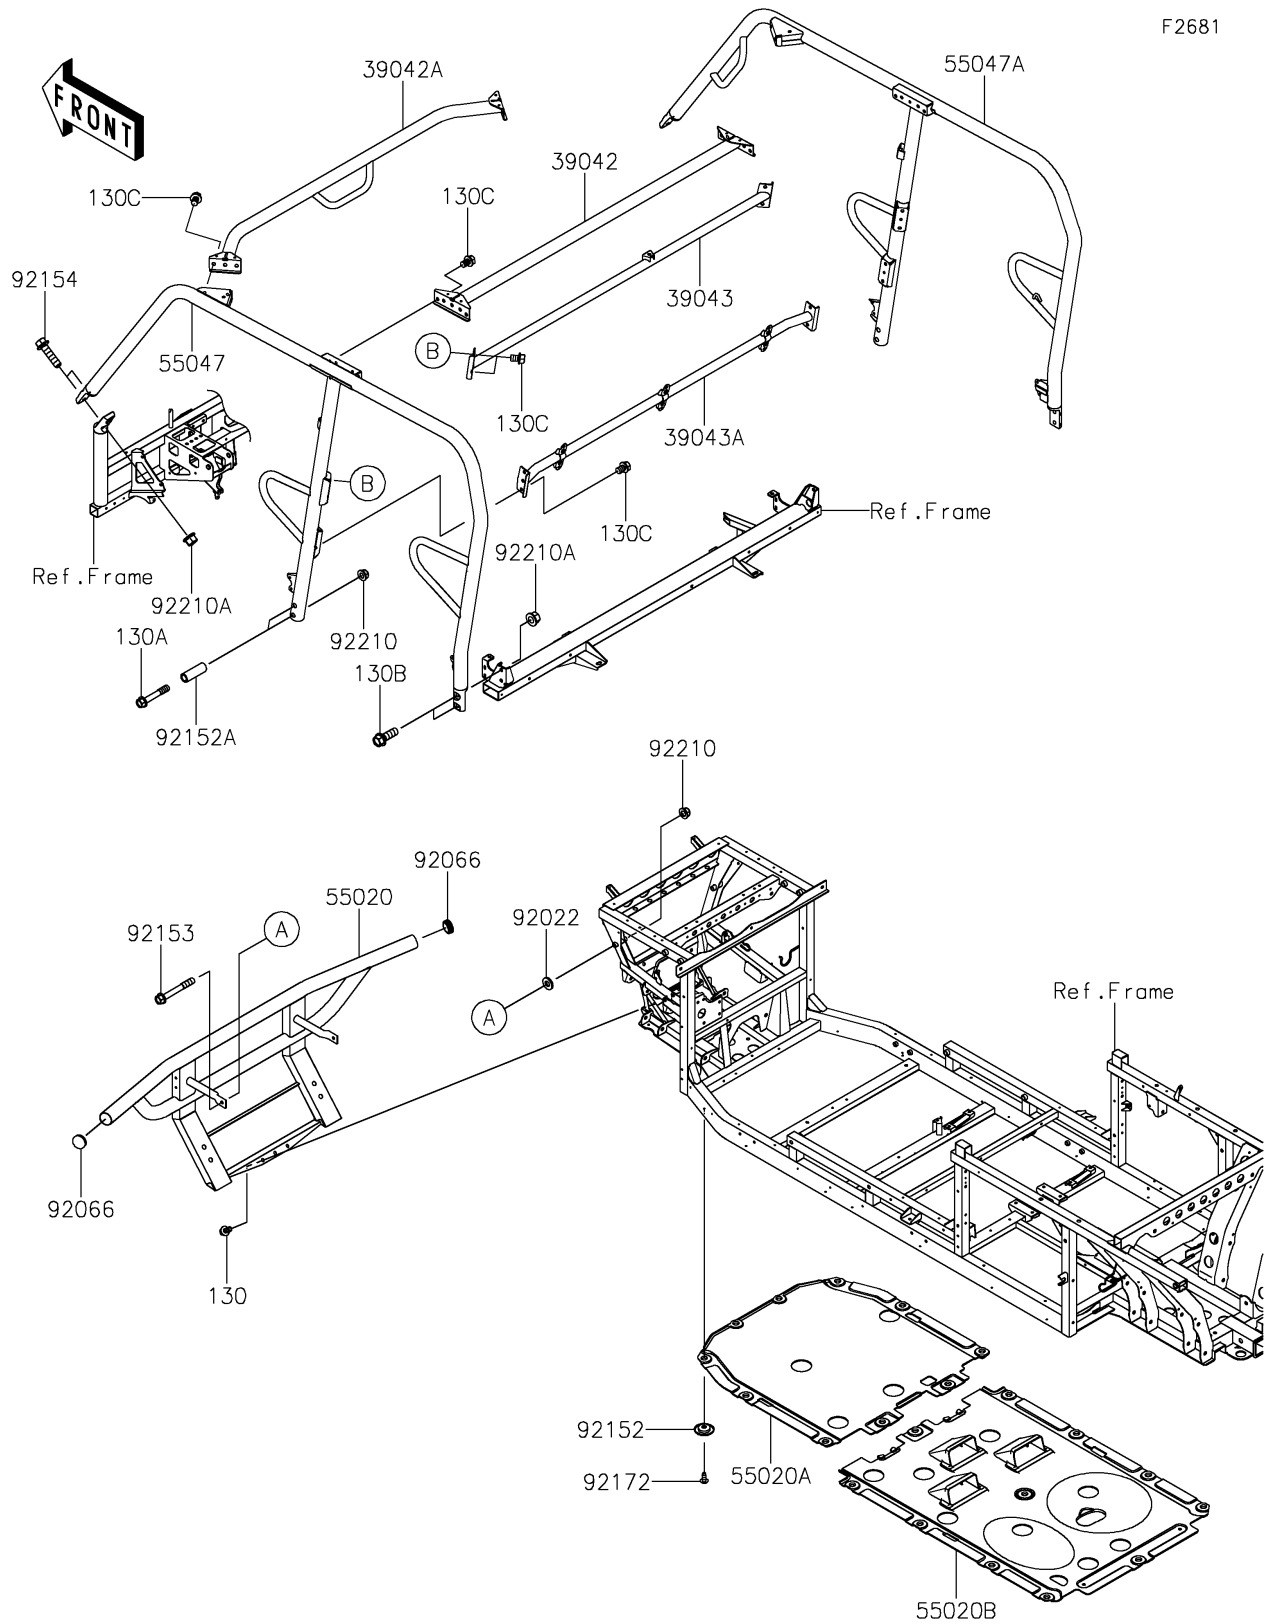

2018 MULE PRO-FXT™ EPS CAMO PARTS DIAGRAM

Guards/Cab Frame

F2681

2018 MULE PRO-FXT™ EPS CAMO PARTS LIST

Guards/Cab Frame

ITEM NAME	PART NUMBER	QUANTITY
BOLT-FLANGED,8X16 (Ref # 130)	130BA0816	1
BOLT-FLANGED,10X60 (Ref # 130A)	130BA1060	1
BOLT-FLANGED,12X35 (Ref # 130B)	130BA1235	1
BOLT-FLANGED,10X14 (Ref # 130C)	130CA1014	1
CROSSMEMBER,RR,T.BLACK (Ref # 39042)	39042-0015-388	1
CROSSMEMBER,FR,T.BLACK (Ref # 39042A)	39042-0016-388	1
CROSSMEMBER-COMP,B-P.,UPP,BLK (Ref # 39043)	39043-0016-388	1
CROSSMEMBER-COMP,B-P.,LWR,BLK (Ref # 39043A)	39043-0017-388	1
GUARD,FR PIPE,T.BLACK (Ref # 55020)	55020-0933-388	1
GUARD,SKID PLATE (Ref # 55020A)	55020-0934	1
GUARD,SKID PLATE (Ref # 55020B)	55020-0935	1
BAR-COMP,LH,T.BLACK (Ref # 55047)	55047-0361-388	1
BAR-COMP,RH,T.BLACK (Ref # 55047A)	55047-0362-388	1
WASHER,10X22X3 (Ref # 92022)	92022-1365	1
PLUG (Ref # 92066)	92066-0769	1
COLLAR (Ref # 92152)	92152-0784	1
COLLAR,10.5X16X47 (Ref # 92152A)	92152-1800	1
BOLT,FLANGED,10X75 (Ref # 92153)	92153-1384	1
BOLT,FLANGED,12X45 (Ref # 92154)	92154-1420	1
SCREW,TAPPING,6X16 (Ref # 92172)	92172-0739	1
NUT,LOCK,FLANGED,10MM (Ref # 92210)	92210-0276	1
NUT,12MM (Ref # 92210A)	92210-0603	1