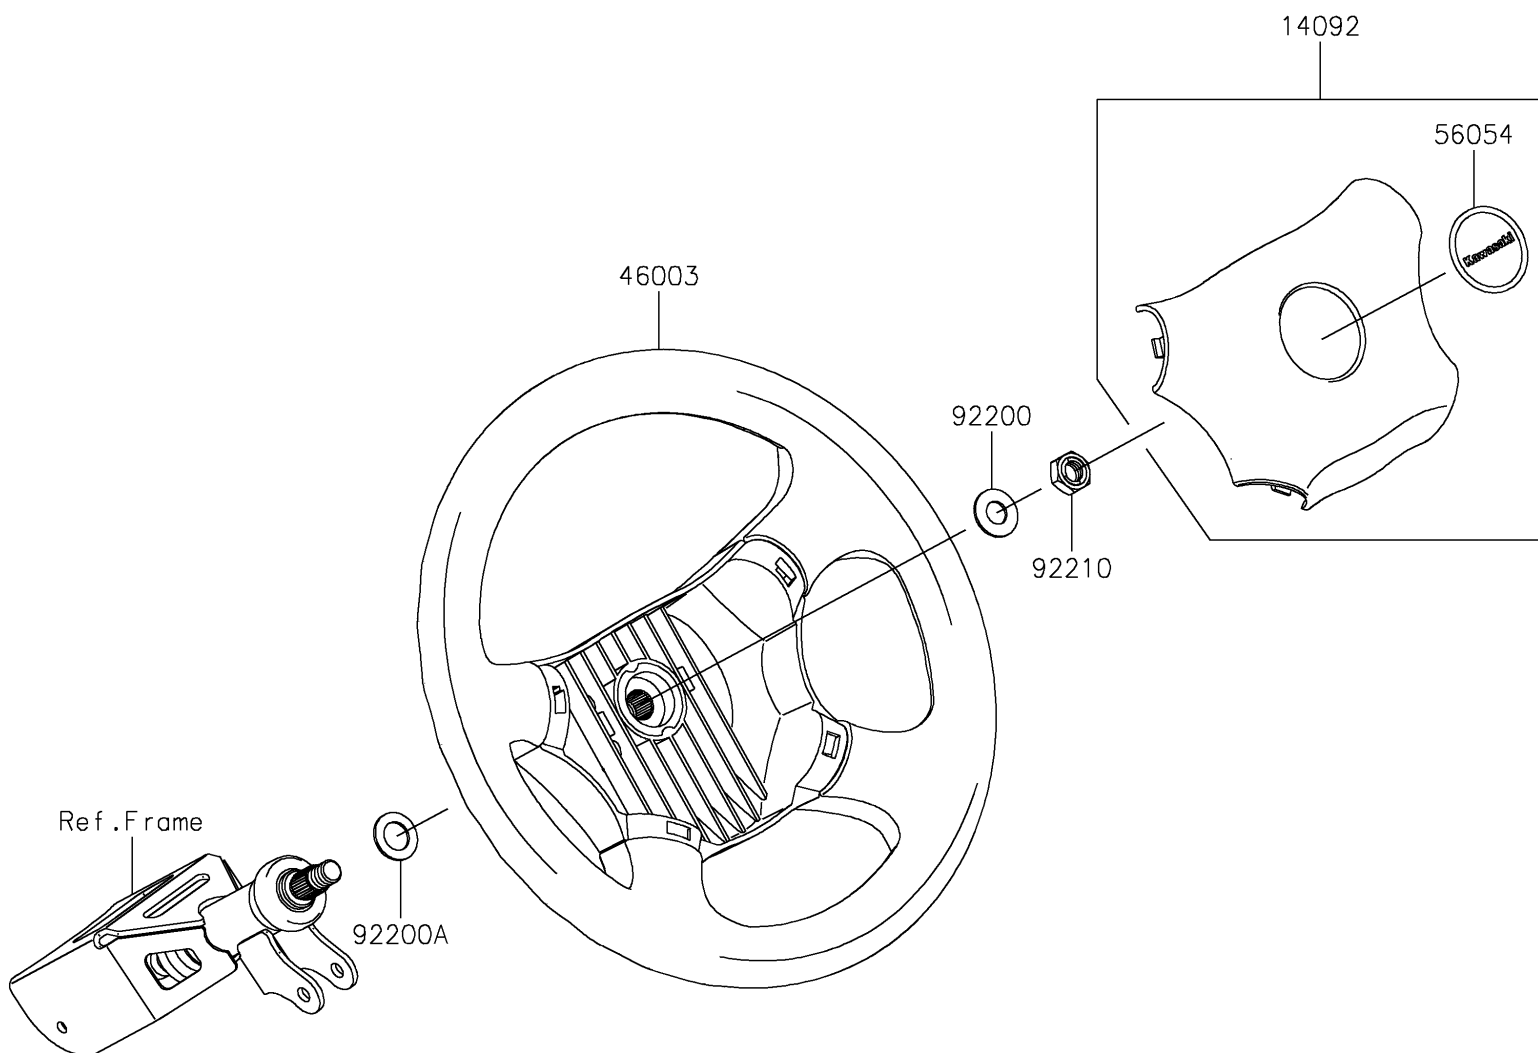

## 2018 MULE PRO-FXT™ EPS CAMO PARTS DIAGRAM

Steering Wheel

F2311

## 2018 MULE PRO-FXT™ EPS CAMO PARTS LIST

Steering Wheel

ITEM NAME	PART NUMBER	QUANTITY
COVER,HORN SWITCH (Ref # 14092)	14092-1029	1
HANDLE (Ref # 46003)	46003-0595	1
MARK,CENTER LOGO,KAWASAKI (Ref # 56054)	56054-1188	1
WASHER,12.1X25X1.6 (Ref # 92200)	92200-0455	1
WASHER,15X25X1.6 (Ref # 92200A)	92200-0460	1
NUT,LOCK,12MM (Ref # 92210)	92210-1249	1