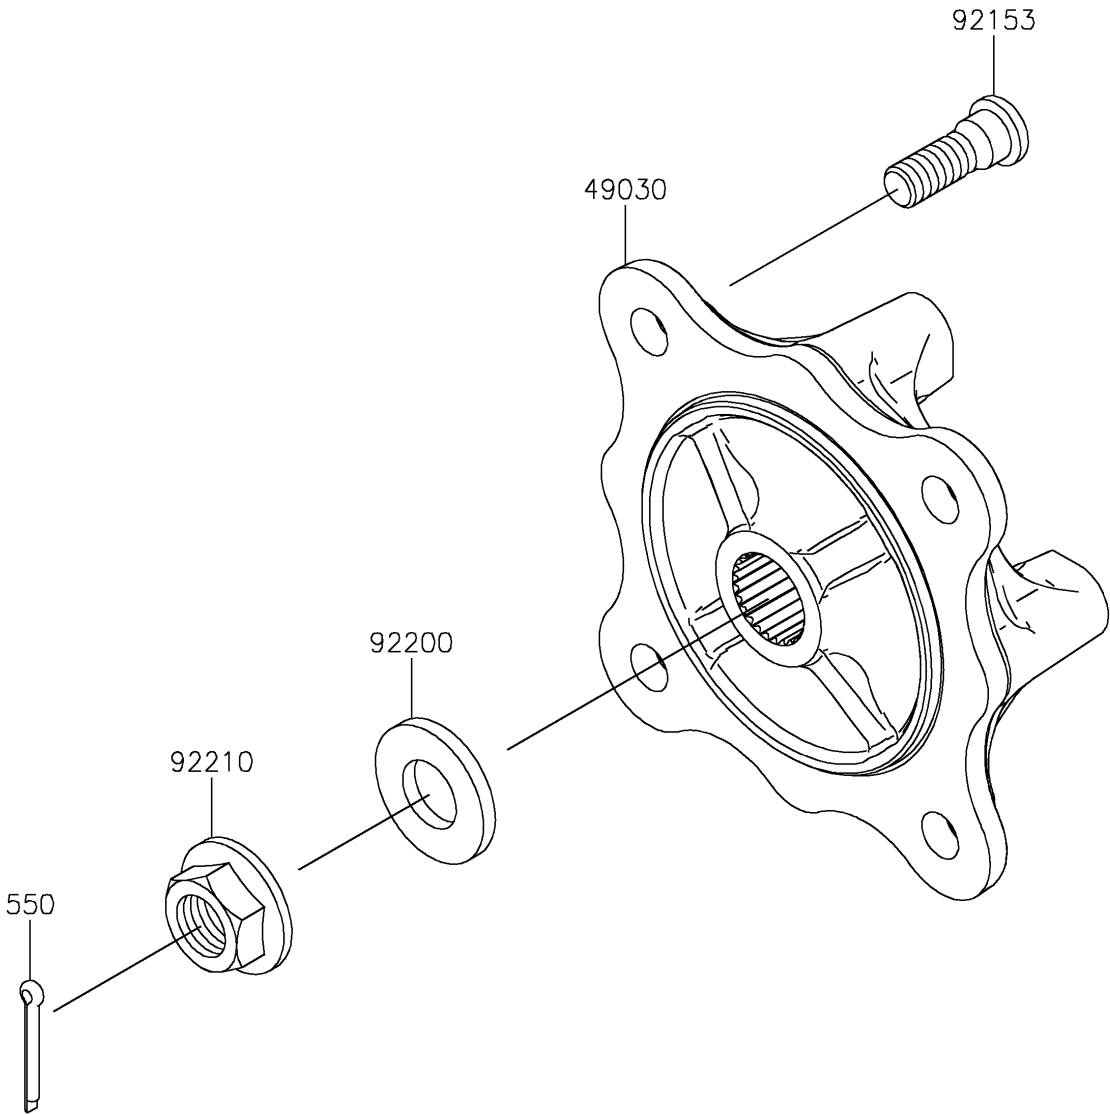

## 2018 MULE PRO-FXT™ EPS CAMO PARTS DIAGRAM

Front Hubs/Brakes

F2230

## 2018 MULE PRO-FXT™ EPS CAMO PARTS LIST

Front Hubs/Brakes

ITEM NAME	PART NUMBER	QUANTITY
HUB,FR (Ref # 49030)	49030-0048	1
PIN-COTTER,4.0X30 (Ref # 550)	550AA4030	1
BOLT,12MM (Ref # 92153)	92153-1915	1
WASHER,20.3X41X4.5 (Ref # 92200)	92200-0921	1
NUT,FLANGED,20MM (Ref # 92210)	92210-2093	1