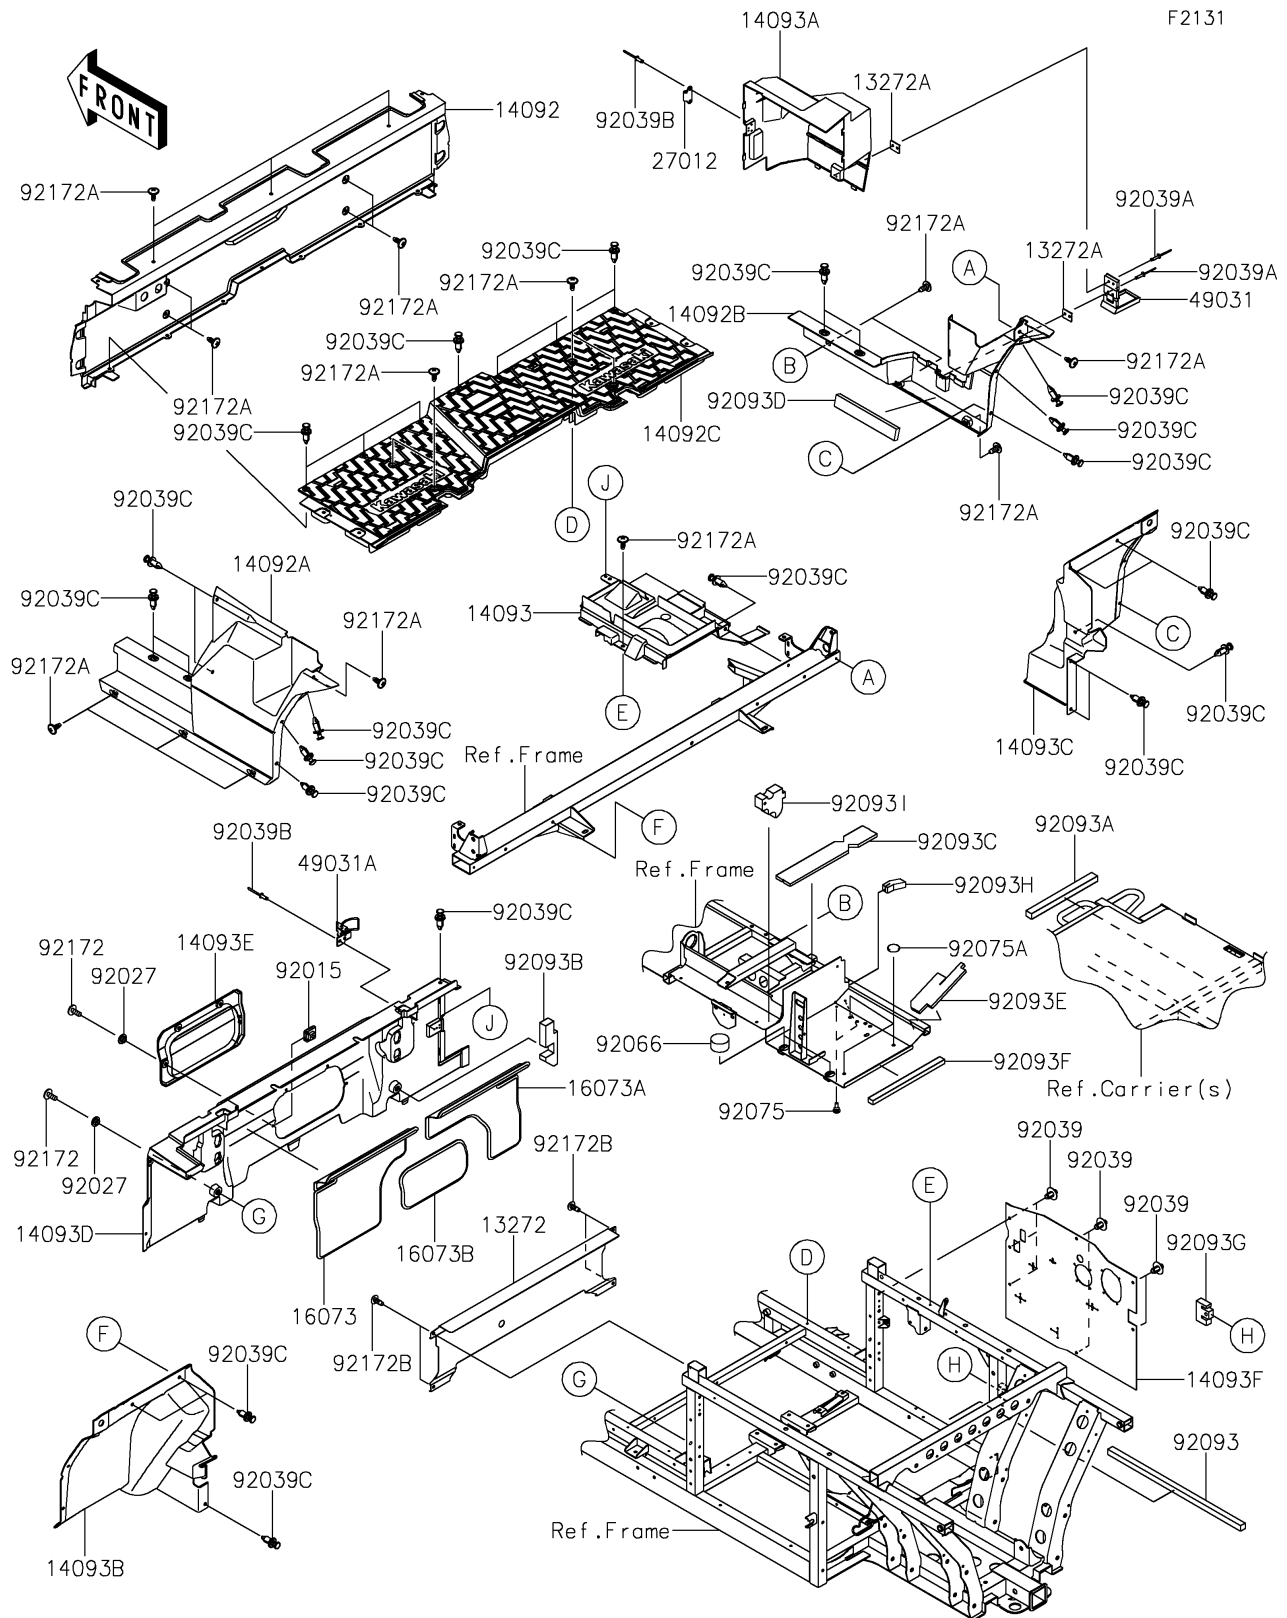

2018 MULE PRO-FXT™ EPS CAMO PARTS DIAGRAM

Frame Fittings(Rear)

2018 MULE PRO-FXT™ EPS CAMO PARTS LIST

Frame Fittings(Rear)

ITEM NAME	PART NUMBER	QUANTITY
PLATE (Ref # 13272)	13272-1693	1
PLATE,LATCH (Ref # 13272A)	13272-1828	1
COVER,RR FLOOR,FR (Ref # 14092)	14092-1186	1
COVER,SIDE,LH,RR (Ref # 14092A)	14092-1190	1
COVER,SIDE,RH,RR (Ref # 14092B)	14092-1191	1
COVER,FLOOR,BOTTOM (Ref # 14092C)	14092-1196	1
COVER,DUST (Ref # 14093)	14093-0311	1
COVER,A/C (Ref # 14093A)	14093-0366	1
COVER,RR,FLOOR,MUD,LH (Ref # 14093B)	14093-0388	1
COVER,RR,FLOOR,MUD,RH (Ref # 14093C)	14093-0389	1
COVER,RR SEAT,LWR (Ref # 14093D)	14093-0531	1
COVER,MAINTENANCE (Ref # 14093E)	14093-0532	1
COVER (Ref # 14093F)	14093-0633	1
INSULATOR,LH (Ref # 16073)	16073-0855	1
INSULATOR,RH (Ref # 16073A)	16073-0856	1
INSULATOR,CNT (Ref # 16073B)	16073-0857	1
HOOK,STRIKER (Ref # 27012)	27012-0806	1
LATCH,A/C (Ref # 49031)	49031-0007	1
LATCH,TOGGLE (Ref # 49031A)	49031-0015	1
NUT,CLAMP,6MM (Ref # 92015)	92015-1678	1
COLLAR,L=4.6 (Ref # 92027)	92027-1168	1
RIVET (Ref # 92039)	92039-0086	1
RIVET,3.2X13.4 (Ref # 92039A)	92039-0739	1
RIVET (Ref # 92039B)	92039-0747	1
RIVET (Ref # 92039C)	92039-0776	1
PLUG,36X20 (Ref # 92066)	92066-0812	1
DAMPER,6X10X15 (Ref # 92075)	92075-1808	1
DAMPER,RUBBER (Ref # 92075A)	92075-261	1
SEAL,DUST,20X20X565 (Ref # 92093)	92093-0631	1

2018 MULE PRO-FXT™ EPS CAMO PARTS LIST

Frame Fittings(Rear)

ITEM NAME	PART NUMBER	QUANTITY
SEAL,DUST,20X25X280 (Ref # 92093A)	92093-0633	1
SEAL,165X50X25 (Ref # 92093B)	92093-0642	1
SEAL,DUST,61X368X10 (Ref # 92093C)	92093-0643	1
SEAL,DUST,39X255X15 (Ref # 92093D)	92093-0644	1
SEAL,DUST,69X207X10 (Ref # 92093E)	92093-0645	1
SEAL,DUST,15X305X20 (Ref # 92093F)	92093-0646	1
SEAL,52X72X20 (Ref # 92093G)	92093-0651	1
SEAL,21.5X60X20 (Ref # 92093H)	92093-0652	1
SEAL,95X97X30,GOMSPOR (Ref # 92093I)	92093-0714	1
SCREW,6X16 (Ref # 92172)	92172-0236	1
SCREW,6X16 (Ref # 92172A)	92172-0711	1
SCREW,TAPPING,6X16 (Ref # 92172B)	92172-0739	1