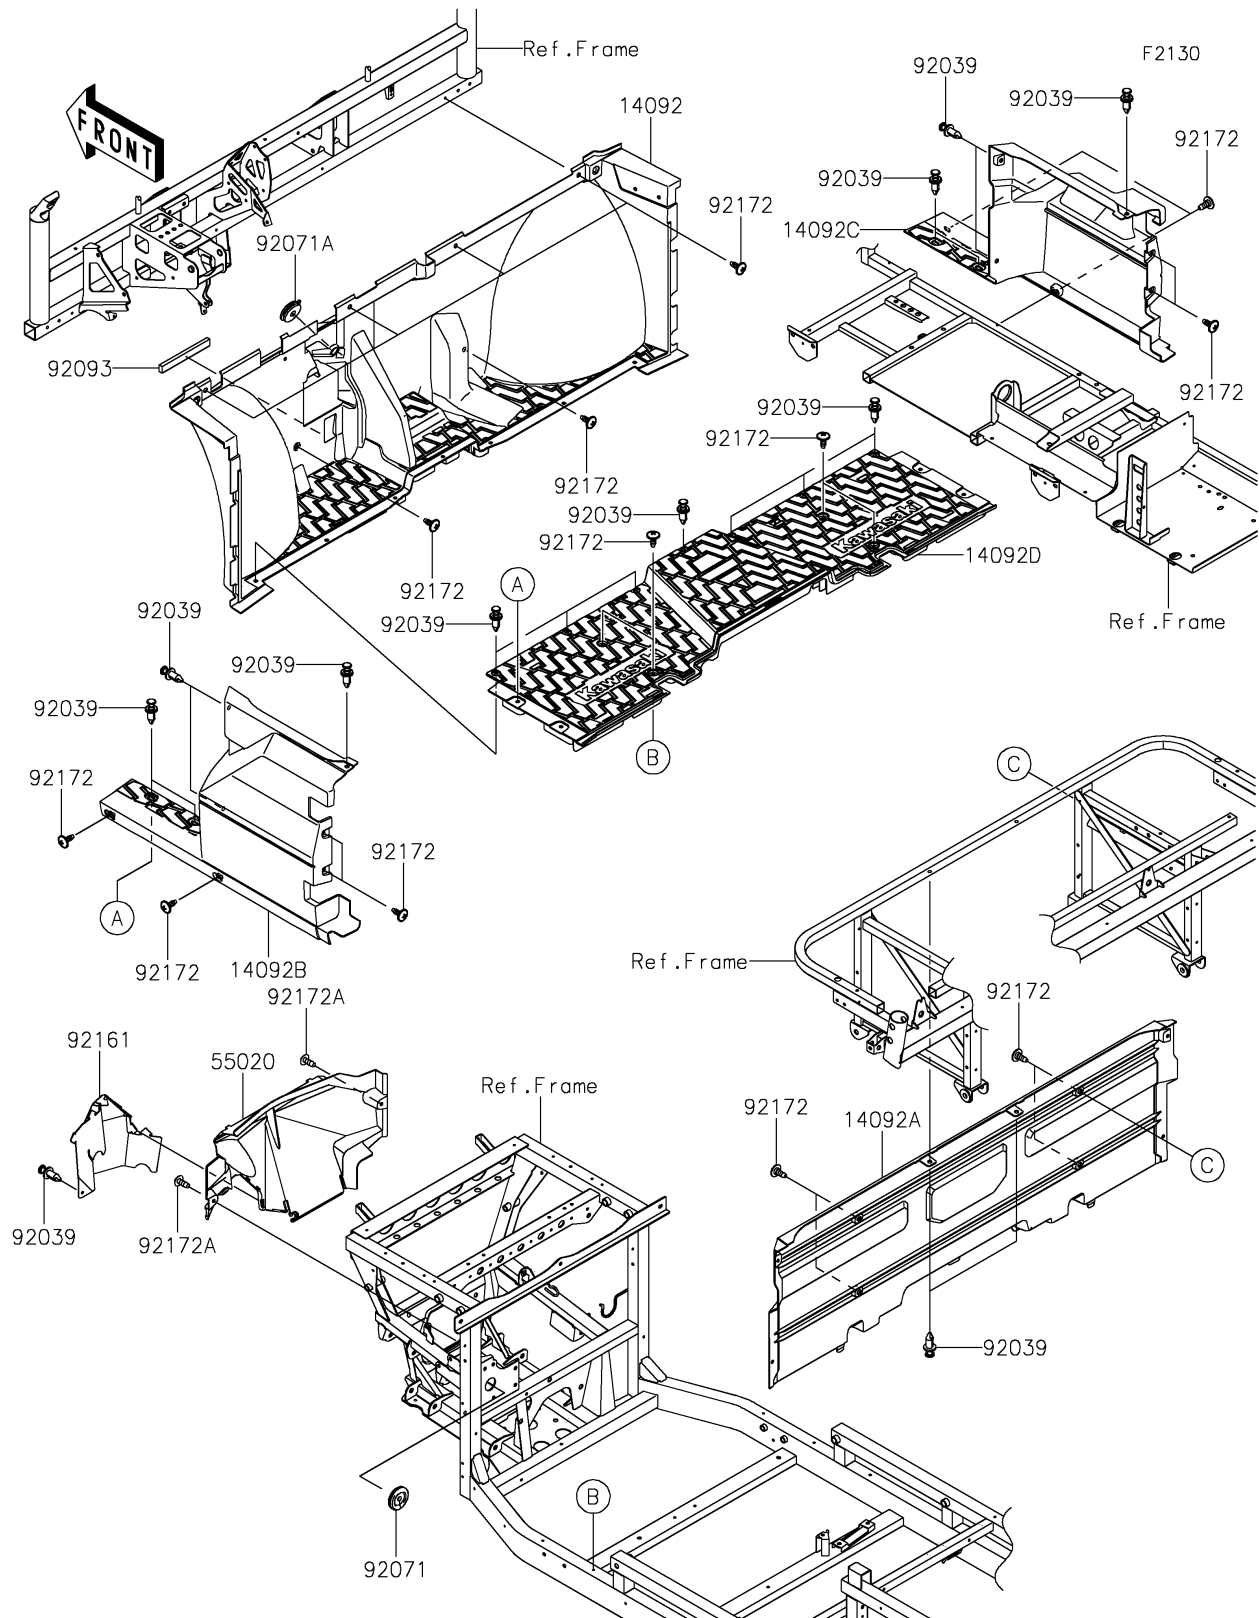

## 2018 MULE PRO-FXT™ EPS CAMO PARTS DIAGRAM

Frame Fittings(Front)

## 2018 MULE PRO-FXT™ EPS CAMO PARTS LIST

Frame Fittings(Front)

ITEM NAME	PART NUMBER	QUANTITY
COVER,FR FLOOR (Ref # 14092)	14092-1184	1
COVER,FR SEAT (Ref # 14092A)	14092-1185	1
COVER,SIDE,LH,FR (Ref # 14092B)	14092-1188	1
COVER,SIDE,RH,FR (Ref # 14092C)	14092-1189	1
COVER,FLOOR,BOTTOM (Ref # 14092D)	14092-1196	1
GUARD (Ref # 55020)	55020-0961	1
RIVET (Ref # 92039)	92039-0776	1
GROMMET,9X45X9 (Ref # 92071)	92071-0728	1
GROMMET,8X22X8 (Ref # 92071A)	92071-0753	1
SEAL,10X20X165 (Ref # 92093)	92093-0617	1
DAMPER (Ref # 92161)	92161-1649	1
SCREW,6X16 (Ref # 92172)	92172-0711	1
SCREW,TAPPING,6X16 (Ref # 92172A)	92172-0739	1