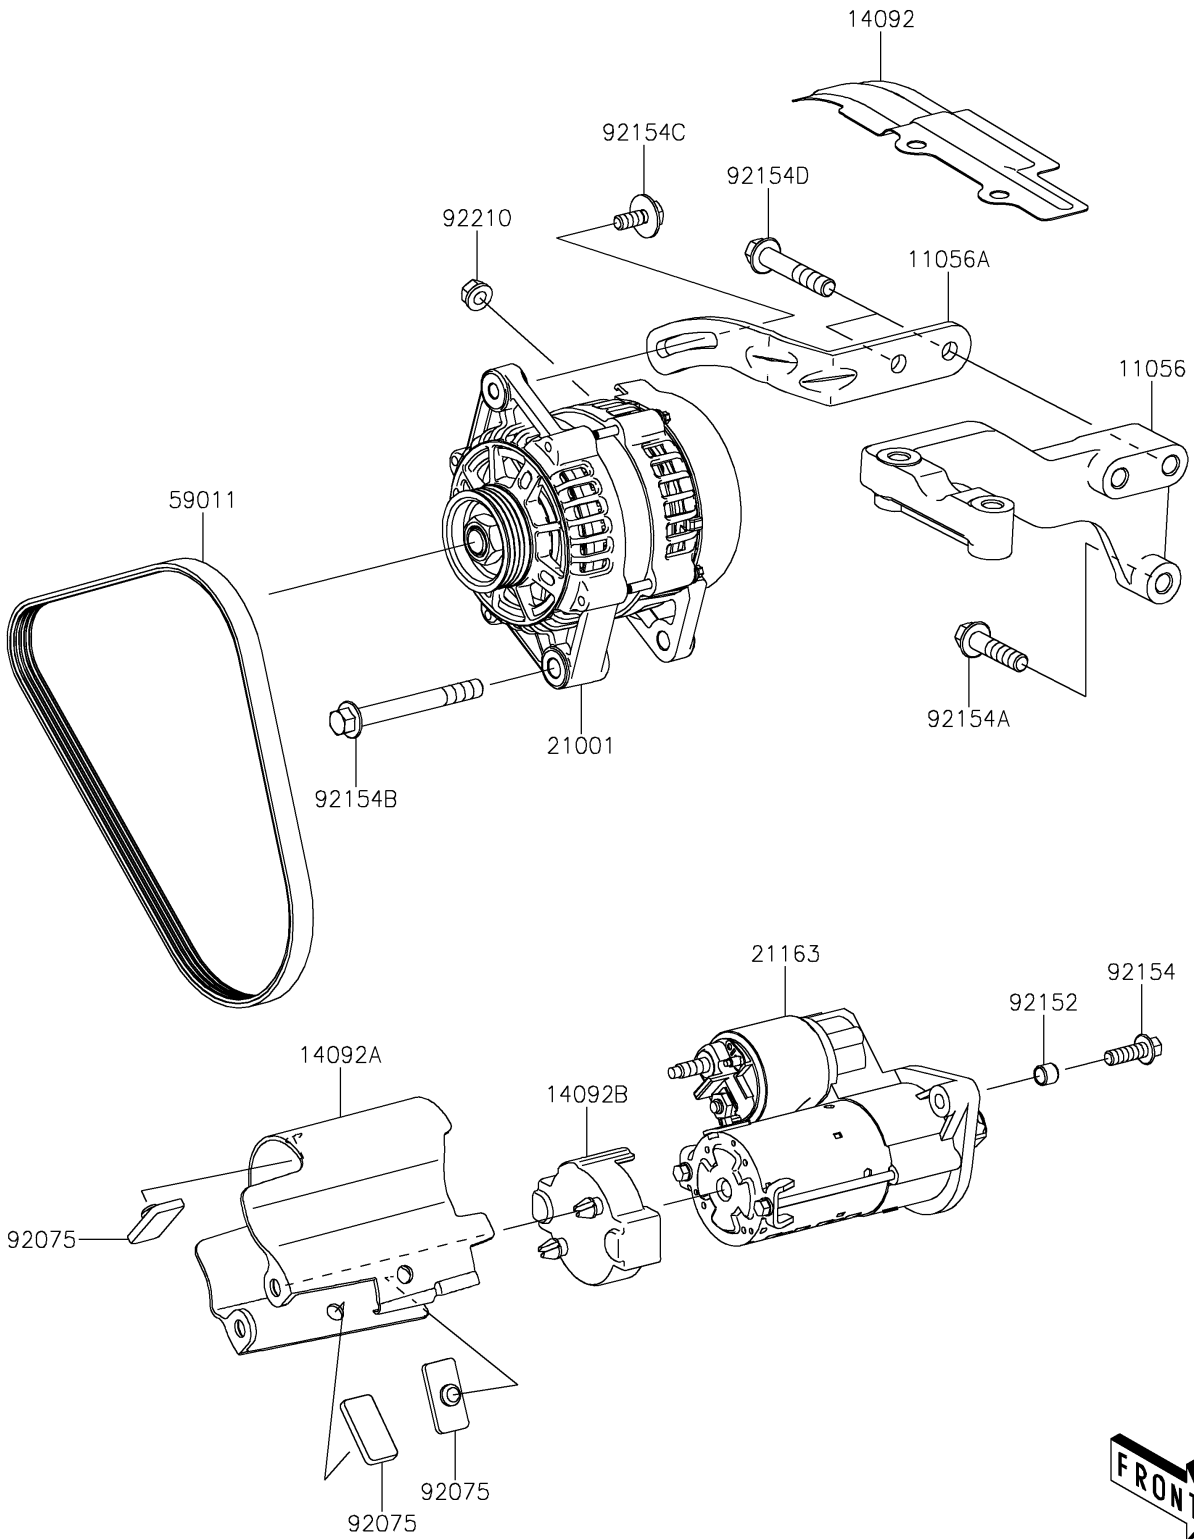

2018 MULE PRO-FXT™ EPS CAMO PARTS DIAGRAM

Starter Motor

E1840

2018 MULE PRO-FXT™ EPS CAMO PARTS LIST

Starter Motor

ITEM NAME	PART NUMBER	QUANTITY
BRACKET,SUSPENSION,RR (Ref # 11056)	11056-7083	1
BRACKET (Ref # 11056A)	11056-7084	1
COVER,ALTER BELT (Ref # 14092)	14092-1198	1
COVER,STARTER BODY (Ref # 14092A)	14092-1199	1
COVER,STARTER END FACE (Ref # 14092B)	14092-1200	1
GENERATOR (Ref # 21001)	21001-0606	1
STARTER-ELECTRIC (Ref # 21163)	21163-0751	1
BELT (Ref # 59011)	59011-0041	1
DAMPER (Ref # 92075)	92075-1054	1
COLLAR (Ref # 92152)	92152-1961	1
BOLT,FLANGED,8X25 (Ref # 92154)	92154-1602	1
BOLT,FLANGED,10X40 (Ref # 92154A)	92154-1604	1
BOLT,FLANGED,10X90 (Ref # 92154B)	92154-1605	1
BOLT,8X20 (Ref # 92154C)	92154-1606	1
BOLT,FLANGED,10X55 (Ref # 92154D)	92154-1607	1
NUT,6MM (Ref # 92210)	92210-0960	1