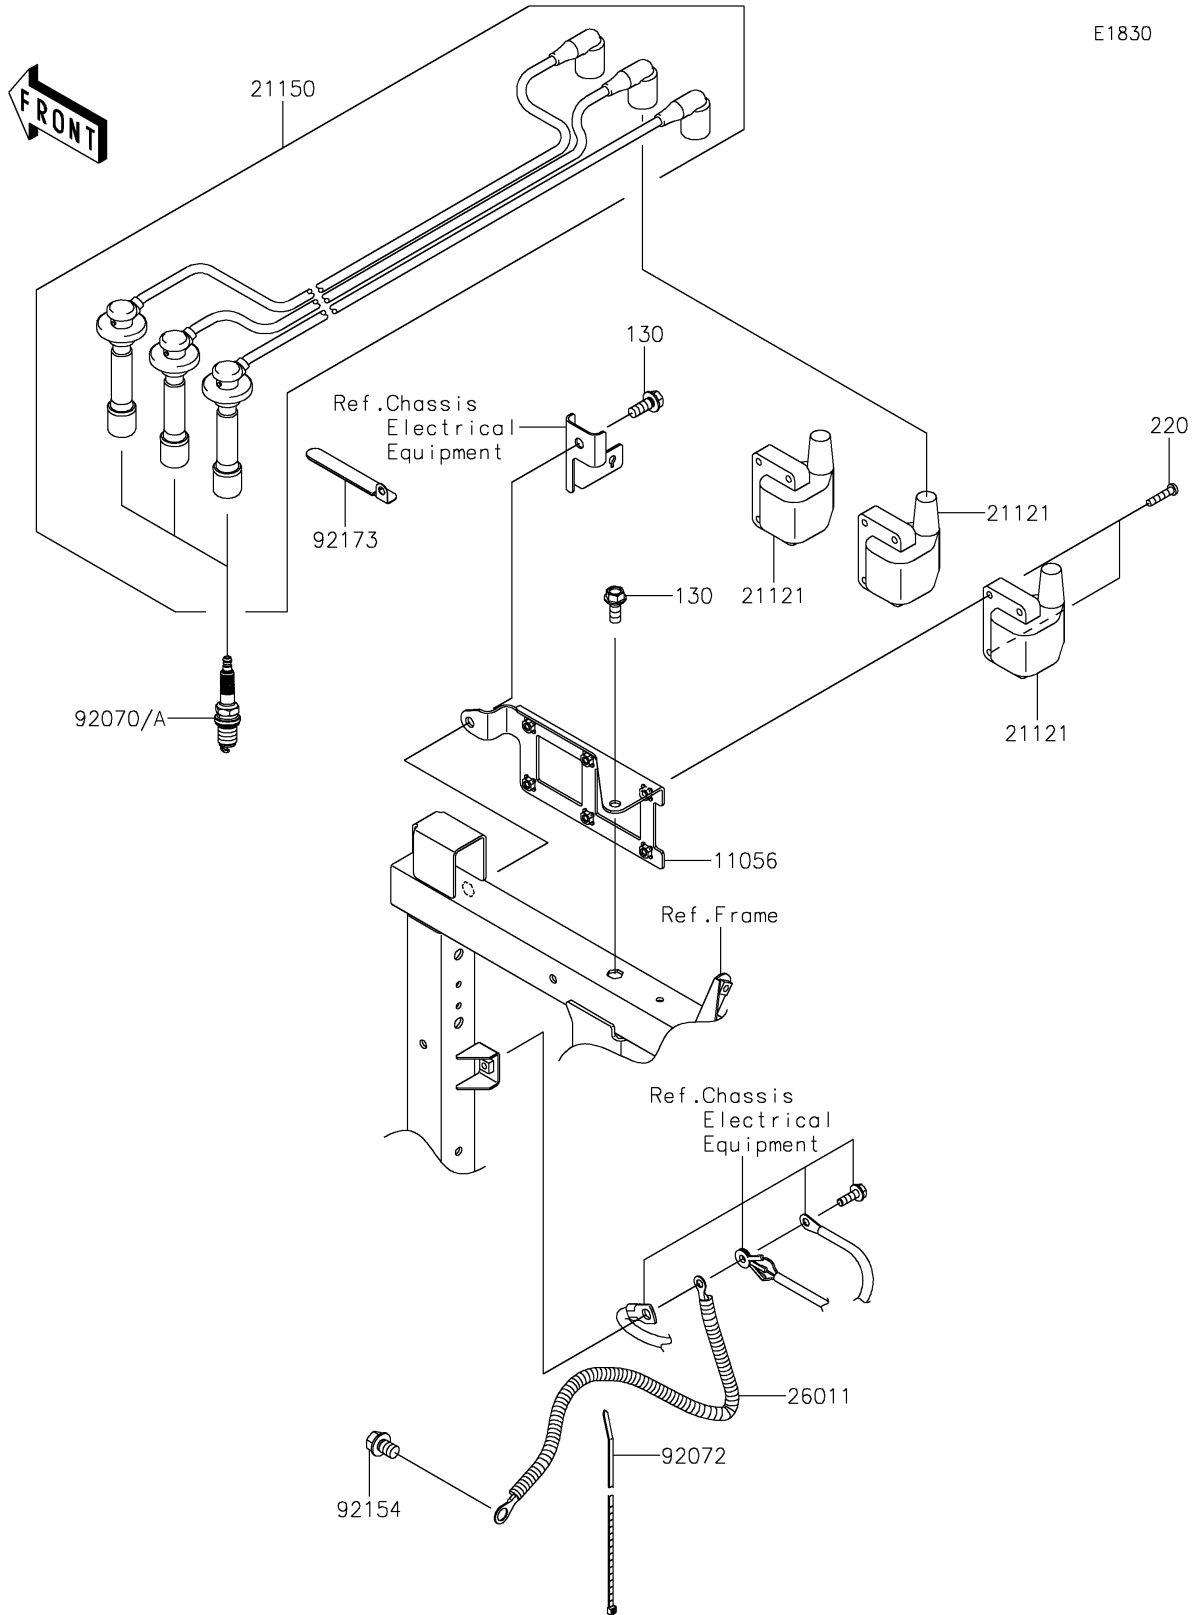

2018 MULE PRO-FXT™ EPS CAMO PARTS DIAGRAM

Ignition System

2018 MULE PRO-FXT™ EPS CAMO PARTS LIST

Ignition System

ITEM NAME	PART NUMBER	QUANTITY
BRACKET (Ref # 11056)	11056-2930	1
BOLT-FLANGED,8X20 (Ref # 130)	130BA0820	1
COIL-IGNITION (Ref # 21121)	21121-0724	1
CORD-ASSY,HIGH TENSION (Ref # 21150)	21150-0013	1
SCREW-PAN-CROS,5X25 (Ref # 220)	220AA0525	1
WIRE-LEAD (Ref # 26011)	26011-0846	1
PLUG-SPARK,7026(TORCH) (Ref # 92070)	92070-0048	1
PLUG-SPARK,IFR6B11(NGK) (Ref # 92070A)		1
BAND,L=292.1 (Ref # 92072)	92072-3509	1
BOLT,FLANGED,10X14 (Ref # 92154)	92154-1383	1
CLAMP (Ref # 92173)	92173-1056	1