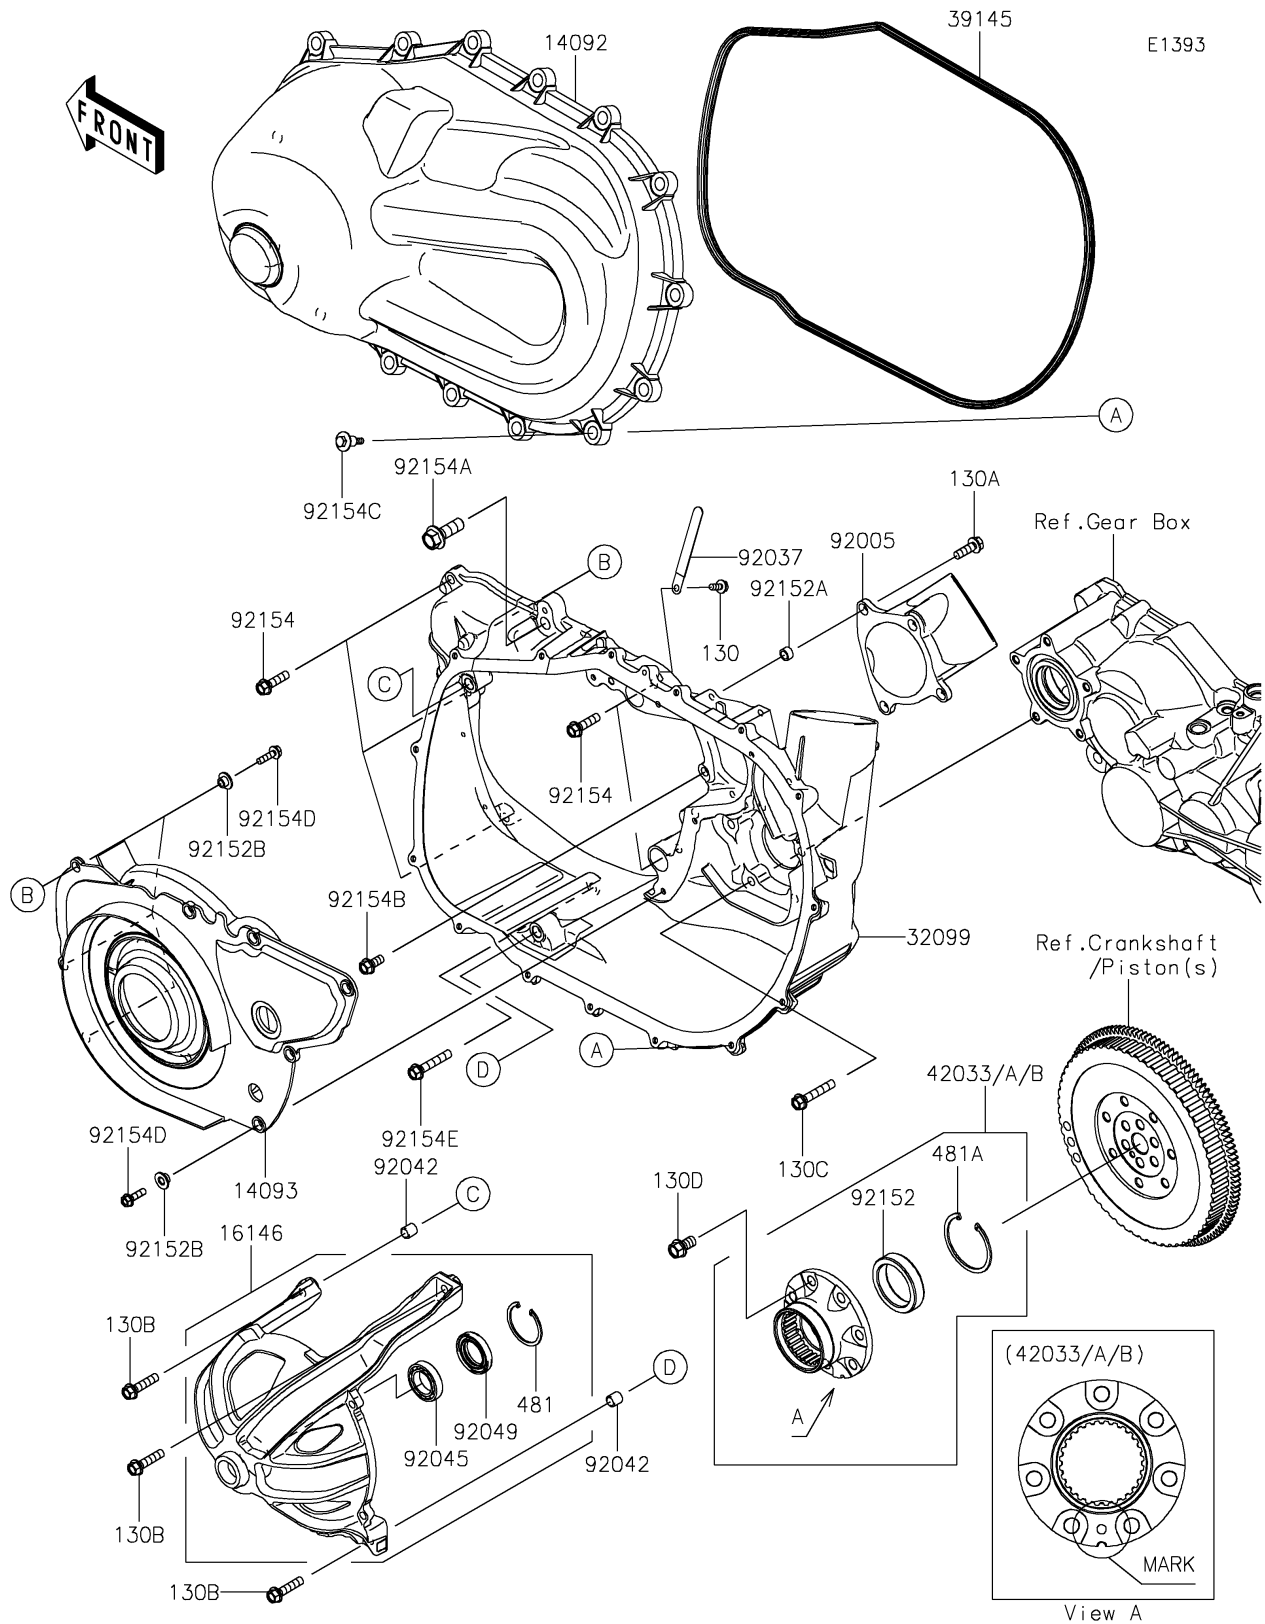

## 2018 MULE PRO-FXT™ EPS CAMO PARTS DIAGRAM

Converter Cover

## 2018 MULE PRO-FXT™ EPS CAMO PARTS LIST

Converter Cover

ITEM NAME	PART NUMBER	QUANTITY
BOLT-FLANGED,6X14 (Ref # 130)	130BA0614	1
BOLT-FLANGED,8X25 (Ref # 130A)	130BA0825	1
BOLT-FLANGED,8X35 (Ref # 130B)	130BA0835	1
BOLT-FLANGED,8X45 (Ref # 130C)	130BA0845	1
BOLT-FLANGED,10X18 (Ref # 130D)	130CA1018	1
COVER,CVT (Ref # 14092)	14092-1202	1
COVER (Ref # 14093)	14093-0717	1
COVER-ASSY (Ref # 16146)	16146-0734	1
CASE,CVT (Ref # 32099)	32099-0746	1
TRIM-SEAL (Ref # 39145)	39145-0047	1
COUPLING-ASSY,B MARK,WHITE (Ref # 42033)	42033-0582	1
COUPLING-ASSY,A MARK,BLUE (Ref # 42033A)	42033-0583	1
COUPLING-ASSY,C MARK,YELLOW (Ref # 42033B)	42033-0584	1
CIRCLIP-TYPE-C,45MM (Ref # 481)	481J4500	1
CIRCLIP (Ref # 481A)	481J6200	1
FITTING,INTAKE (Ref # 92005)	92005-0762	1
CLAMP (Ref # 92037)	92037-1993	1
PIN,DOWEL,12X14 (Ref # 92042)	92042-031	1
BEARING-BALL,#6905 (Ref # 92045)	92045-036	1
SEAL-OIL,HTC 28X45X8 (Ref # 92049)	92049-0767	1
COLLAR (Ref # 92152)	92152-1822	1
COLLAR,8.8X12.3X6.9 (Ref # 92152A)	92152-1853	1
COLLAR (Ref # 92152B)	92152-1931	1
BOLT,FLANGED,8X30 (Ref # 92154)	92154-0850	1
BOLT,FLANGED,12X35 (Ref # 92154A)	92154-1337	1
BOLT,FLANGED,8X18 (Ref # 92154B)	92154-1386	1
BOLT,CVT COVER (Ref # 92154C)	92154-1522	1
BOLT,FLANGED,6X22 (Ref # 92154D)	92154-1525	1
BOLT,FLANGED,8X45 (Ref # 92154E)	92154-1526	1