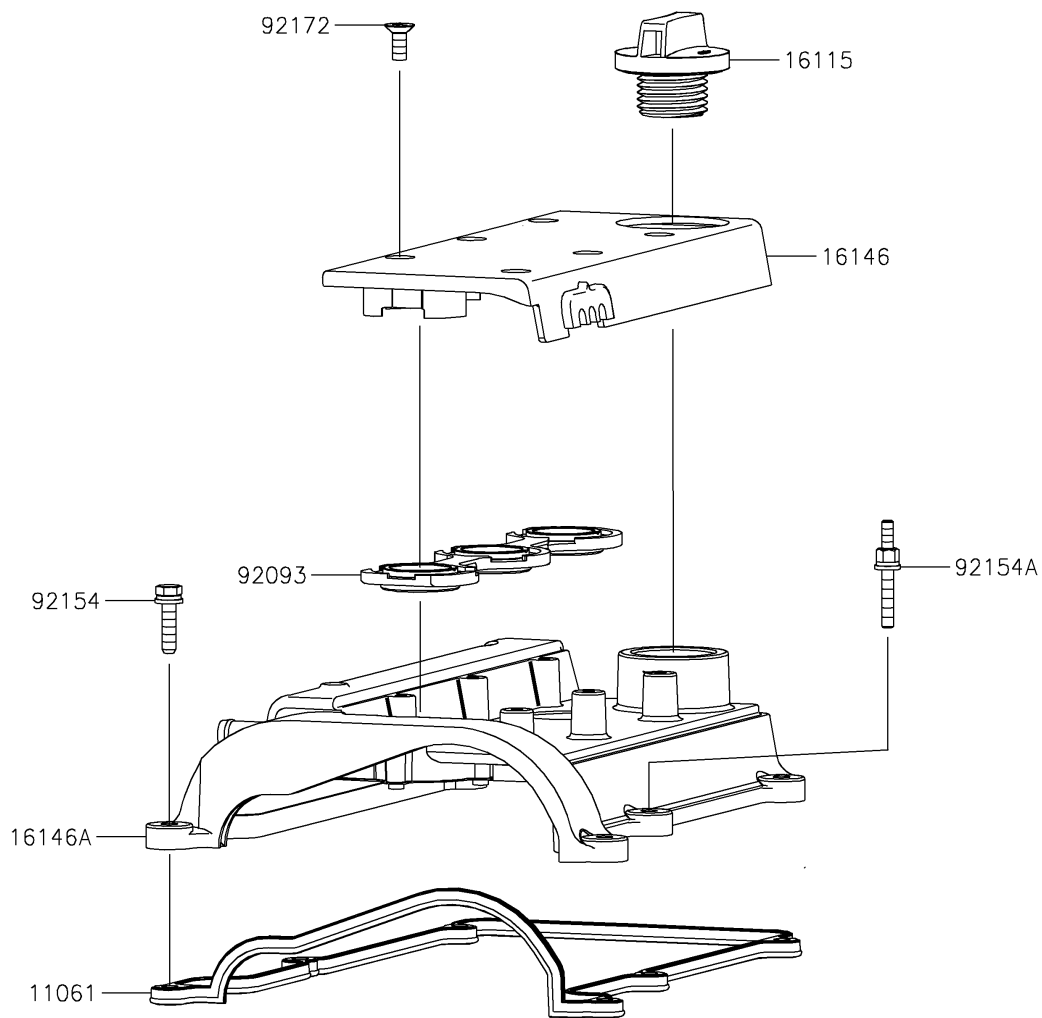

2018 MULE PRO-FXT™ EPS CAMO PARTS DIAGRAM

Cylinder Head Cover

E1112

2018 MULE PRO-FXT™ EPS CAMO PARTS LIST

Cylinder Head Cover

ITEM NAME	PART NUMBER	QUANTITY
GASKET,HEAD COVER (Ref # 11061)	11061-0953	1
CAP-OIL FILLER (Ref # 16115)	16115-0027	1
COVER-ASSY,SPARK PLUG (Ref # 16146)	16146-0738	1
COVER-ASSY,CYLINDER HEAD (Ref # 16146A)	16146-0741	1
SEAL,SPARK PLUG COVER (Ref # 92093)	92093-0608	1
BOLT,6X25 (Ref # 92154)	92154-1583	1
BOLT (Ref # 92154A)	92154-1584	1
SCREW,6X16 (Ref # 92172)	92172-0905	1