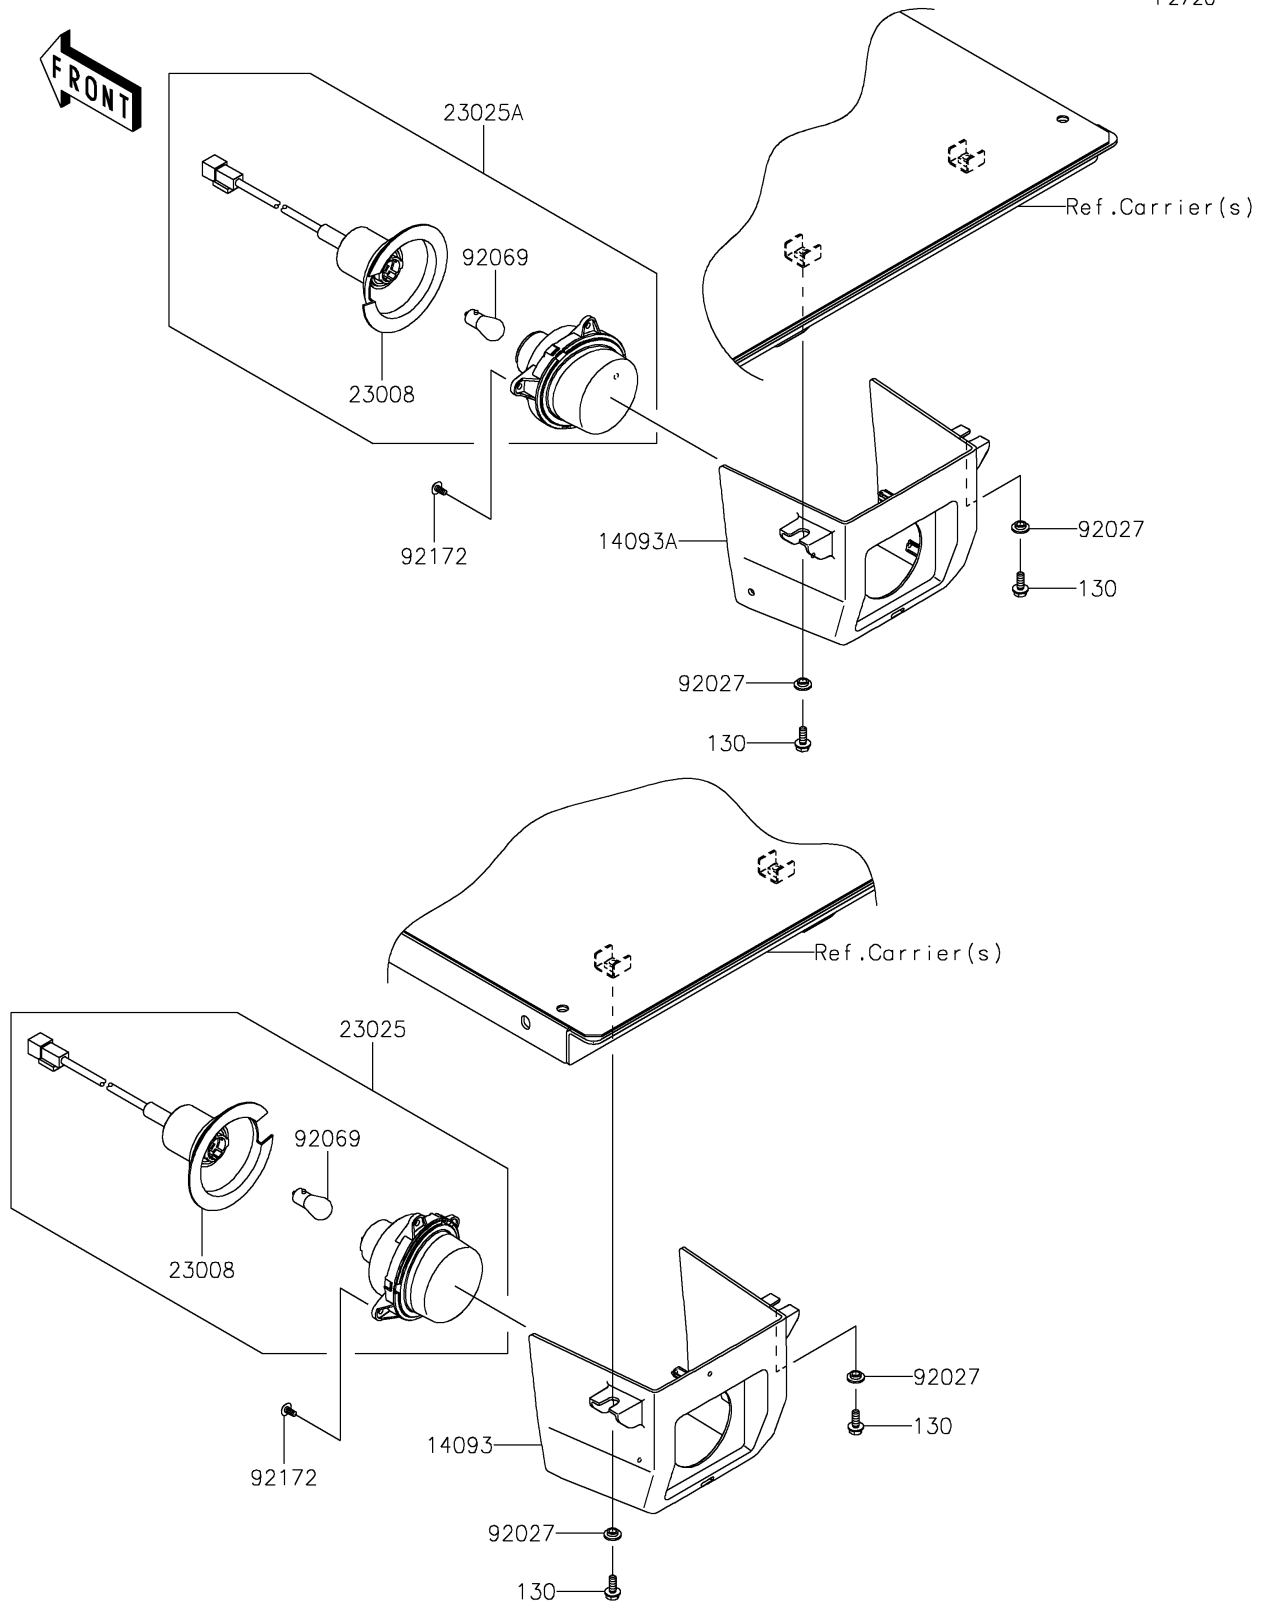

2018 MULE PRO-FXT™ EPS LE PARTS DIAGRAM

Taillight(s)

F2720

2018 MULE PRO-FXT™ EPS LE PARTS LIST

Taillight(s)

ITEM NAME	PART NUMBER	QUANTITY
BOLT-FLANGED,6X16 (Ref # 130)	130CA0616	1
COVER,TAIL LAMP,LH (Ref # 14093)	14093-0580	1
COVER,TAIL LAMP,RH (Ref # 14093A)	14093-0581	1
SOCKET-ASSY (Ref # 23008)	23008-0162	1
LAMP-TAIL,LH (Ref # 23025)	23025-0334	1
LAMP-TAIL,RH (Ref # 23025A)	23025-0341	1
COLLAR,L=4.6 (Ref # 92027)	92027-1168	1
BULB,12V 21/5W (Ref # 92069)	92069-0072	1
SCREW,TAPPING,5X10 (Ref # 92172)	92172-0262	1