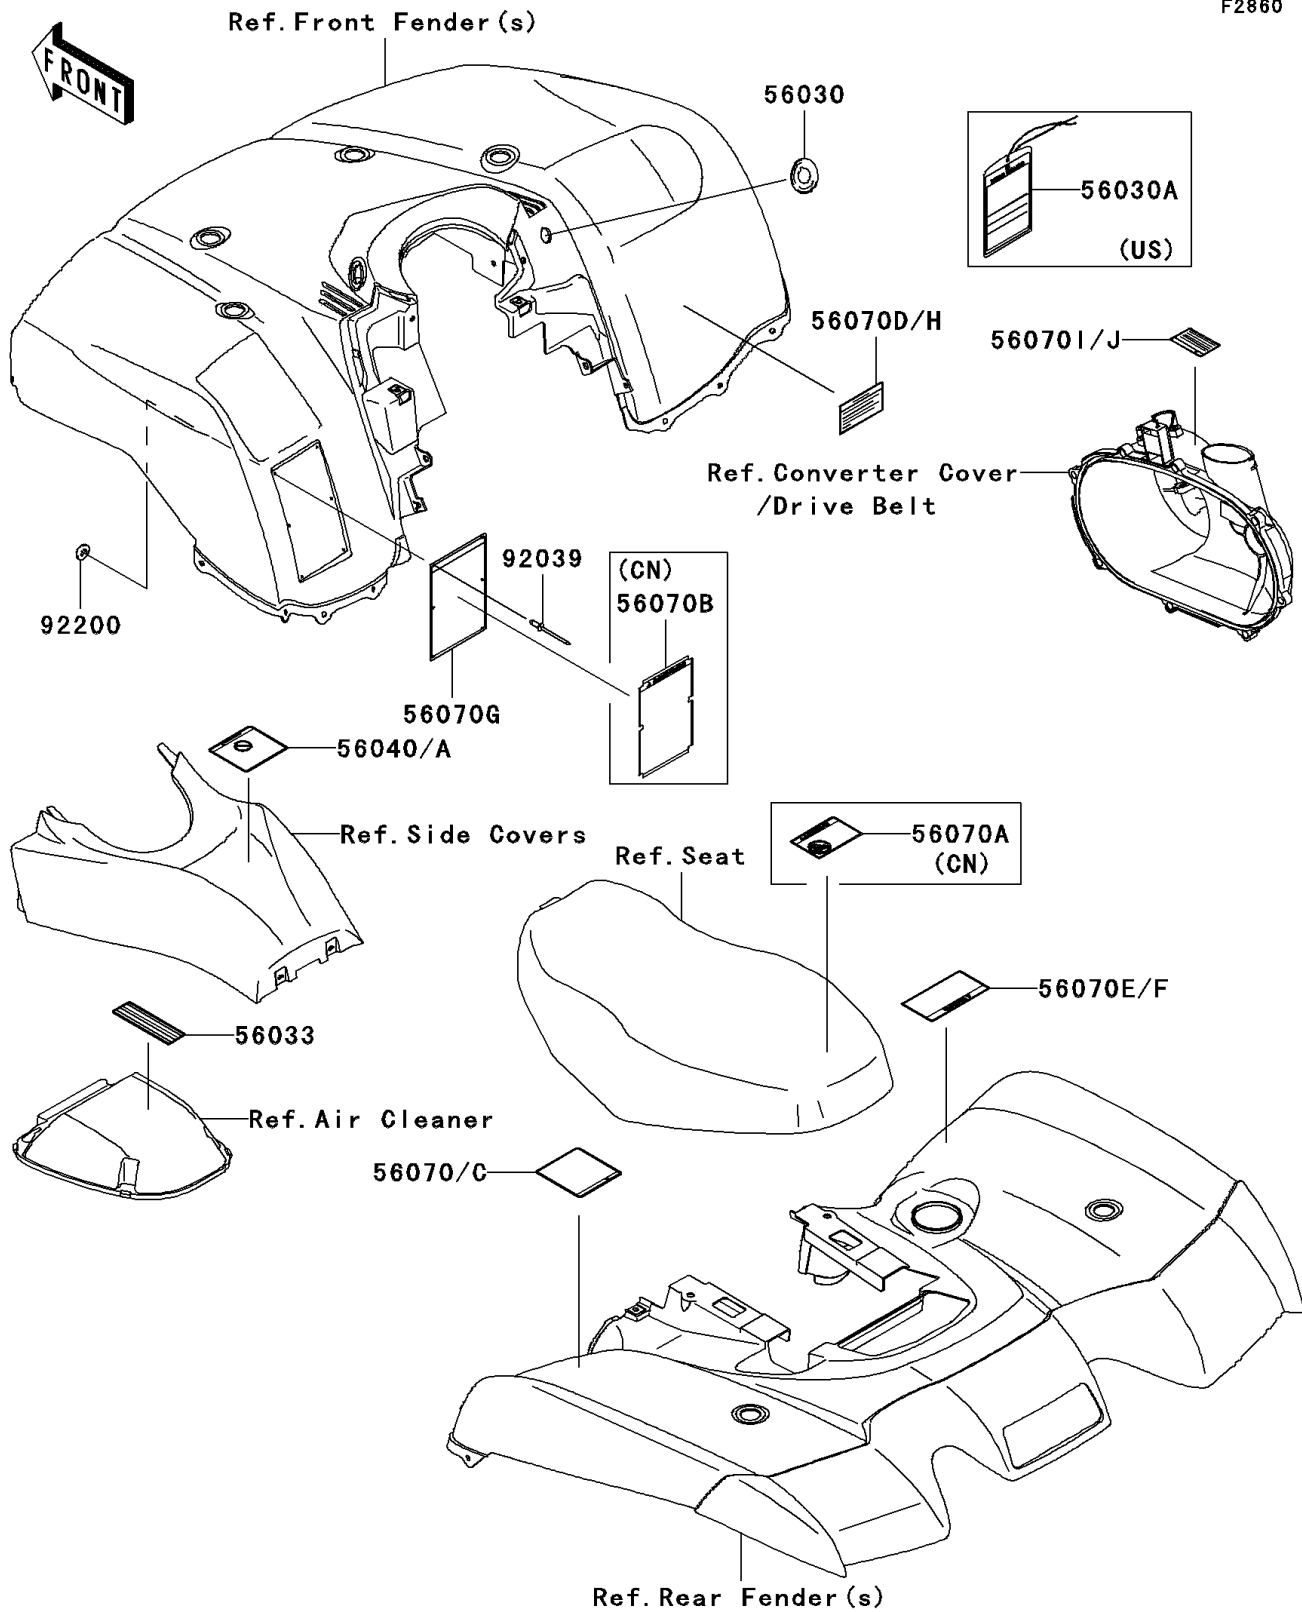

2005 Brute Force® 650 4x4 PARTS DIAGRAM

Labels

F2860

2005 Brute Force® 650 4x4 PARTS LIST

Labels

ITEM NAME	PART NUMBER	QUANTITY
LABEL,IGNITION SWITCH (Ref # 56030)	56030-0014	1
LABEL-MANUAL,MANUAL (Ref # 56033)	56033-1263	1
LABEL-WARNING,UNDER 16 (Ref # 56040)	56040-1276	1
LABEL-WARNING,TIRE&MAX LOAD (Ref # 56070)	56070-0014	1
LABEL-WARNING,DRIVE BELT (Ref # 56070E)	56070-0038	1
LABEL-WARNING,SERIOUS INJURY (Ref # 56070G)	56070-1151	1
LABEL-WARNING,SHIFT LEVER (Ref # 56070H)	56070-1170	1
LABEL-WARNING,CVT COVER (Ref # 56070I)	56070-1269	1
RIVET,3.2X8 (Ref # 92039)	92039-3763	1
WASHER,3.5X8X1 (Ref # 92200)	92200-1251	1
LABEL,HANGTAG (Ref # 56030A)	56030-0047	1
LABEL-WARNING,AGE (Ref # 56040A)	56040-1325	1
LABEL-WARNING,NO PASSENGER (Ref # 56070A)	56070-0018	1
LABEL-WARNING,GENERAL (Ref # 56070B)	56070-0019	1
LABEL-WARNING,TIRE&MAX LOAD (Ref # 56070C)	56070-0025	1
LABEL-WARNING,SHIFT LEVER(FREN (Ref # 56070D)	56070-0037	1
LABEL-WARNING,DRIVE BELT(FRENC (Ref # 56070F)	56070-0039	1
LABEL-WARNING,CVT COVER(FRENCH (Ref # 56070J)	56070-1271	1