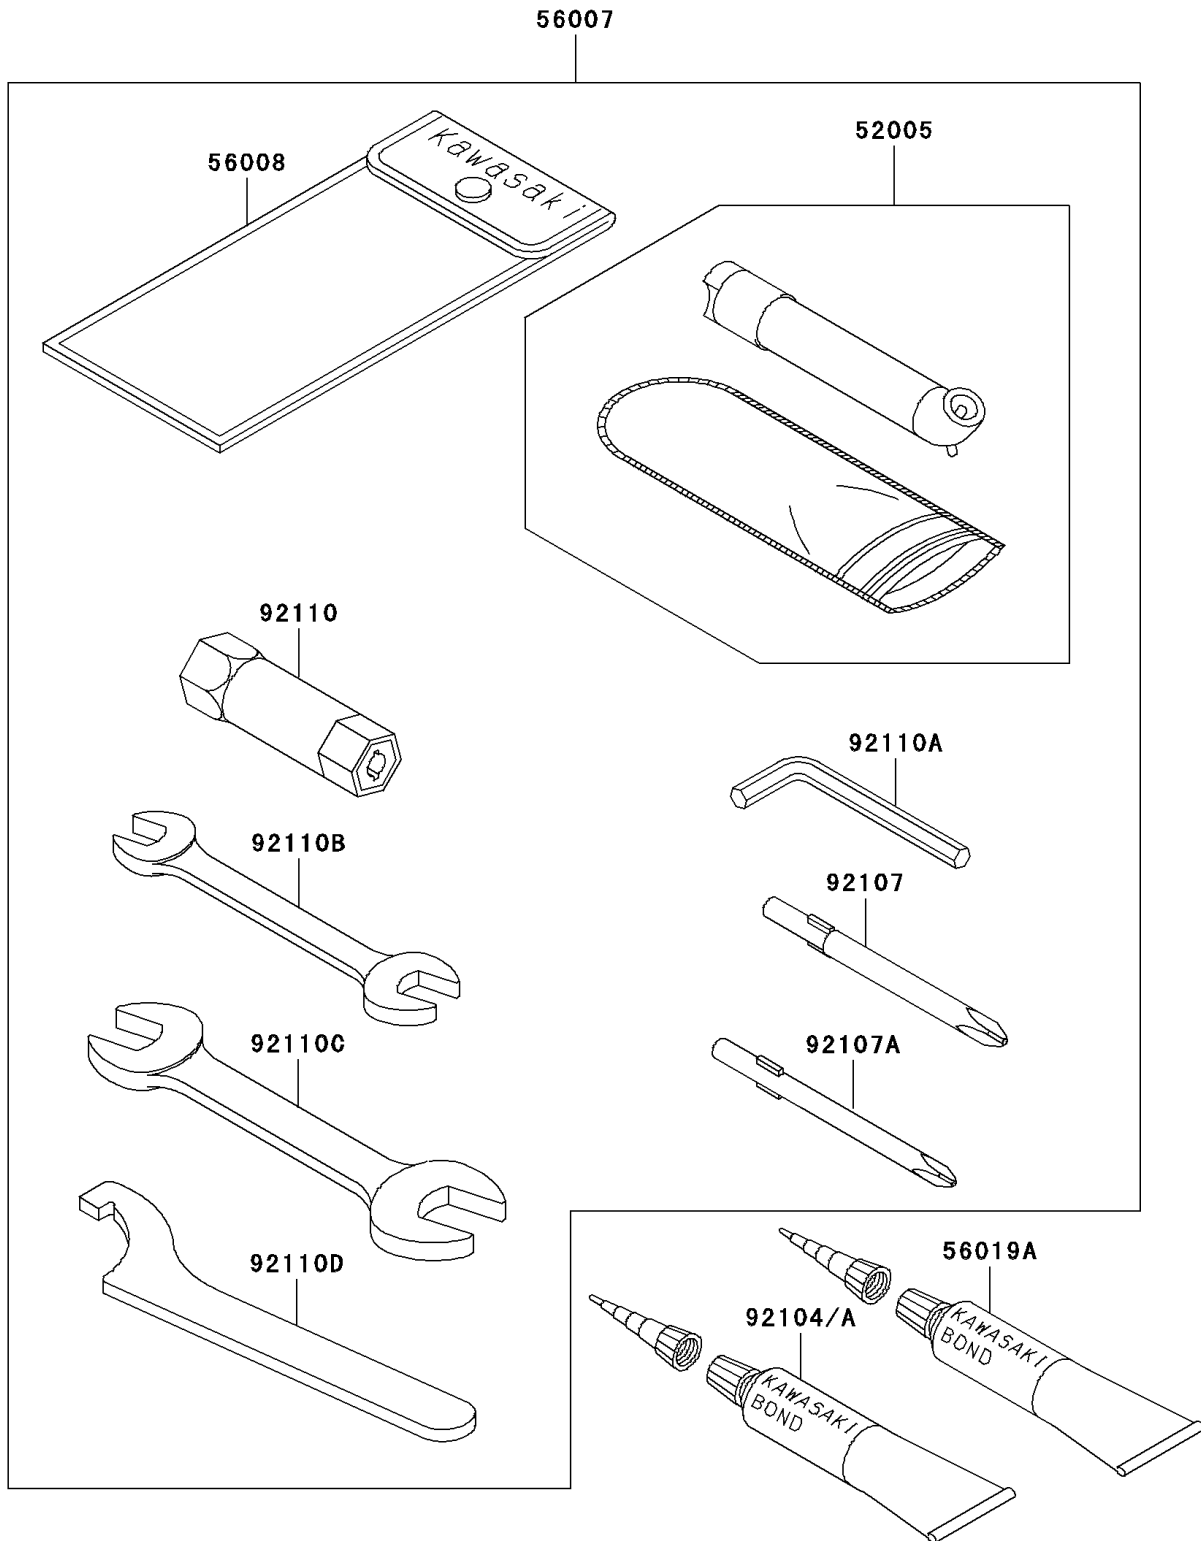

2005 Brute Force® 650 4x4 PARTS DIAGRAM

Owner's Tools

F2810

2005 Brute Force® 650 4x4 PARTS LIST

Owner's Tools

ITEM NAME	PART NUMBER	QUANTITY
GAUGE,AIR (Ref # 52005)	52005-1082	1
TOOL-KIT (Ref # 56007)	56007-1494	1
BAG,TOOL (Ref # 56008)	56008-1007	1
THREE BOND TB1211,HT/RS,WHITE (Ref # 56019A)	56019-120	1
GASKET-LIQUID,TB1216,GRAY (Ref # 92104)	92104-1063	1
GASKET-LIQUID,TB1215 (Ref # 92104A)	92104-1065	1
TOOL-DRIVER,#3PHILLIPS (Ref # 92107)	92107-005	1
TOOL-DRIVER,#2PHILLIPS (Ref # 92107A)	92107-1053	1
TOOL-WRENCH,BOX,16MM (Ref # 92110)	92110-1116	1
TOOL-WRENCH,ALLEN,3MM (Ref # 92110A)	92110-1140	1
TOOL-WRENCH,OPEN END,10X12 (Ref # 92110B)	92110-1152	1
TOOL-WRENCH,OPEN END,14X17 (Ref # 92110C)	92110-1153	1
TOOL-WRENCH,HOOK (Ref # 92110D)	92110-1173	1