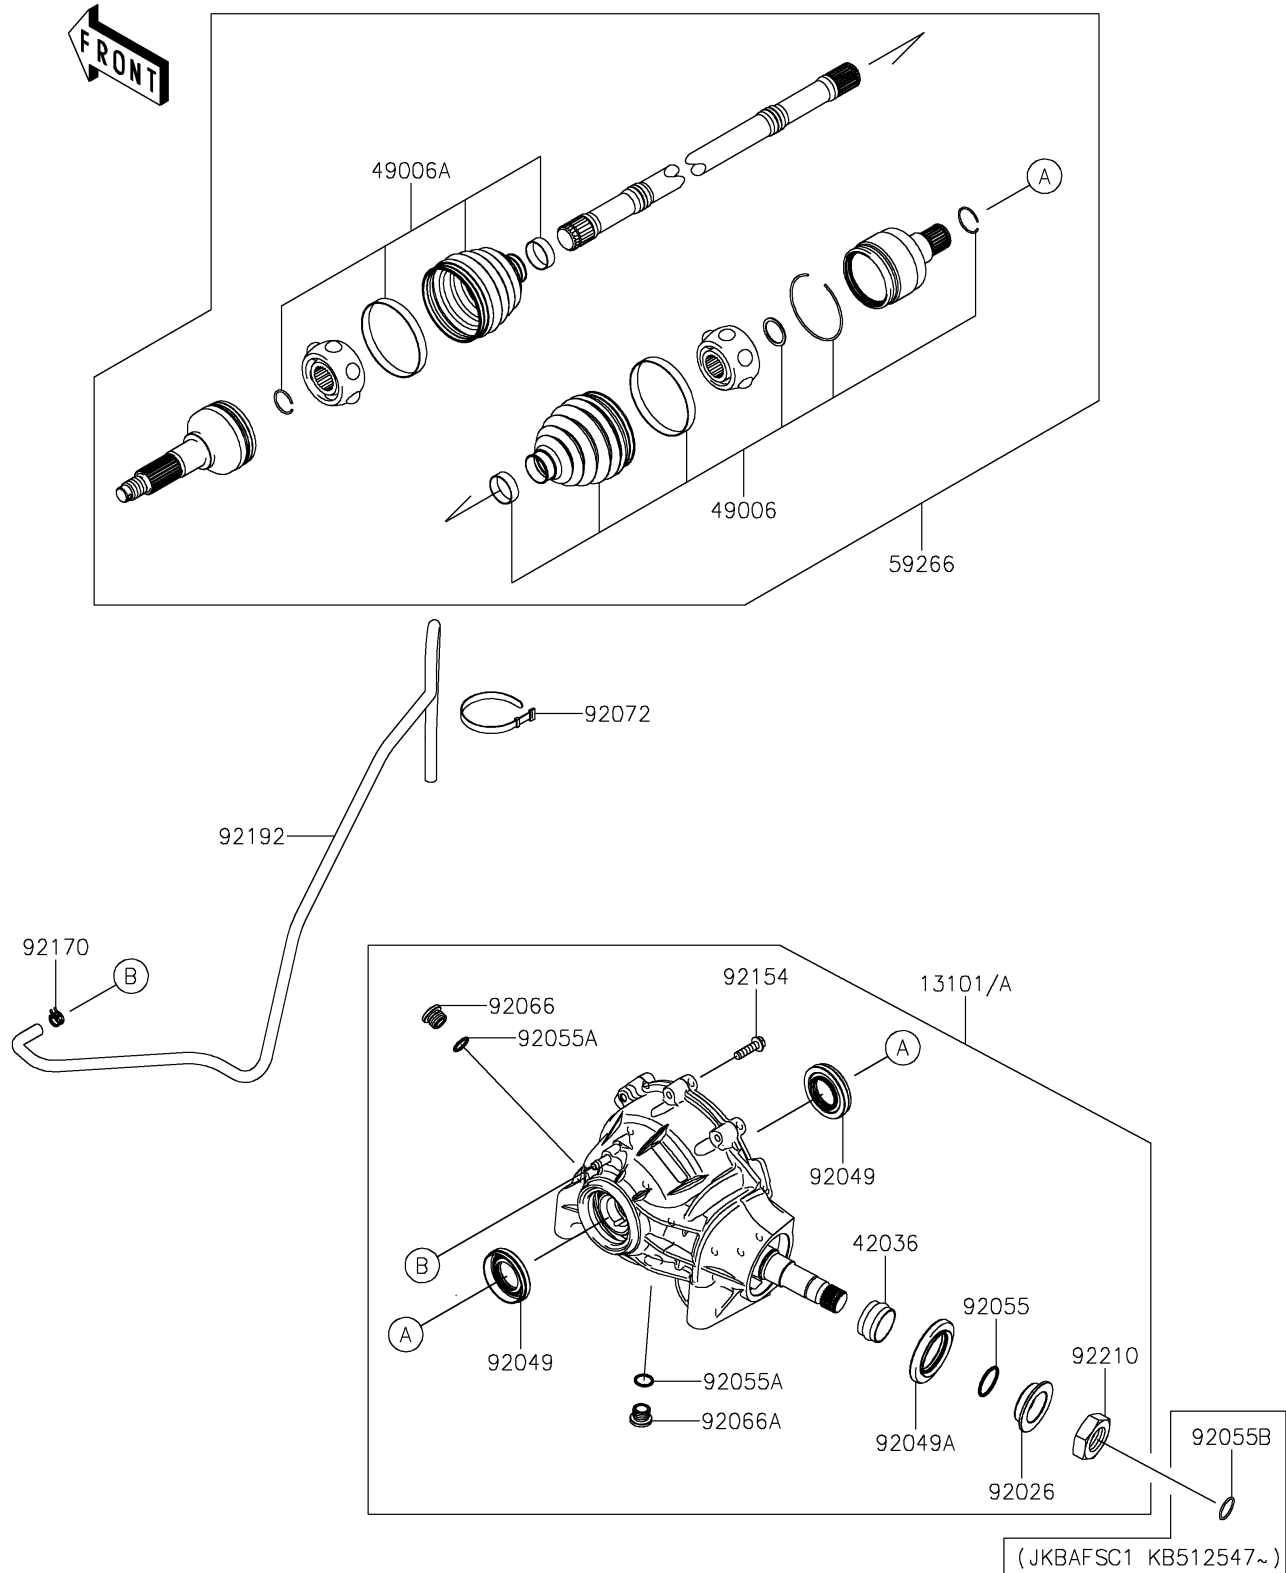

## 2018 MULE PRO-FXT™ EPS LE PARTS DIAGRAM

Drive Shaft-Front

E3136

## 2018 MULE PRO-FXT™ EPS LE PARTS LIST

Drive Shaft-Front

ITEM NAME	PART NUMBER	QUANTITY
GEAR-ASSY,FRONT DIFFERENTIAL (Ref # 13101)	13101-0662	1
SLEEVE (Ref # 42036)	42036-0741	1
BOOT,INSIDE (Ref # 49006)	49006-0578	1
BOOT,OUTSIDE (Ref # 49006A)	49006-0584	1
JOINT-BALL,FR (Ref # 59266)	59266-0710	1
SPACER (Ref # 92026)	92026-0776	1
SEAL-OIL,33X60X7 (Ref # 92049)	92049-0760	1
SEAL-OIL,44X72X7 (Ref # 92049A)	92049-0766	1
RING-O (Ref # 92055)	92055-0788	1
RING-O,15.3X2.2 (Ref # 92055A)	92055-0830	1
PLUG (Ref # 92066)	92066-0777	1
PLUG (Ref # 92066A)	92066-0778	1
BAND,L=186 (Ref # 92072)	92072-056	1
BOLT,FLANGED,8X30 (Ref # 92154)	92154-1370	1
CLAMP (Ref # 92170)	92170-2082	1
TUBE,BREATHING (Ref # 92192)	92192-1341	1
NUT (Ref # 92210)	92210-0894	1