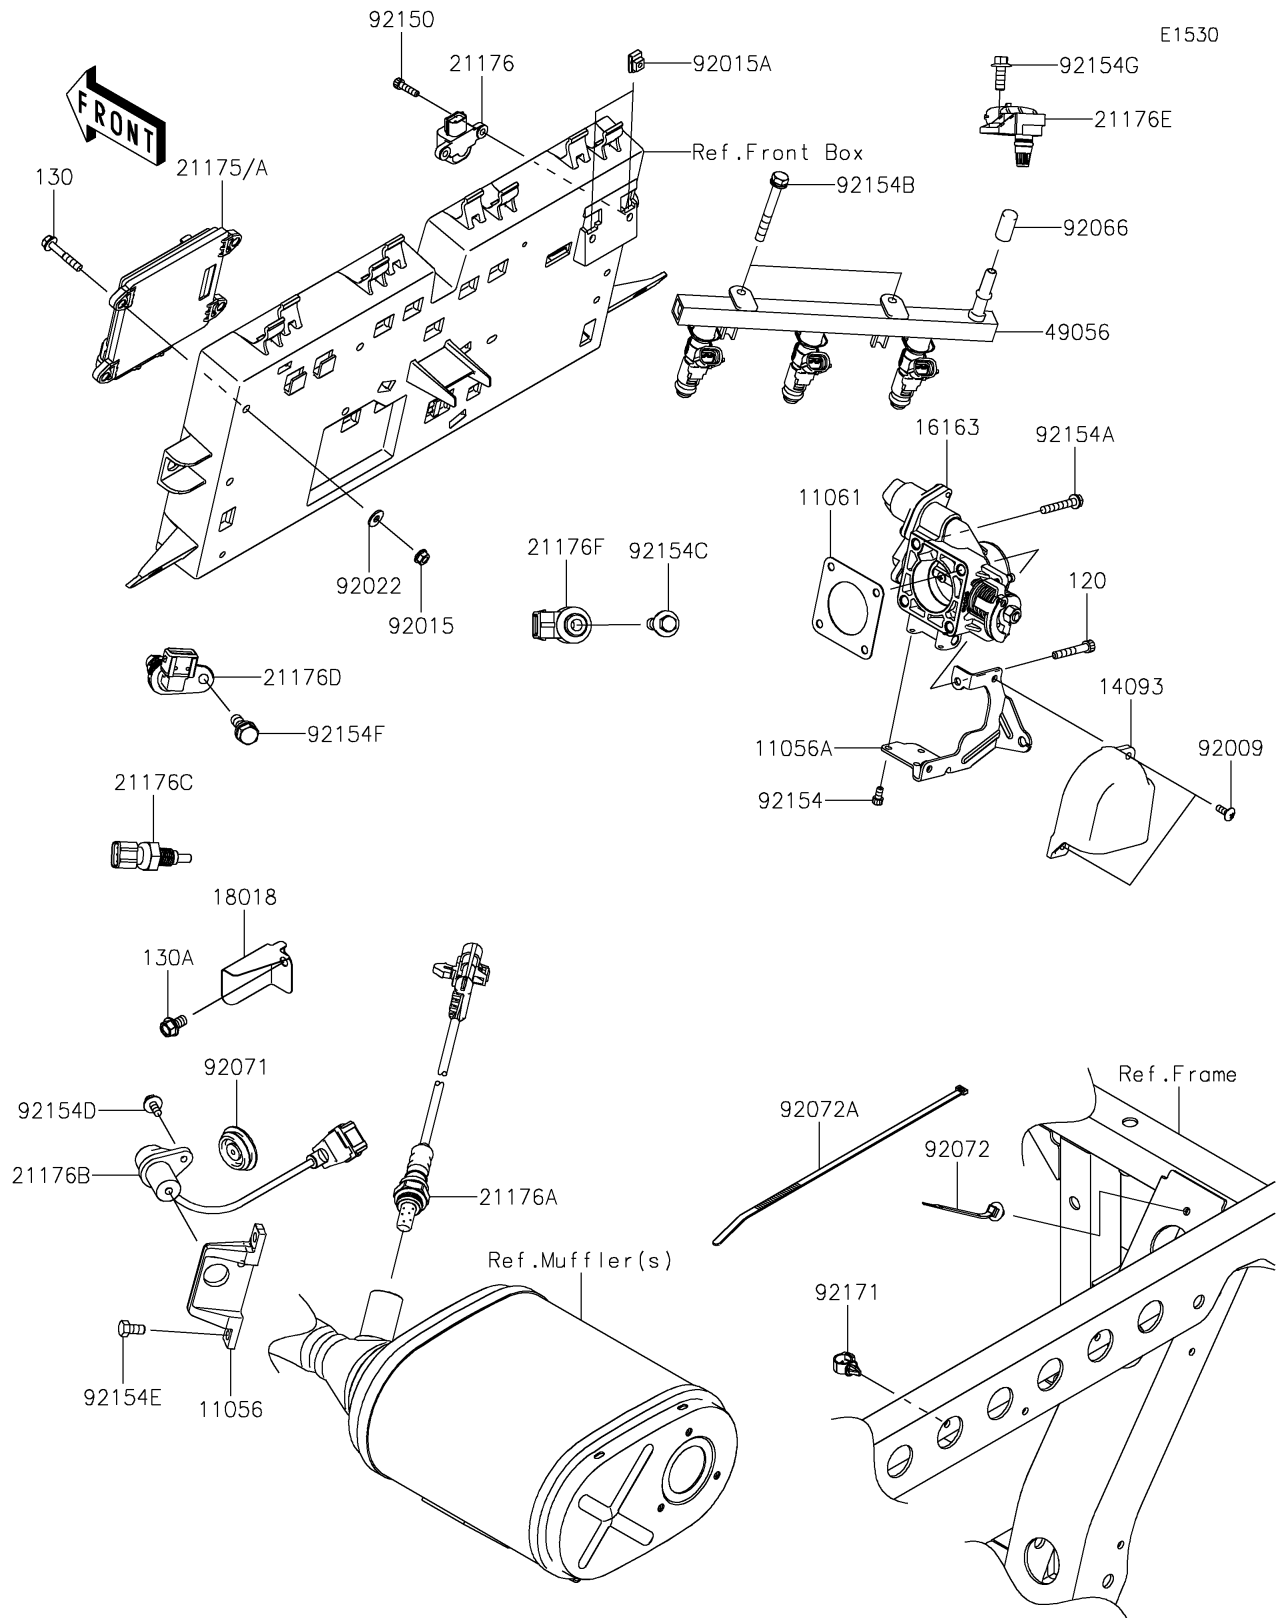

2018 MULE PRO-FXT™ EPS LE PARTS DIAGRAM

Fuel Injection

2018 MULE PRO-FXT™ EPS LE PARTS LIST

Fuel Injection

ITEM NAME	PART NUMBER	QUANTITY
BRACKET,CRANKSHAFT POSITION (Ref # 11056)	11056-2680	1
BRACKET,THROTTLE CABLE (Ref # 11056A)	11056-7495	1
GASKET,THROTTLE (Ref # 11061)	11061-0954	1
BOLT-SOCKET,6X40 (Ref # 120)	120CA0640	1
BOLT-FLANGED,6X35 (Ref # 130)	130BA0635	1
BOLT-FLANGED,8X14 (Ref # 130A)	130BA0814	1
COVER,THROTTLE (Ref # 14093)	14093-0043	1
THROTTLE-ASSY (Ref # 16163)	16163-0816	1
PLATE-HEAT GUARD (Ref # 18018)	18018-0049	1
CONTROL UNIT-ELECTRONIC,DFI (Ref # 21175)	21175-1167	1
CONTROL UNIT-ELECTRONIC,DFI (Ref # 21175A)	21175-1180	1
SENSOR,VEHICLE-DOWN (Ref # 21176)	21176-0026	1
SENSOR,OXYGEN (Ref # 21176A)	21176-0773	1
SENSOR,CRANKSHAFT POSITION (Ref # 21176B)	21176-0795	1
SENSOR,WATER TEMP (Ref # 21176C)	21176-0796	1
SENSOR,CAMSHAFT POSITION (Ref # 21176D)	21176-0797	1
SENSOR,AIR INTAKE TEMP (Ref # 21176E)	21176-0798	1
SENSOR,EXPLOSION (Ref # 21176F)	21176-0799	1
PIPE-INJECTION (Ref # 49056)	49056-0038	1
SCREW,5X14,WHITE (Ref # 92009)	92009-1366	1
NUT,FLANGED,6MM (Ref # 92015)	92015-1367	1
NUT,5MM (Ref # 92015A)	92015-1627	1
WASHER (Ref # 92022)	92022-2247	1
PLUG (Ref # 92066)	92066-0810	1
GROMMET (Ref # 92071)	92071-0730	1
BAND,0S170-FT7(BLACK) (Ref # 92072)	92072-1414	1
BAND,L=292.1 (Ref # 92072A)	92072-3509	1
BOLT,SOCKET,5X20 (Ref # 92150)	92150-1019	1
BOLT,SOCKET,5X10 (Ref # 92154)	92154-1396	1

2018 MULE PRO-FXT™ EPS LE PARTS LIST

Fuel Injection

ITEM NAME	PART NUMBER	QUANTITY
BOLT,6X38 (Ref # 92154A)	92154-1589	1
BOLT,6X50 (Ref # 92154B)	92154-1591	1
BOLT,FLANGED,8X30 (Ref # 92154C)	92154-1592	1
BOLT,FLANGED,6X12 (Ref # 92154D)	92154-1593	1
BOLT,6X12 (Ref # 92154E)	92154-1594	1
BOLT,8X16 (Ref # 92154F)	92154-1595	1
BOLT,FLANGED,6X16 (Ref # 92154G)	92154-1596	1
CLAMP,13MM DIA. (Ref # 92171)	92171-1415	1