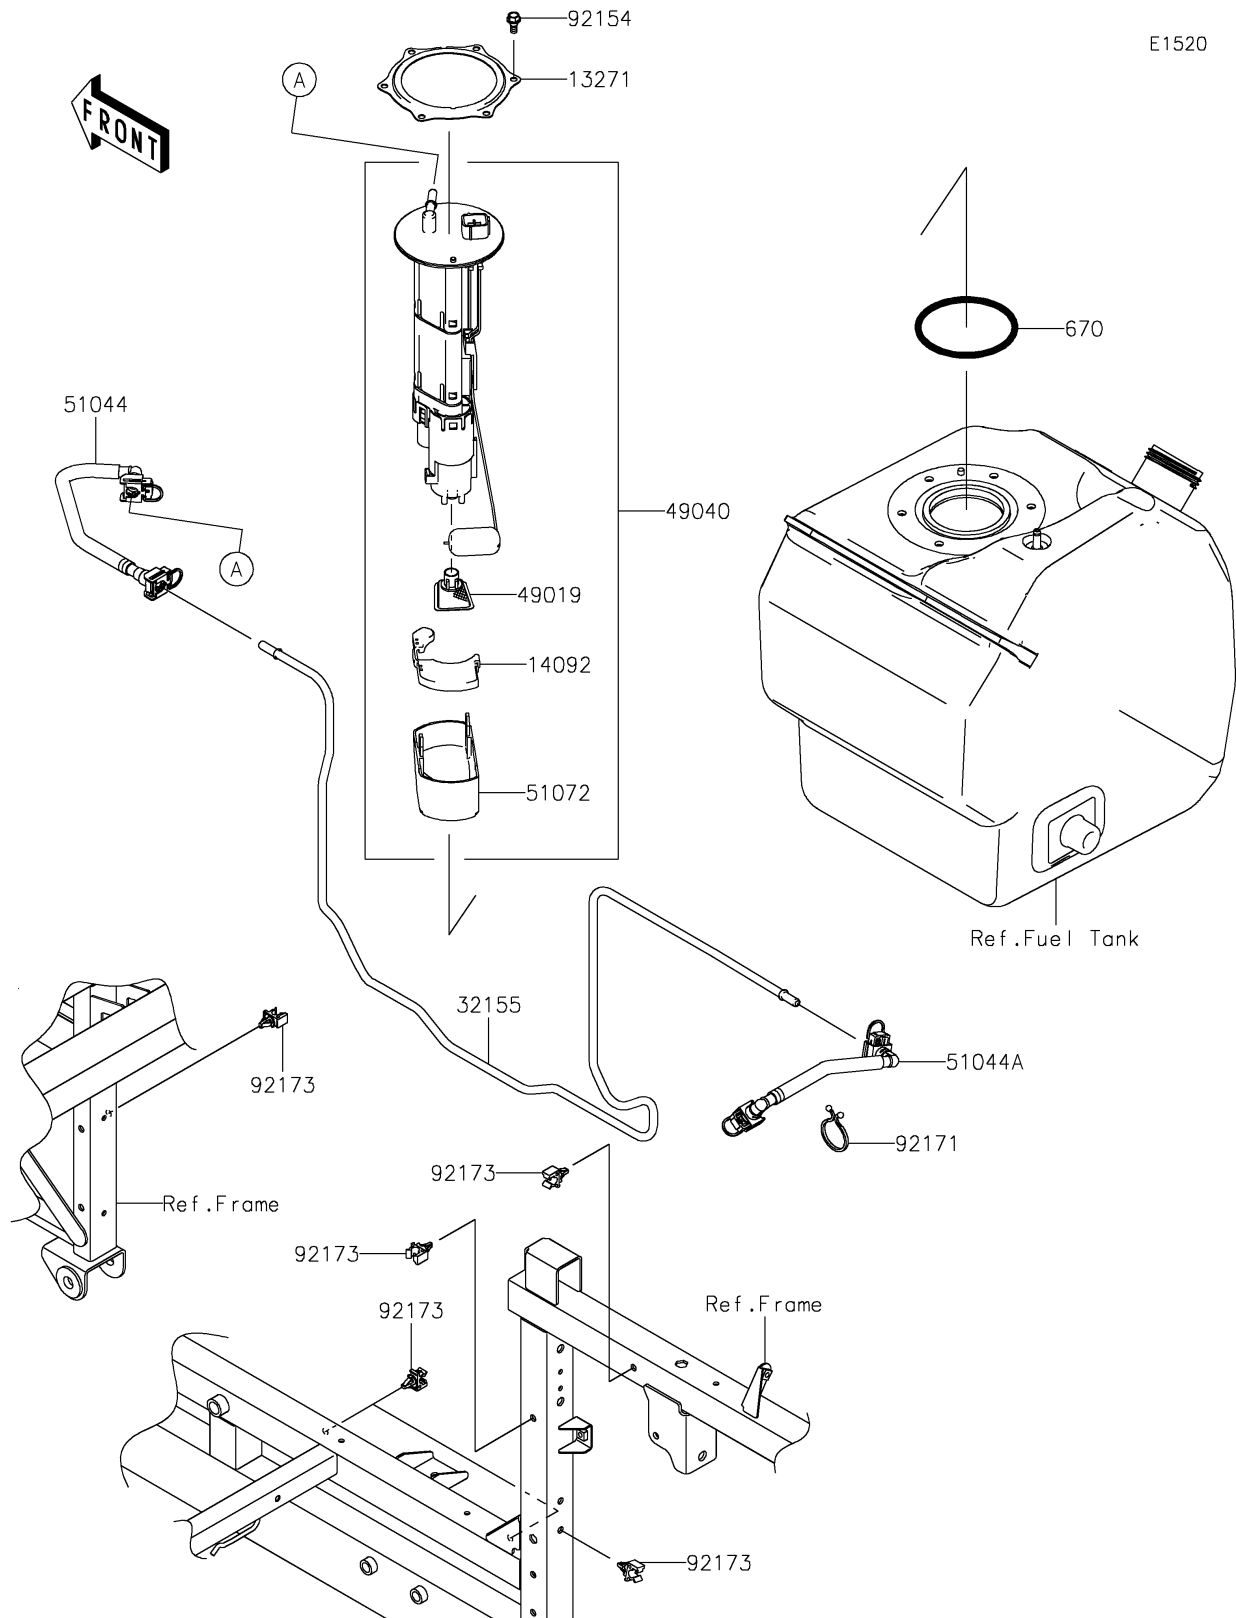

2018 MULE PRO-FXT™ EPS LE PARTS DIAGRAM

Fuel Pump

2018 MULE PRO-FXT™ EPS LE PARTS LIST

Fuel Pump

ITEM NAME	PART NUMBER	QUANTITY
PLATE (Ref # 13271)	13271-0980	1
COVER (Ref # 14092)	14092-1044	1
PIPE,FUEL (Ref # 32155)	32155-1619	1
FILTER-FUEL (Ref # 49019)	49019-0013	1
PUMP-FUEL (Ref # 49040)	49040-0733	1
TUBE-ASSY,TANK-PIPE (Ref # 51044)	51044-0833	1
TUBE-ASSY,PIPE-INJECTION PIPE (Ref # 51044A)	51044-0834	1
CHAMBER-FUEL (Ref # 51072)	51072-0003	1
O RING (Ref # 670)	670E5090	1
BOLT,FUEL PUMP (Ref # 92154)	92154-1326	1
CLAMP (Ref # 92171)	92171-0876	1
CLAMP,FUEL PIPE (Ref # 92173)	92173-1213	1