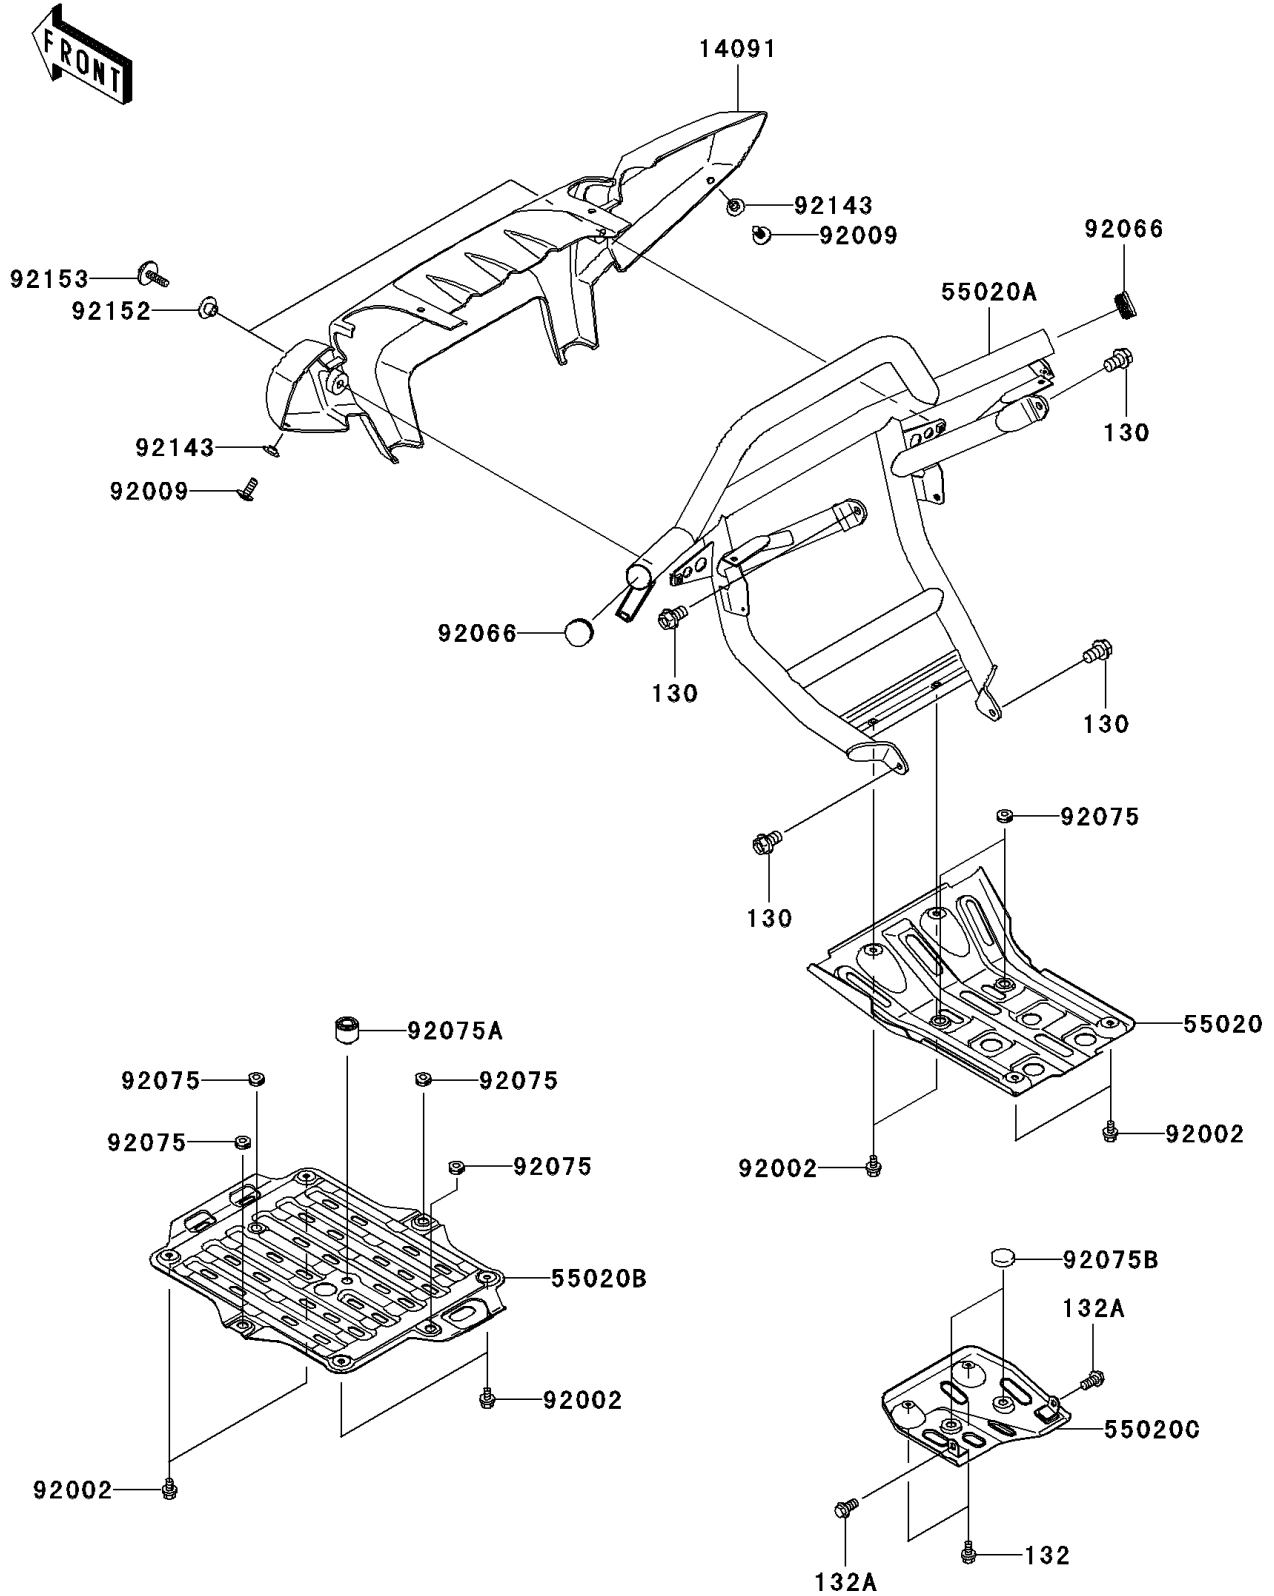

## 2005 Brute Force® 650 4x4 PARTS DIAGRAM

Guard(s)

F2680

## 2005 Brute Force® 650 4x4 PARTS LIST

Guard(s)

ITEM NAME	PART NUMBER	QUANTITY
BOLT-FLANGED,8X20 (Ref # 130)	130T0820	1
BOLT-FLANGED-SMALL,6X12 (Ref # 132)	132J0612	1
BOLT-FLANGED-SMALL,8X16 (Ref # 132A)	132J0816	1
COVER,FRONT BUMPER,F.BLACK (Ref # 14091)	14091-0291-6Z	1
GUARD,FRONT SKID (Ref # 55020)	55020-0001	1
GUARD,FRONT,M.GRAYSTONE (Ref # 55020A)	55020-0131-379	1
GUARD,ENGINE,UNDER (Ref # 55020B)	55020-1712	1
GUARD,SWING ARM (Ref # 55020C)	55020-1756	1
BOLT,6X10 (Ref # 92002)	92002-1449	1
SCREW,6X16 (Ref # 92009)	92009-1621	1
PLUG (Ref # 92066)	92066-0035	1
DAMPER (Ref # 92075)	92075-051	1
DAMPER (Ref # 92075A)	92075-1002	1
DAMPER (Ref # 92075B)	92075-157	1
COLLAR (Ref # 92143)	92143-1087	1
COLLAR (Ref # 92152)	92152-0181	1
BOLT,SOCKET,6X22 (Ref # 92153)	92153-0665	1