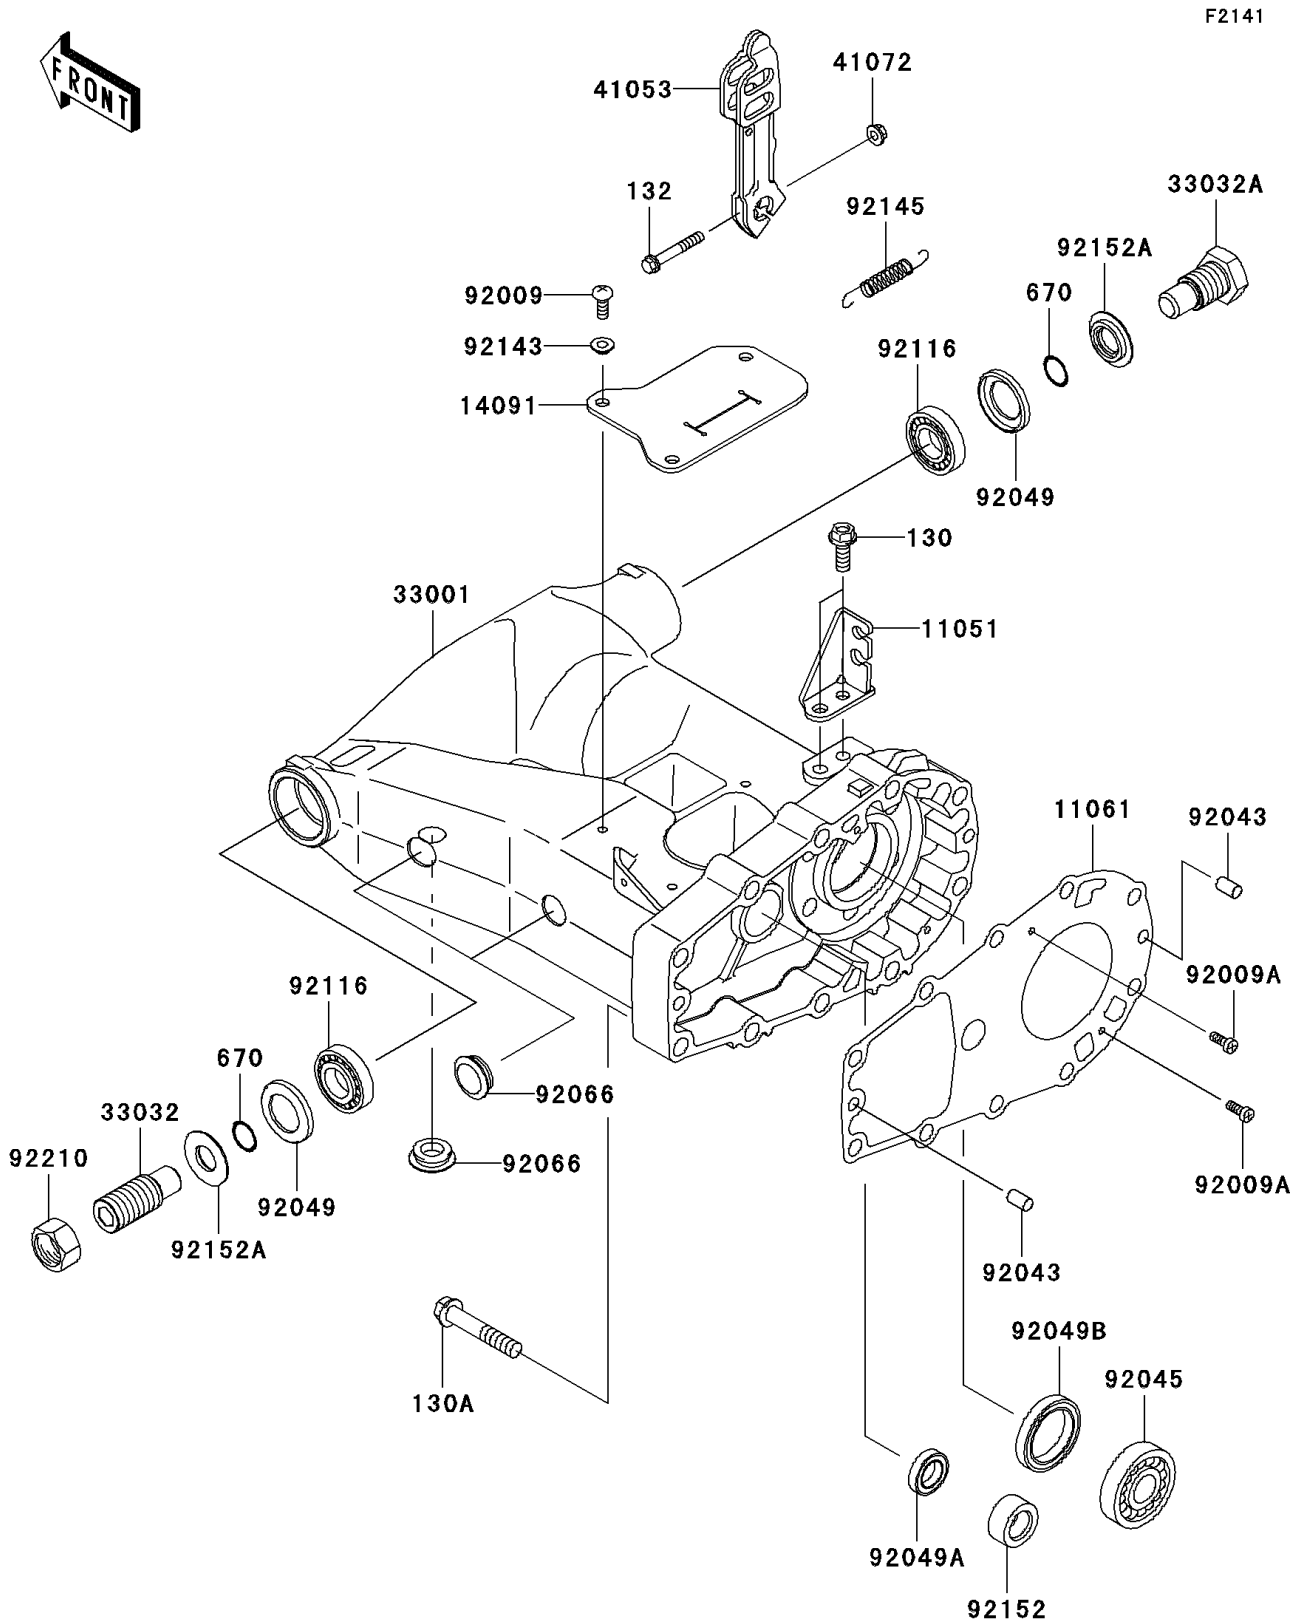

2005 Brute Force® 650 4x4 PARTS DIAGRAM

Swingarm

2005 Brute Force® 650 4x4 PARTS LIST

Swingarm

ITEM NAME	PART NUMBER	QUANTITY
BOLT-FLANGED,8X22 (Ref # 130)	130J0822	1
BOLT-FLANGED,10X55 (Ref # 130A)	130P1055	1
BOLT-FLANGED-SMALL,6X40 (Ref # 132)	132G0640	1
O RING,16MM (Ref # 670)	670B2016	1
BRACKET,CABLE (Ref # 11051)	11051-1762	1
GASKET,SWING ARM (Ref # 11061)	11061-1065	1
COVER (Ref # 14091)	14091-7508	1
ARM-COMP-SWING (Ref # 33001)	33001-0008	1
SHAFT-SWING ARM,LEFT SIDE (Ref # 33032)	33032-1197	1
SHAFT-SWING ARM,RIGHT SIDE (Ref # 33032A)	33032-1200	1
LEVER-BRAKE CAM (Ref # 41053)	41053-1094	1
NUT,6MM (Ref # 41072)	41072-007	1
SCREW,TAPPING,6X16 (Ref # 92009)	92009-1166	1
SCREW,4X10 (Ref # 92009A)	92009-1936	1
PIN,8X14 (Ref # 92043)	92043-1567	1
BEARING-BALL,TMBO/28C3 (Ref # 92045)	92045-1427	1
SEAL-OIL,26406 (Ref # 92049)	92049-1030	1
SEAL-OIL,TC17X28X6 (Ref # 92049A)	92049-1537	1
SEAL-OIL,HTC35X48X7 (Ref # 92049B)	92049-1538	1
PLUG (Ref # 92066)	92066-1534	1
BEARING-ROLLER,4T30203E1 (Ref # 92116)	92116-1001	1
COLLAR (Ref # 92143)	92143-1331	1
SPRING,BRAKE LEVER RETURN (Ref # 92145)	92145-1313	1
COLLAR (Ref # 92152)	92152-1240	1
COLLAR (Ref # 92152A)	92152-1356	1
NUT,22MM (Ref # 92210)	92210-0190	1