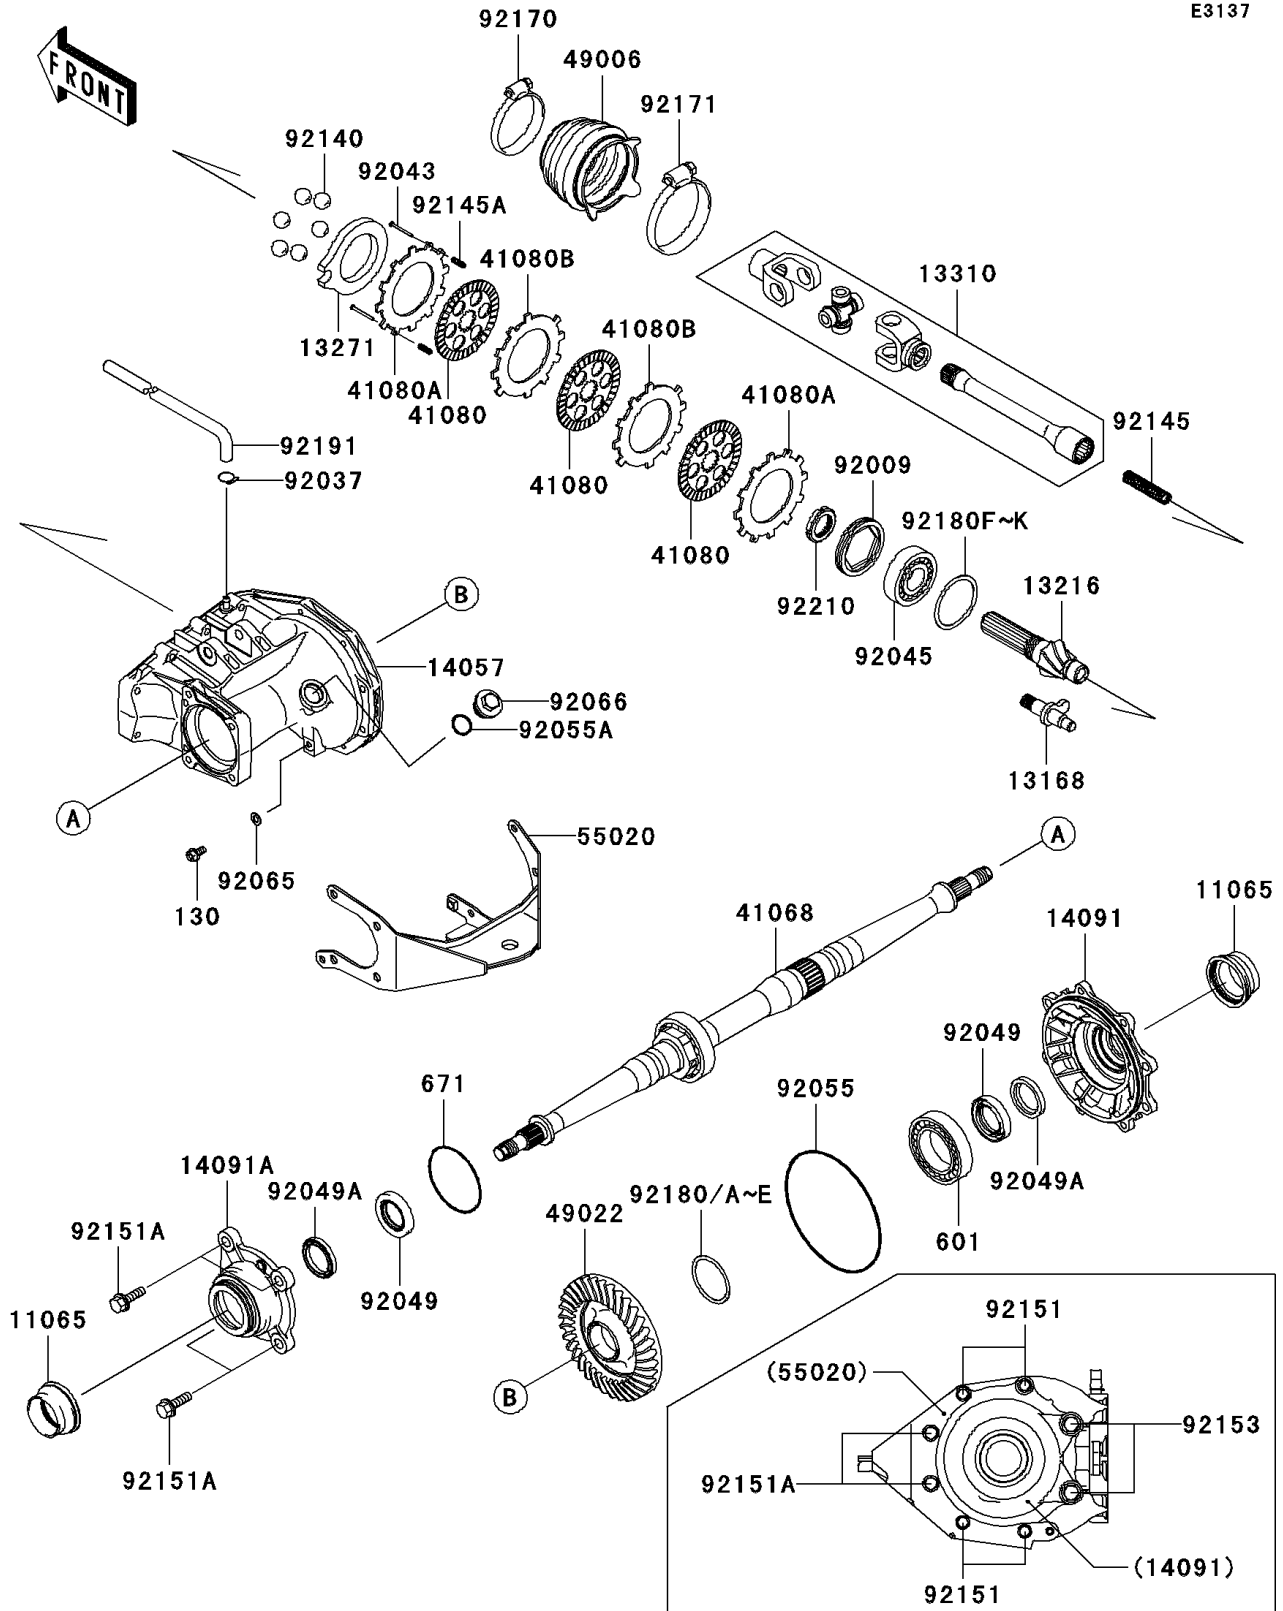

2005 Brute Force® 650 4x4 PARTS DIAGRAM

Drive Shaft-Rear

E3137

2005 Brute Force® 650 4x4 PARTS LIST

Drive Shaft-Rear

ITEM NAME	PART NUMBER	QUANTITY
CAP (Ref # 11065)	11065-1260	1
LEVER,BRAKE (Ref # 13168)	13168-1687	1
GEAR-COMP,RR,8T (Ref # 13216)	13216-0002	1
PLATE,CAM (Ref # 13271)	13271-1367	1
SHAFT-ASSY,RR DRIVE SHAFT (Ref # 13310)	13310-1026	1
CASE-COMP-GEAR (Ref # 14057)	14057-0001	1
COVER,RH (Ref # 14091)	14091-0028	1
COVER,LH (Ref # 14091A)	14091-1422	1
AXLE (Ref # 41068)	41068-1453	1
DISC,FRICTION (Ref # 41080)	41080-1482	1
DISC,PRESSURE (Ref # 41080A)	41080-1483	1
DISC,SEPARATER (Ref # 41080B)	41080-1484	1
BOOT,RR DRIVE SHAFT (Ref # 49006)	49006-1358	1
GEAR-BEVEL,RR,35T (Ref # 49022)	49022-0003	1
GUARD,RR,CASE (Ref # 55020)	55020-0038	1
SCREW-SET-SOCKET,75X10 (Ref # 92009)	92009-1667	1
CLAMP,HOSE (Ref # 92037)	92037-1104	1
PIN,3X35 (Ref # 92043)	92043-1617	1
BEARING-BALL,BX30-1C3 UR3 (Ref # 92045)	92045-1391	1
SEAL-OIL,HTC40X58X8 (Ref # 92049)	92049-0012	1
SEAL-OIL,SC40X52X7 (Ref # 92049A)	92049-0013	1
RING-O,156.3X3.7 (Ref # 92055)	92055-0004	1
RING-O,25.7X2.4 (Ref # 92055A)	92055-1136	1
GASKET (Ref # 92065)	92065-023	1
PLUG (Ref # 92066)	92066-1303	1
BALL,D/O#12 (Ref # 92140)	92140-1064	1
SPRING,RR DRIVE SHAFT (Ref # 92145)	92145-1300	1
SPRING,RR BRAKE (Ref # 92145A)	92145-1301	1
BOLT,8X30 (Ref # 92151)	92151-1908	1